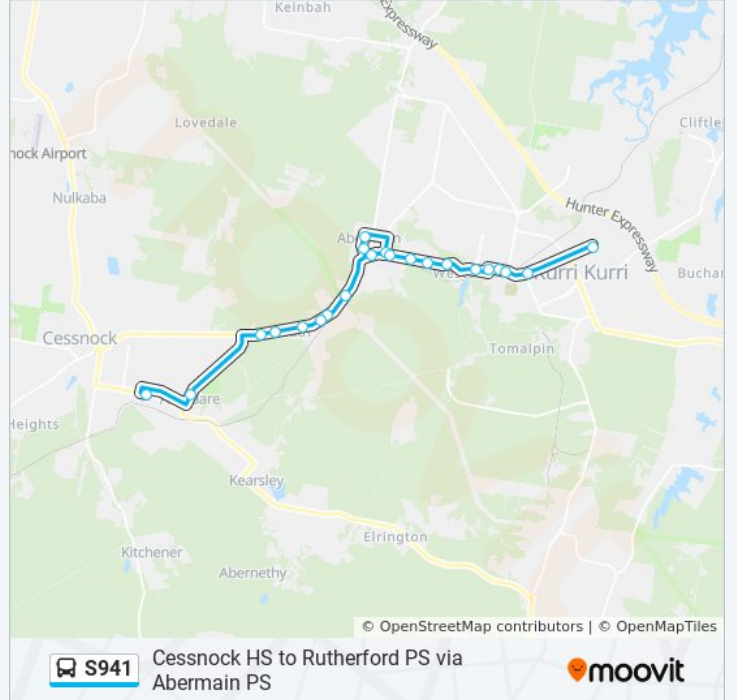

 S941

Cessnock HS to Rutherford PS via Abermain PS

[Get The App](#)

The S941 bus line Cessnock HS to Rutherford PS via Abermain PS has one route. For regular weekdays, their operation hours are:

(1) Kurri Kurri High School: 2:05 PM

Use the Moovit App to find the closest S941 bus station near you and find out when is the next S941 bus arriving.

**Direction: Kurri Kurri High School**

21 stops

[VIEW LINE SCHEDULE](#)

- Cessnock High School, Aberdare Rd
- Colliery St at Congewai St
- Cessnock Rd after Aberdare St
- Cessnock Rd at Kemp St
- Cessnock Rd opp Henderson St
- Cessnock Rd opp Fisher St
- Cessnock Rd opp Northumberland St
- Cessnock Rd after Carrs Rd
- Cessnock Rd at Bathurst St
- Abermain Bowling Club, Goulburn St
- Abermain Public School, Goulburn St
- Cessnock Rd opp Edgeworth David Memorial Park
- Cessnock Rd after Alfred St
- Cessnock Rd before Church St
- Cessnock Rd opp Date Ave
- Cessnock Rd before Kline St
- Station St before First St
- First St at Hall St
- First St before Government Rd
- Northcote St opp Boundary St
- Kurri Kurri High School, Northcote St

**S941 bus Info**

**Direction:** Kurri Kurri High School

**Stops:** 21

**Trip Duration:** 45 min

**Line Summary:**

S941 bus time schedules and route maps are available in an offline PDF at [moovitapp.com](https://moovitapp.com). Use the [Moovit App](#) to see live bus times, train schedule or subway schedule, and step-by-step directions for all public transit in Sydney.