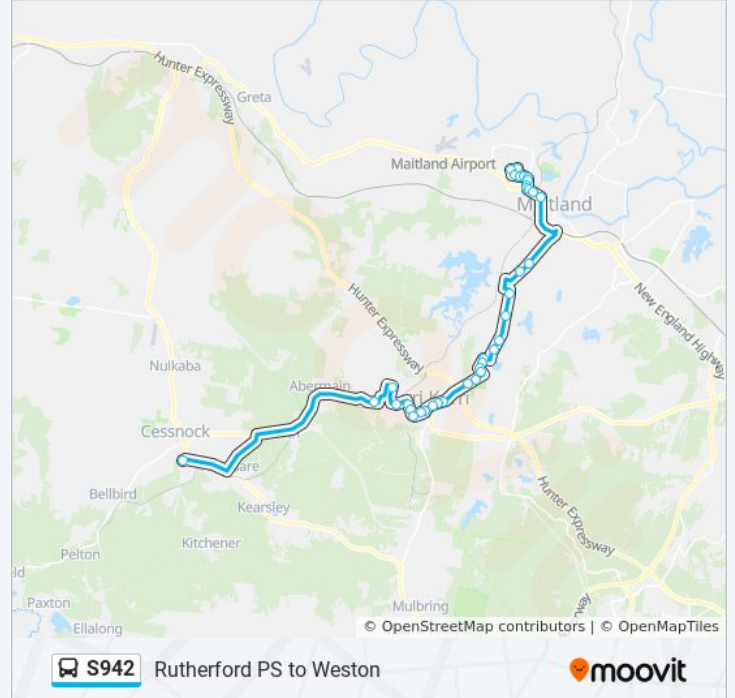

Direction: Cessnock

36 stops

[VIEW LINE SCHEDULE](#)

- Rutherford Public School, Weblands St
- Alexandra Ave after Weblands St
- Rutherford Technology High School, Avery St
- Alexandra Ave before Vindin St
- Alexandra Ave after Vindin St
- Alexandra Ave at Endeavour St
- Aberglasslyn Rd opp Third Ave
- Aberglasslyn Rd at Queen St
- New England Hwy at Aberglasslyn Rd
- New England Hwy opp South St
- New England Hwy at John St
- Sacred Heart Church, New England Hwy
- Cessnock Rd opp Gilleston Rd
- Cessnock Rd before Saddlers Dr
- Cessnock Rd opp Russell St
- 501 Cessnock Rd
- 20 Main Rd
- 76 Main Rd
- Traders Way at Rashford St
- Radford St opp Forbes Cres
- Heddon St at Radford St
- Heddon St at Bowden St

Stops: 36

Trip Duration: 55 min

Line Summary:

Main Rd at Young St

Main Rd after Earp St

Lang St at Heddon St

Lang St at Greta St

Lang St at Stanford St

Barton St at Victoria St

Rotary Park, Hampden St

Alexandra St at Lang St

Alexandra St before Aberdare St

Alexandra St at Deakin St

Margaret Johns Park, Northcote St

Government Rd before Eighth St

Cessnock Rd before Kline St

Vincent St opp Rover Depot

S942 bus time schedules and route maps are available in an offline PDF at moovitapp.com. Use the [Moovit App](#) to see live bus times, train schedule or subway schedule, and step-by-step directions for all public transit in Sydney.