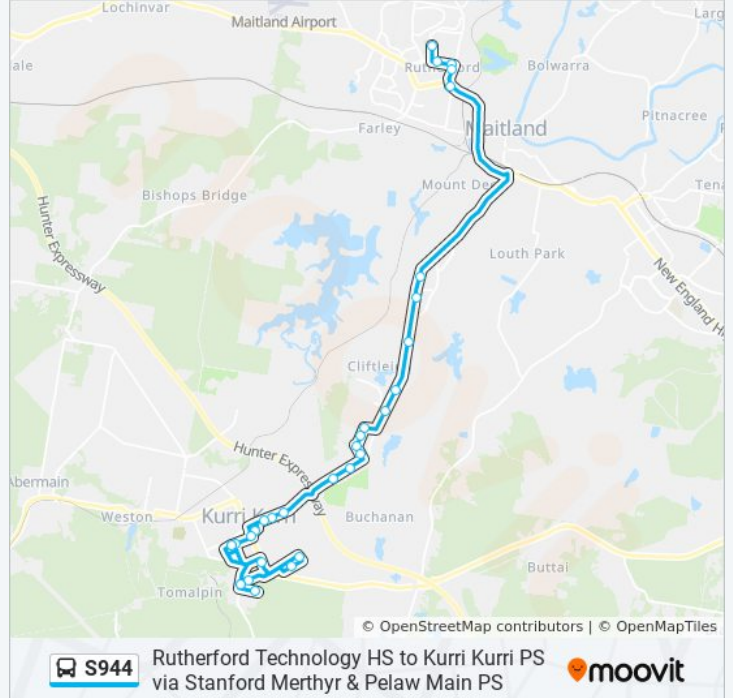

Alexandra Ave before Vindin St

Alexandra Ave at Endeavour St

Aberglasslyn Rd opp Third Ave

New England Hwy at Aberglasslyn Rd

Oakwood Village, Cessnock Rd

Cessnock Rd opp Russell St

501 Cessnock Rd

20 Main Rd

S944 bus Info

Direction: Kurri Kurri PS

Stops: 31

Trip Duration: 48 min

Line Summary:

Rawson St after Allworth St

Kurri Kurri Public School, Rawson St

Kurri Kurri Bowling Club, Tarro St

Wickham St opp Stanford Merthyr Public School

Wallsend St at Waratah St

Centenary Park, Tomalpin St

Stanford St after Hebburn St

Pelaw Main Public School, Abermain St

Stanford St at Hebburn St

Kurri Kurri Public School, Rawson St