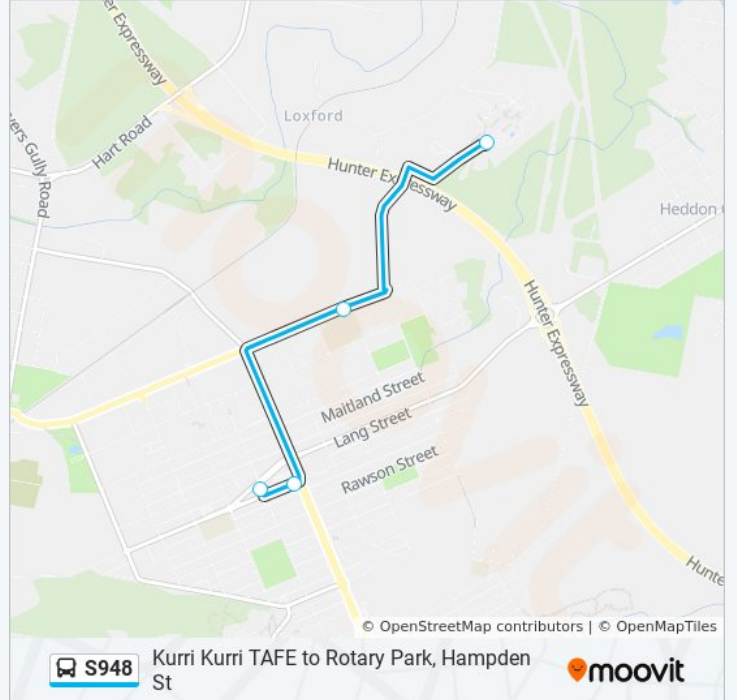

 S948

Kurri Kurri TAFE to Rotary Park, Hampden St

Get The App

The S948 bus line Kurri Kurri TAFE to Rotary Park, Hampden St has one route. For regular weekdays, their operation hours are:

(1) Kurri Kurri: 4:15 PM

Use the Moovit App to find the closest S948 bus station near you and find out when is the next S948 bus arriving.

**Direction: Kurri Kurri**

4 stops

[VIEW LINE SCHEDULE](#)

Hunter TAFE Kurri Kurri Campus

Kurri Kurri High School, Northcote St

Barton St at Victoria St

Rotary Park, Hampden St

**S948 bus Time Schedule**

Kurri Kurri Route Timetable:

Sunday	Not Operational
Monday	4:15 PM
Tuesday	4:15 PM
Wednesday	4:15 PM
Thursday	4:15 PM
Friday	Not Operational
Saturday	Not Operational

**S948 bus Info**

**Direction:** Kurri Kurri

**Stops:** 4

**Trip Duration:** 5 min

**Line Summary:**

S948 bus time schedules and route maps are available in an offline PDF at [moovitapp.com](https://moovitapp.com). Use the [Moovit App](#) to see live bus times, train schedule or subway schedule, and step-by-step directions for all public transit in Sydney.