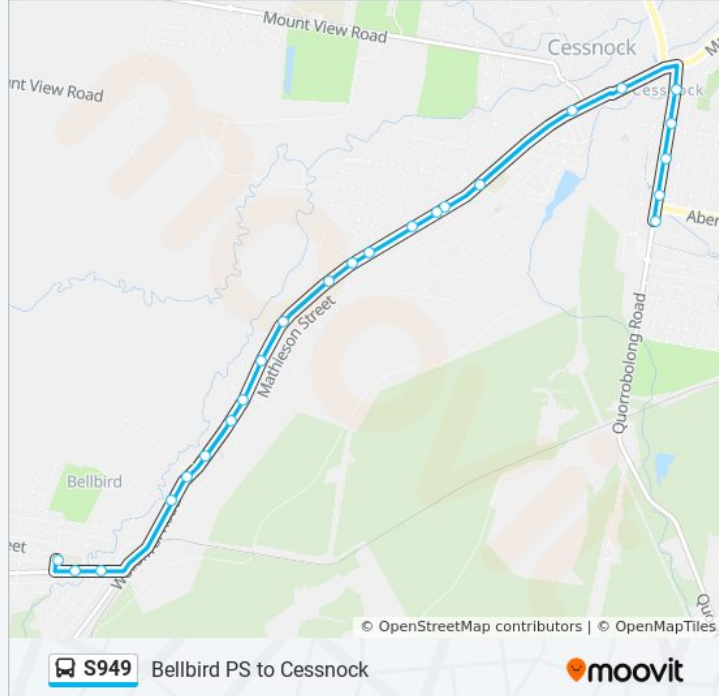

Direction: Cessnock

24 stops

[VIEW LINE SCHEDULE](#)

Bellbird Public School, Doyle St
Bellbird Public School, Kendall St
Kendall St opp Atkinson St
Wollombi Rd opp Bellbird Workers Club
Bellbird Hotel, Wollombi Rd
Wollombi Rd before George St
Wollombi Rd after Brown St
Wollombi Rd at King St
Wollombi Rd before Victoria St
Wollombi Rd opp Lochinvar St
Wollombi Rd opp O'Neill St
Wollombi Rd at Wangi Ave
Wollombi Rd before Desmond St
Wollombi Rd at Francis St
Wollombi Rd opp Michael St
Wollombi Rd at Chidgey St
Wollombi Rd opp Cessnock West Public School
Wollombi Rd at Helen St
Wollombi Rd opp Darwin St
Vincent St at Edward St
Cessnock City Council, Vincent St
Vincent St before Hall St

S949 bus Time Schedule

Cessnock Route Timetable:

Sunday	Not Operational
Monday	3:25 PM
Tuesday	3:25 PM
Wednesday	3:25 PM
Thursday	3:25 PM
Friday	Not Operational
Saturday	Not Operational

S949 bus Info

Direction: Cessnock

Stops: 24

Trip Duration: 20 min

Line Summary:

Vincent St before Aberdare Rd

Vincent St opp Rover Depot

S949 bus time schedules and route maps are available in an offline PDF at moovitapp.com. Use the [Moovit App](#) to see live bus times, train schedule or subway schedule, and step-by-step directions for all public transit in Sydney.