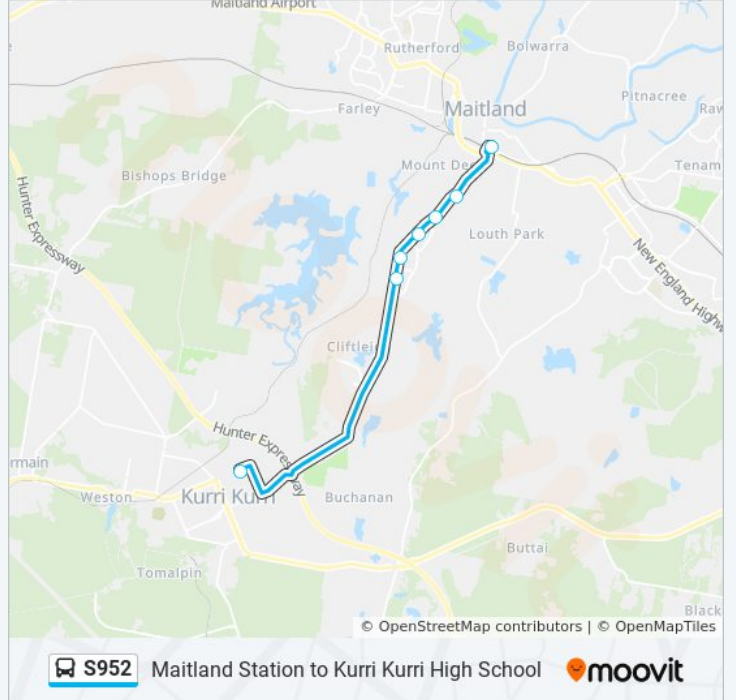

S952

Maitland Station to Kurri Kurri High School

Get The App

The S952 bus line Maitland Station to Kurri Kurri High School has one route. For regular weekdays, their operation hours are:

(1) Kurri Kurri HS: 7:50 AM

Use the Moovit App to find the closest S952 bus station near you and find out when is the next S952 bus arriving.

Direction: Kurri Kurri HS

7 stops

[VIEW LINE SCHEDULE](#)

- Maitland Station, Railway St
- 123 Cessnock Rd
- Cessnock Rd opp Gilleston Rd
- Cessnock Rd before Saddlers Dr
- Oakwood Village, Cessnock Rd
- Cessnock Rd opp Russell St
- Kurri Kurri High School, Northcote St

S952 bus Time Schedule

Kurri Kurri HS Route Timetable:

Sunday	Not Operational
Monday	7:50 AM
Tuesday	7:50 AM
Wednesday	7:50 AM
Thursday	7:50 AM
Friday	Not Operational
Saturday	Not Operational

S952 bus Info

Direction: Kurri Kurri HS

Stops: 7

Trip Duration: 20 min

Line Summary:

S952 bus time schedules and route maps are available in an offline PDF at moovitapp.com. Use the [Moovit App](#) to see live bus times, train schedule or subway schedule, and step-by-step directions for all public transit in Sydney.