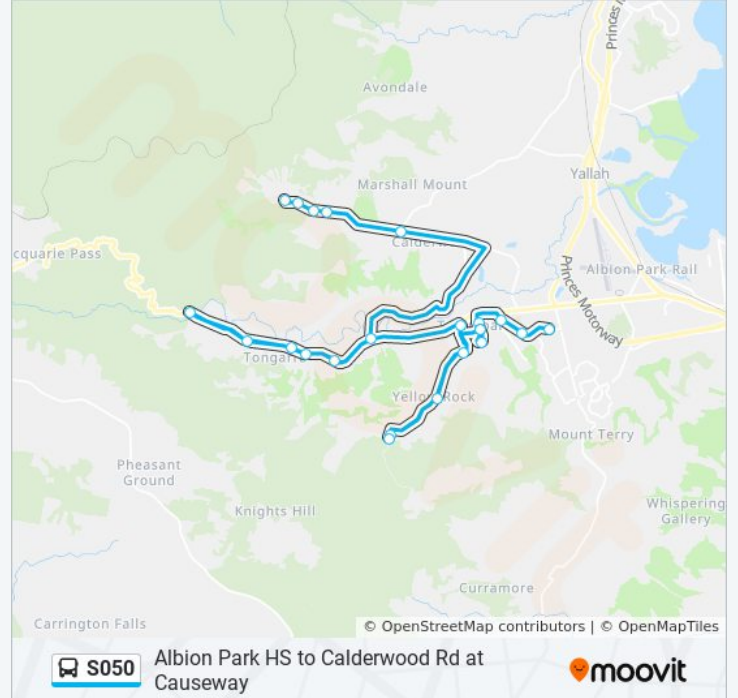

Calderwood Rd opp Marshall Mount Rd

610 Calderwood Rd

Calderwood Rd at Mellows Rd

682 Calderwood Rd

Calderwood Rd at Causeway

S050 bus time schedules and route maps are available in an offline PDF at moovitapp.com. Use the [Moovit App](#) to see live bus times, train schedule or subway schedule, and step-by-step directions for all public transit in Sydney.

[About Moovit](#) • [MaaS Solutions](#) • [Supported Countries](#) • [Mooviter Community](#)

© 2024 Moovit - All Rights Reserved

Check Live Arrival Times