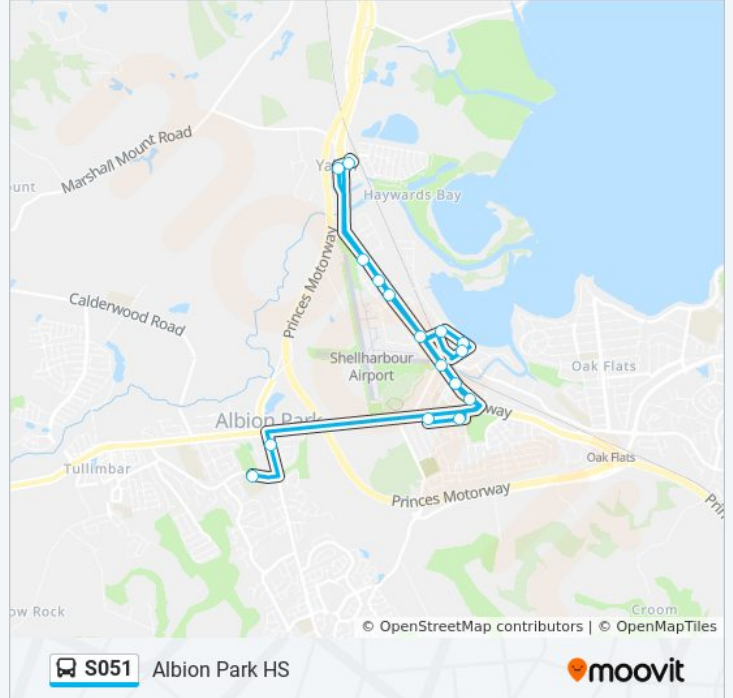

## Direction: Albion Park HS

16 stops

[VIEW LINE SCHEDULE](#)

Ti Tree Ave before Maple St  
Maple St opp Banksia Ave  
Princes Hwy opp The Oaks Hotel  
Princes Hwy before Kimbeth Cres  
Princes Hwy opp Albion Park Station  
Karoo St before Koono St  
Koono St after Karoo St  
Windang St after Koono St  
Princes Hwy opp Creamery Rd  
Princes Hwy after Airport Rd  
Princes Hwy before Rosewood St  
26 Princes Hwy  
Yallah Rd opp Haywards Bay Dr  
Hayward Bay Dr after Wollingurly St  
Terry St after O'Gorman St  
Albion Park High School, School Grounds,  
Church St

## S051 bus Info

**Direction:** Albion Park HS

**Stops:** 16

**Trip Duration:** 27 min

**Line Summary:**

**Direction: Yallah**

19 stops

[VIEW LINE SCHEDULE](#)

Albion Park High School, School Grounds, Church St

Terry St opp O'Gorman St

Tongarra Rd after Terry St

Tongarra Rd after Stapleton Ave

Tongarra Rd opp Stapleton Ave

Tongarra Rd opp Croome Rd

Ti Tree Ave before Maple St