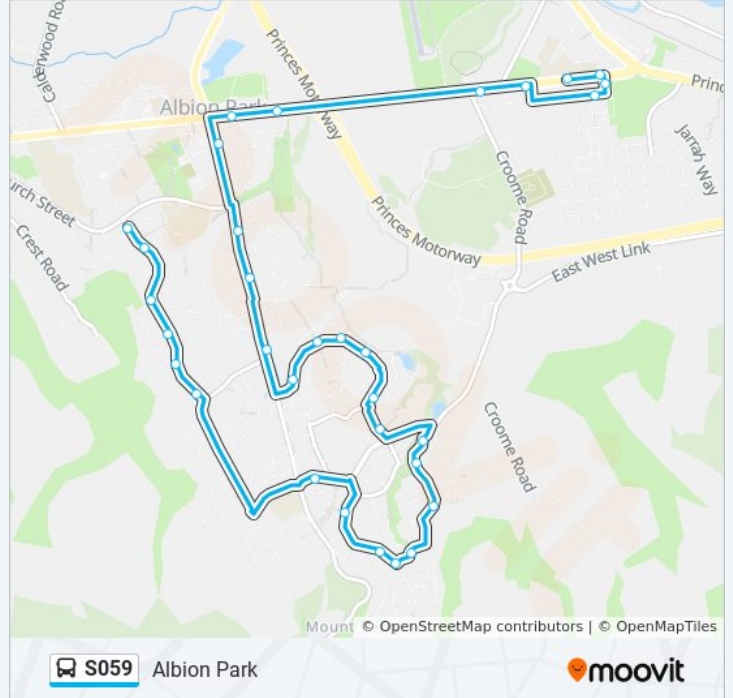

**S059 bus Info**

**Direction:** Albion Park

**Stops:** 32

**Trip Duration:** 24 min

**Line Summary:**

Esperance Dr opp Danjera Dr  
 Esperance Dr after Molongo St  
 Esperance Dr opp Canning Pl  
 Ashburton Dr after Gascoyne St  
 Hillside Dr after Daintree Dr  
 Hillside Dr at Nepean Pl  
 Hillside Dr opp Tallowood St  
 Hillside Dr after Uphl Rd  
 Hillside Dr before Friendship Link  
 Hillside Dr opp Scarborough Cct

**Direction: Albion Park Rail PS**

33 stops

[VIEW LINE SCHEDULE](#)

Terry St after Badgery St  
 Terry St after Hughes Dr  
 Terry St opp Daintree Dr  
 Burdekin Dr opp Roper Rd  
 Burdekin Dr after Barcoo Cct  
 Burdekin Dr at Barcoo Cct  
 Burdekin Dr before Grey St  
 Burdekin Dr before Grey St  
 Burdekin Dr before Stubbs Rd  
 Mortlock Dr at Collie Way  
 Mortlock Dr at Helena Pl  
 Mortlock Dr at Clermont Cres  
 Danjera Dr opp Chinchilla Way  
 Esperance Dr opp Danjera Dr  
 Esperance Dr after Molongo St  
 Esperance Dr opp Canning Pl  
 Ashburton Dr after Gascoyne St  
 Mt Terry Primary School, Ashburton Dr

**Direction:** Albion Park Rail PS

**Stops:** 33

**Trip Duration:** 23 min

**Line Summary:**

Hillside Dr after Daintree Dr

Hillside Dr at Nepean Pl

Hillside Dr opp Tallowood St

Hillside Dr after Uphi Rd