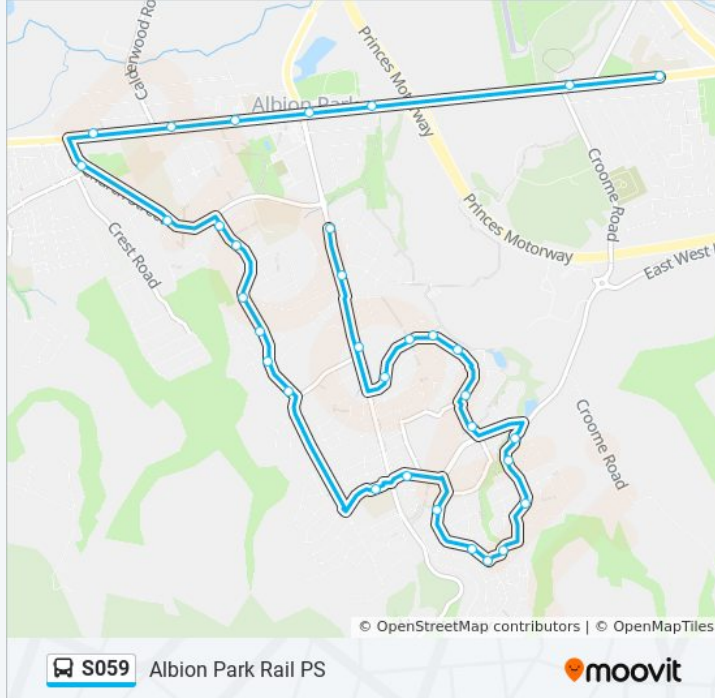

Hillside Dr after Daintree Dr

Hillside Dr at Nepean Pl

Hillside Dr opp Tallowood St

Hillside Dr after Uphi Rd

Hillside Dr before Friendship Link

Hillside Dr opp Scarborough Cct

Church St before Tuross St

Crest Rd after Sophia St

Tongarra Rd opp All Saints Anglican Church

Illawarra Hwy opp Amaral Ave

Albion Park RSL Club, Tongarra Rd

Tongarra Rd after Terry St

Tongarra Rd opp Stapleton Ave

Tongarra Rd opp Croome Rd

Albion Park Rail Public School, Tongarra Rd

S059 bus time schedules and route maps are available in an offline PDF at moovitapp.com. Use the [Moovit App](#) to see live bus times, train schedule or subway schedule, and step-by-step directions for all public transit in Sydney.

[About Moovit](#) • [MaaS Solutions](#) • [Supported Countries](#) • [Mooviter Community](#)

© 2024 Moovit - All Rights Reserved

Check Live Arrival Times