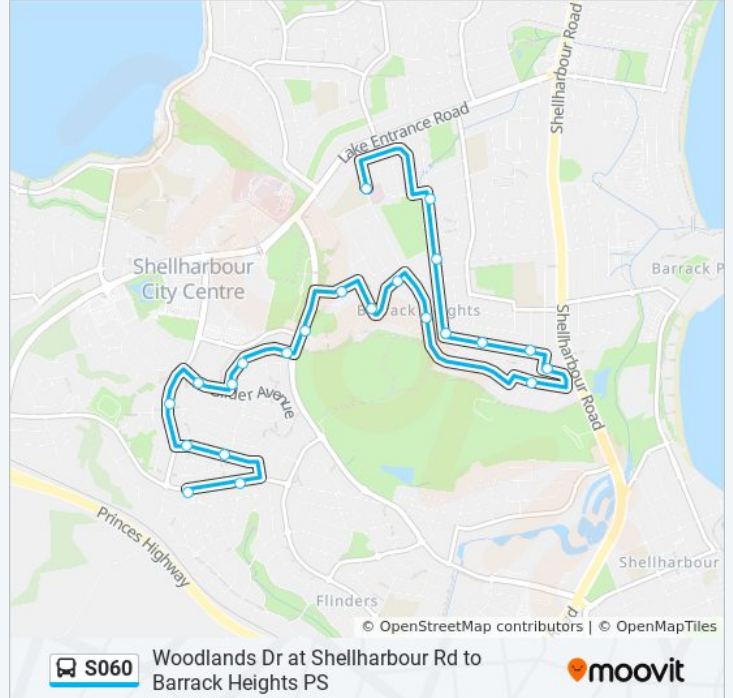

## Woodlands Dr at Shellharbour Rd to Barrack Heights PS

[Get The App](#)

The S060 bus line (Woodlands Dr at Shellharbour Rd to Barrack Heights PS) has 2 routes. For regular weekdays, their operation hours are:

[VIEW LINE SCHEDULE](#)

Barrack Heights Public School, Captain Cook Dr

The Kingsway at Ulster Ave

The Kingsway before Irvine St

The Kingsway at Strata Ave

Strata Ave at Chestnut St

Strata Ave before Sammat Ave

Wallaroo Dr before Platypus Way

Wallaroo Dr before Gilder Ave

Glider Ave opp Nazareth Catholic School

College Ave opp Cygnet Ave

Glider Ave at Kangaroo Dr

Glider Ave opp Wallaby St

Pioneer Dr opp Tuan St

**S060 bus Time Schedule**

Pioneer Dr after Maria Pl