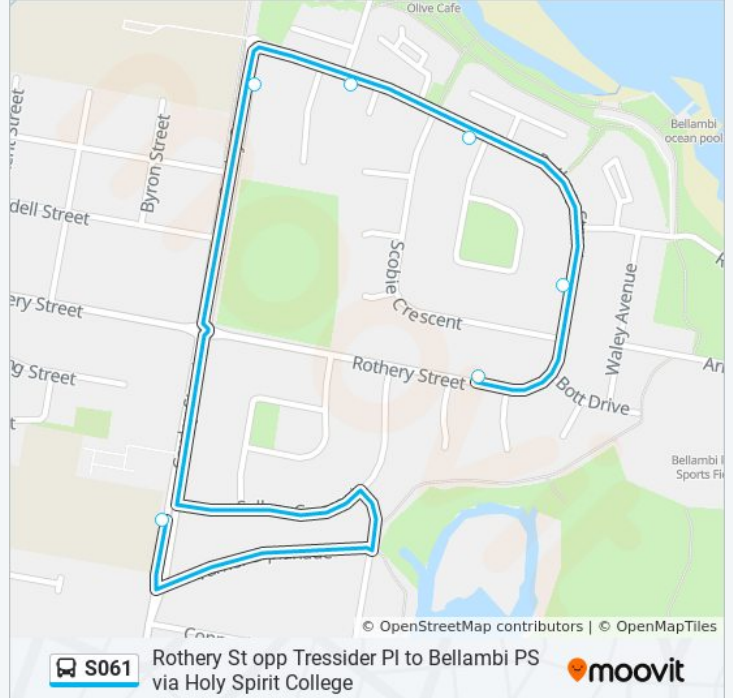

S061

Rothery St opp Tressider PI to Bellambi PS via Holy Spirit College

Get The App

The S061 bus line (Rothery St opp Tressider PI to Bellambi PS via Holy Spirit College) has 2 routes. For regular weekdays, their operation hours are:

Rothery St opp Tressider PI

Rothery St after Scobie Cres

Rothery St at Chounding Cres

Bellambi Point Community Preschool, Rothery St

Cawley St opp Holy Spirit College

Bellambi Public School, Cawley St

S061 bus Time Schedule

Bellambi PS Route Timetable:

Sunday	Not Operational
Monday	8:38 AM
Tuesday	8:38 AM
Wednesday	8:38 AM
Thursday	8:38 AM
Friday	Not Operational
Saturday	Not Operational

S061 bus Info

Direction: Bellambi PS

Stops: 6

Trip Duration: 10 min

Line Summary:

Direction: Holy Spirit

7 stops

[VIEW LINE SCHEDULE](#)

- Bellambi Public School, Cawley St
- Rothery St opp Tressider PI
- Rothery St after Scobie Cres
- Rothery St at Chounding Cres
- Bellambi Point Community Preschool, Rothery St
- Cawley St opp Holy Spirit College
- Holy Spirit College, Cawley St