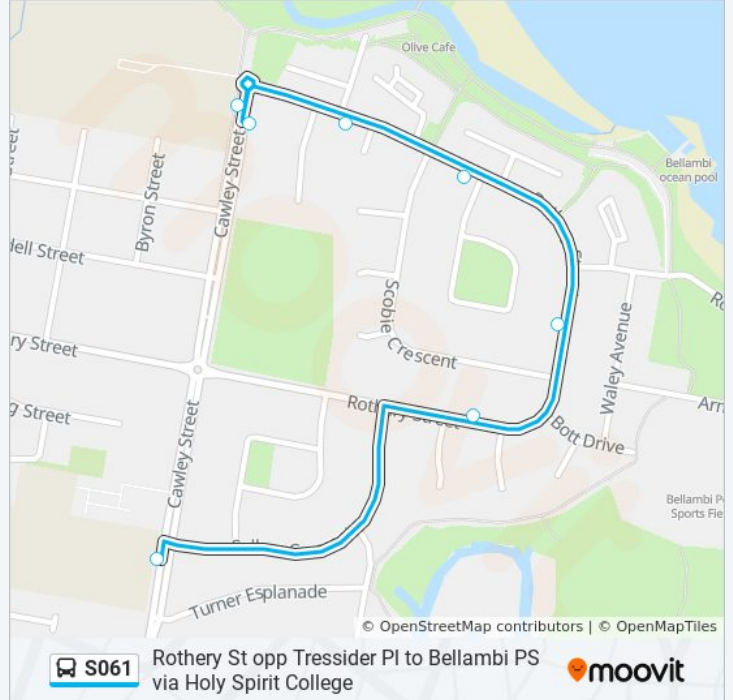

S061

Rothery St opp Tressider PI to Bellambi PS via Holy Spirit College

Get The App

The S061 bus line (Rothery St opp Tressider PI to Bellambi PS via Holy Spirit College) has 2 routes. For regular weekdays, their operation hours are:

Trip Duration: 10 min

Line Summary:

Direction: Holy Spirit

7 stops

[VIEW LINE SCHEDULE](#)

- Bellambi Public School, Cawley St
- Rothery St opp Tressider PI
- Rothery St after Scobie Cres
- Rothery St at Chounding Cres
- Bellambi Point Community Preschool, Rothery St
- Cawley St opp Holy Spirit College
- Holy Spirit College, Cawley St

S061 bus Time Schedule

Holy Spirit Route Timetable:

Sunday	Not Operational
Monday	3:05 PM
Tuesday	3:05 PM
Wednesday	3:05 PM
Thursday	3:05 PM
Friday	Not Operational
Saturday	Not Operational

S061 bus Info

Direction: Holy Spirit

Stops: 7

Trip Duration: 8 min

Line Summary:

S061 bus time schedules and route maps are available in an offline PDF at moovitapp.com. Use the [Moovit App](#) to see live bus times, train schedule or subway schedule, and step-by-step directions for all public transit in Sydney.