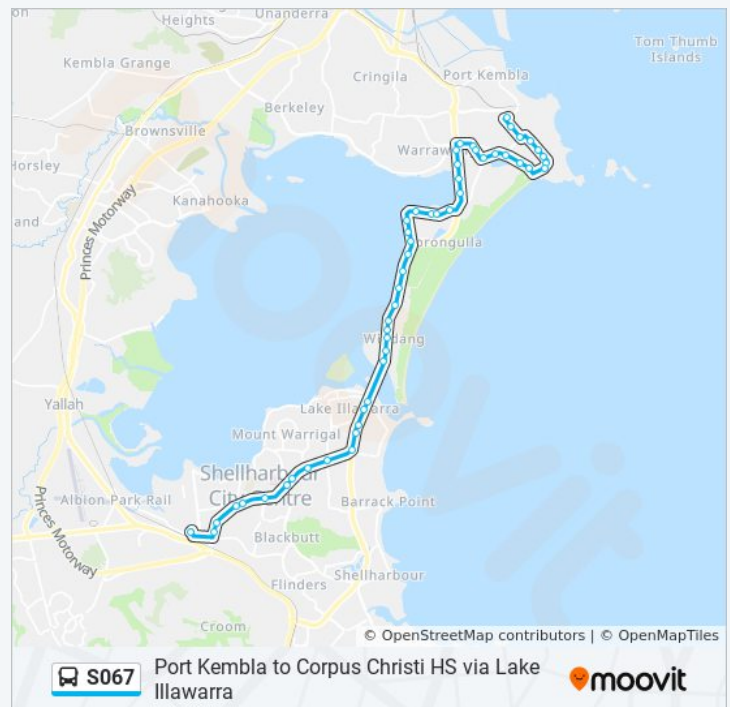

Illowra Cres opp Illowra Pkwy

Sunday	Not Operational
Monday	3:45 PM
Tuesday	3:45 PM
Wednesday	3:45 PM
Thursday	3:45 PM
Friday	Not Operational
Saturday	Not Operational

S067 bus Info

Direction: Port Kembla

Stops: 51

Trip Duration: 31 min

Line Summary:

King St opp King St Centre

King Ave opp Kemblawarra Rd

King Ave opp Hoskins Ave

King St opp Warrawong Plaza

Cowper St opp Warrawong Plaza