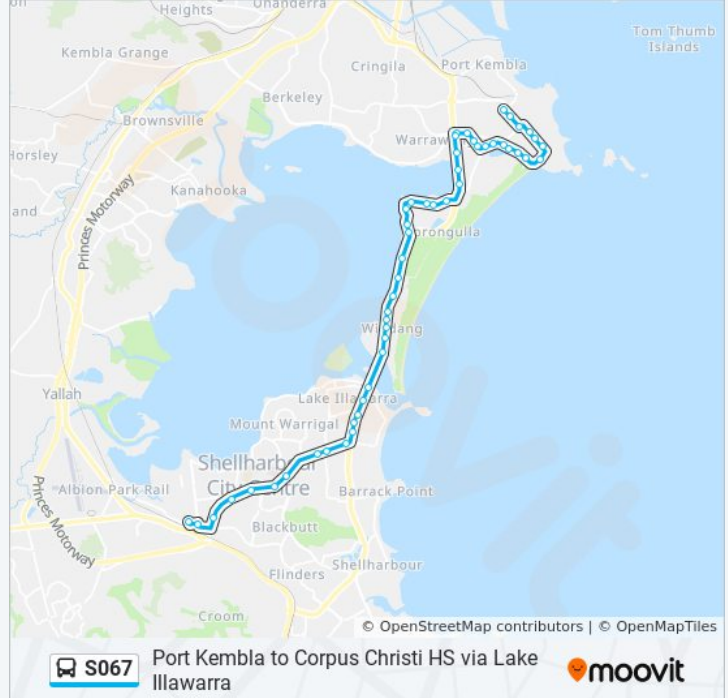

Direction: Corpus Christi

Stops: 51

Trip Duration: 36 min

Line Summary:

Illowra Cres at Illowra Pkwy

Primbee Public School, Illowra Cres

Illowra Cres before Overhill Rd

119 Lakeview Pde

Windang Rd after Bankia Ave

Windang Rd before Boronia Ave

Windang Rd opp Cedar Ave

Shellharbour Rd before Pur Pur Ave

Shellharbour Rd at Peterborough Ave

Warilla Grove Shops, Shellharbour Rd

Shellharbour Rd after Veronica St

Shellharbour Rd at Woodford Ave

Lake Entrance Rd at Antrim Rd

Lake Entrance Rd before Leawarra Ave

Lake Entrance Rd before The Kingsway

Entrance Rd opp Shellharbour Hospital Lake

Stockland Shellharbour, Lake Entrance Rd

New Lake Entrance Rd at Minga Ave

Stockland Retail Park, New Lake Entrance Rd

New Lake Entrance Rd before Pioneer Dr

Central Ave at Industrial Rd

Corpus Christi High School, School Grounds,
Moore St

Direction: Port Kembla