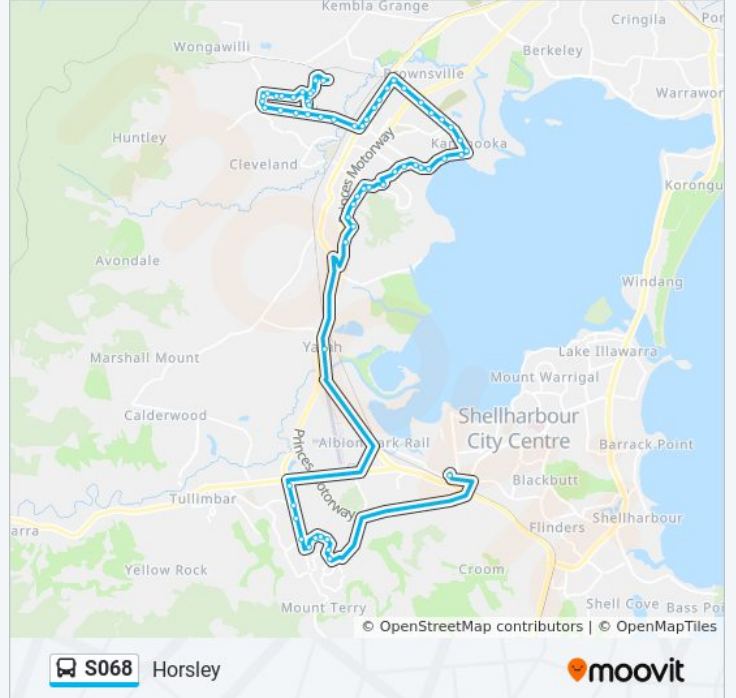

### S068 bus Info

**Direction:** Horsley

**Stops:** 62

**Trip Duration:** 58 min

**Line Summary:**

Lakelands Dr after Parkside Dr  
Fowlers Rd opp Gowrie St  
Fowlers Rd opp Gilba Rd  
Koonawarra Community Centre, Fowlers Rd  
Fowlers Rd before Lakeside Dr  
Lakeside Dr after Edgeworth Ave  
Lakeside Dr at Edgeworth Ave  
Kanahooka Rd after Lakeside Dr  
Kanahooka Rd before Hoyt St  
Kanahooka Rd before Thirroul Rd  
Kanahooka Rd opp Hayes Park Public School  
Kanahooka Rd at Brolga St  
Kanahooka Rd at Exmouth Rd  
Kanahooka Rd opp Brownsville Ave  
Kanahooka Rd before Prince Edward Dr  
Prince Edward Dr after Kanahooka Rd  
71 Prince Edward Dr  
109 Prince Edward Dr  
Prince Edward Dr at Yalunga St  
Princes Hwy before Baan Baan St  
Dapto Mall, Princes Hwy  
Bong Bong Rd opp Dapto Leagues Club  
Reed Park, Bong Bong Rd  
Bong Bong Rd opp Parkdale Ave  
Bong Bong Rd opp Horsley Dr  
Bong Bong Rd at Denham Dr  
Bong Bong Rd opp Robins Creek Dr  
Bong Bong Rd opp Glenlee Dr  
Glenlee Dr after Bong Bong Rd  
Glenlee Dr before Horsley Dr  
Horsley Dr after Ashwood Pl  
Horsley Dr at Glenwood Gr  
Horsley Dr before Robins Creek Rd