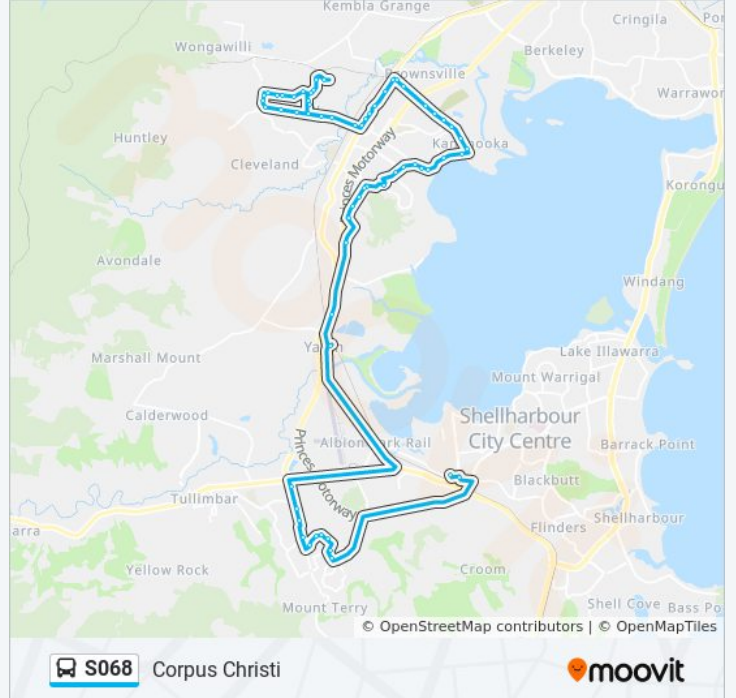

**Stops:** 63

**Trip Duration:** 66 min

**Line Summary:**

Princes Hwy at Baan Baan St  
Princes Hwy opp Jerematta St  
Prince Edward Dr before Yalunga St  
Khan Park, Princes Hwy  
Prince Edward Dr before Kanahooka Rd  
Kanahooka Rd after Prince Edward Dr  
Kanahooka Rd after St Lukes Ave  
Kanahooka Rd opp Myee St  
Kanahooka Rd at Valley Way  
Hayes Park Public School, Kanahooka Rd  
Kanahooka Rd after Forest Grove Dr  
Kanahooka Rd opp Hoyt St  
Kanahooka Rd opp Lakeside Dr  
Lakeside Dr opp Edgeworth Ave  
Lakeside Dr opp Edgeworth Ave  
Fowlers Rd after Lakeside Dr  
Fowlers Rd opp Koonawarra Community Centre  
Fowlers Rd after Gilba Rd  
Fowlers Rd after Gowrie St  
Lakelands Dr before Wayndarra Way  
Emerson Rd at Wayndarra Way  
Emerson Rd opp Atkinson Ave  
Compton St after Emerson Rd  
Compton St opp Beltana Ave  
Compton St opp Brown Ave  
Compton St opp Shell Pl  
Cormack Ave at Carlyle Cl  
601 Princes Hwy  
Hayward Bay Dr after Wollingurry St  
Terry St after O'Gorman St  
Terry St after Badgery St  
Terry St after Hughes Dr  
Terry St opp Daintree Dr

### Direction: Horsley

62 stops

[VIEW LINE SCHEDULE](#)

Corpus Christi High School, School Grounds,  
Moore St

Burdekin Dr after Ashburton Dr

Burdekin Dr after Fields Dr

Burdekin Dr opp Grey St

Burdekin Dr opp Barcoo Cct