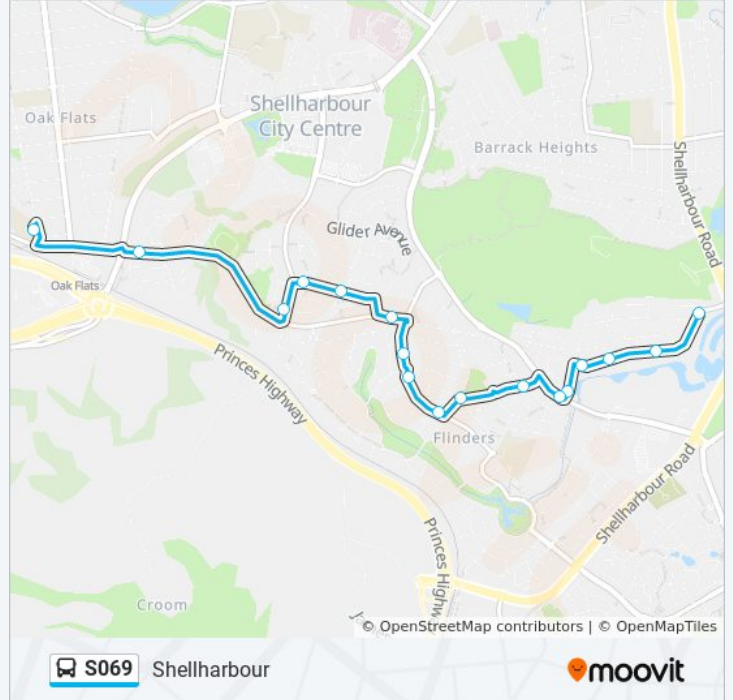

S069 bus time schedules and route maps are available in an offline PDF at moovitapp.com. Use the [Moovit App](#) to see live bus times, train schedule or subway schedule, and step-by-step directions for all public transit in Sydney.

[About Moovit](#) • [MaaS Solutions](#) • [Supported Countries](#) • [Mooviter Community](#)

© 2024 Moovit - All Rights Reserved

Check Live Arrival Times