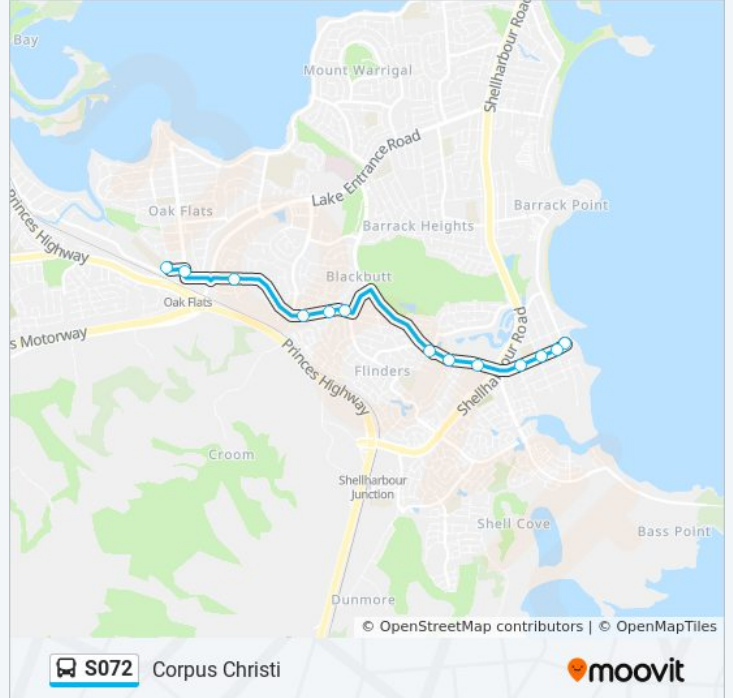

 S072

Corpus Christi

Get The App

The S072 bus line (Corpus Christi) has 2 routes. For regular weekdays, their operation hours are:

(1) Corpus Christi: 8:20 AM(2) Shellharbour Beach: 3:35 PM

Use the Moovit App to find the closest S072 bus station near you and find out when is the next S072 bus arriving.

Direction: Corpus Christi

13 stops

[VIEW LINE SCHEDULE](#)

Little Park, Wollongong St
Addison St at Wentworth St
Addison St before Mary St
Addison St opp Pioneer Park
Shellharbour Workers Club, Wattle Rd
Flinders Reserve, Wattle Rd
Wattle Rd opp Kingdom Hall
Pioneer Dr after Brunderee Rd
Pioneer Dr opp Tuan St
Pioneer Dr after Maria Pl
Pioneer Dr at Westwood Dr
Central Ave at Industrial Rd
Corpus Christi High School, School Grounds,
Moore St

Direction: Corpus Christi

Stops: 13

Trip Duration: 15 min

Line Summary:

Direction: Shellharbour Beach

13 stops

[VIEW LINE SCHEDULE](#)

Corpus Christi High School, School Grounds,
Moore St

Pioneer Park, Addison St

Addison St at Mary St

Wentworth St after Addison St

St Paul's Anglican Church, Towns St

Little Park, Wollongong St

S072 bus Time Schedule

Shellharbour Beach Route Timetable:

Sunday	Not Operational
Monday	3:35 PM
Tuesday	3:35 PM
Wednesday	3:35 PM
Thursday	3:35 PM
Friday	Not Operational
Saturday	Not Operational