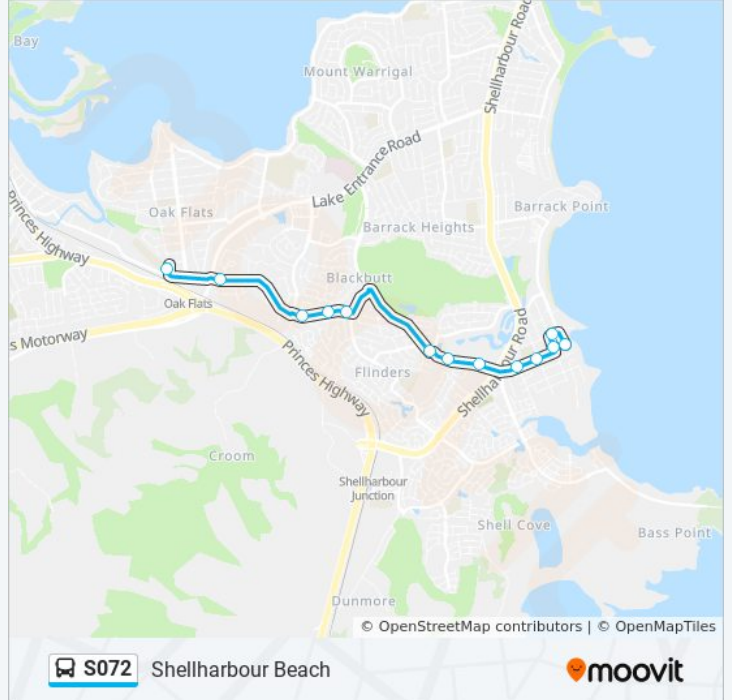

 S072

Corpus Christi

Get The App

The S072 bus line (Corpus Christi) has 2 routes. For regular weekdays, their operation hours are:

(1) Corpus Christi: 8:20 AM(2) Shellharbour Beach: 3:35 PM

Use the Moovit App to find the closest S072 bus station near you and find out when is the next S072 bus arriving.

Direction: Corpus Christi

Stops: 13

Trip Duration: 15 min

Line Summary:

Direction: Shellharbour Beach

13 stops

[VIEW LINE SCHEDULE](#)

Corpus Christi High School, School Grounds,
Moore St

Pioneer Park, Addison St

Addison St at Mary St

Wentworth St after Addison St

St Paul's Anglican Church, Towns St

Little Park, Wollongong St

S072 bus Time Schedule

Shellharbour Beach Route Timetable:

Sunday	Not Operational
Monday	3:35 PM
Tuesday	3:35 PM
Wednesday	3:35 PM
Thursday	3:35 PM
Friday	Not Operational
Saturday	Not Operational

S072 bus Info

Direction: Shellharbour Beach

Stops: 13

Trip Duration: 19 min

Line Summary:

S072 bus time schedules and route maps are available in an offline PDF at moovitapp.com. Use the [Moovit App](#) to see live bus times, train schedule or subway schedule, and step-by-step directions for all public transit in Sydney.