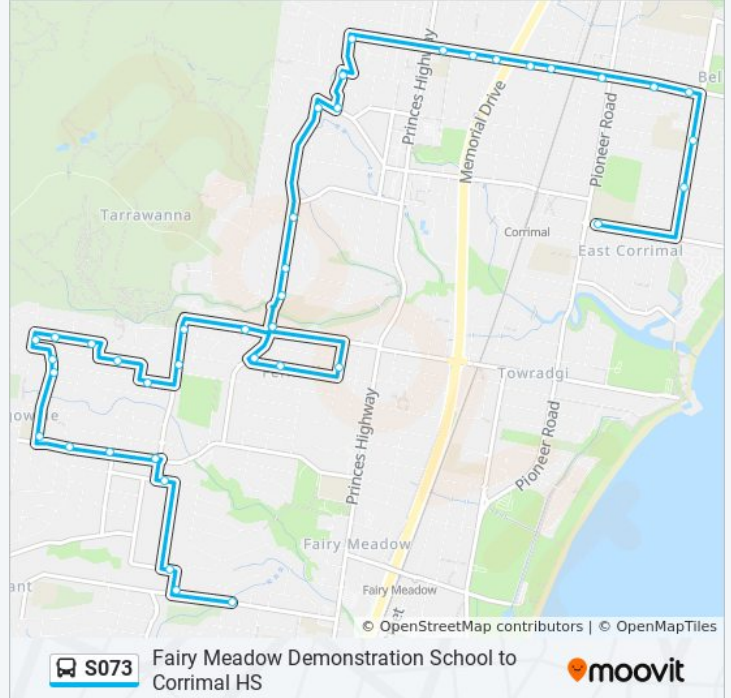

Use the Moovit App to find the closest S073 bus station near you and find out when is the next S073 bus arriving.

Direction: Corrimal HS

38 stops

[VIEW LINE SCHEDULE](#)

Fairy Meadow Demonstration School, Balgownie Rd

S073 bus Info

Direction: Corrimal HS

Stops: 38

Trip Duration: 23 min

Line Summary:

Meadow St after Caldwell Ave
 Meadow St opp Tarrawanna Public School
 Meadow St opp Tarrawanna Community Hall
 Meadow St at Harrigan St
 Foothills Rd at Francis St
 Lemrac Ave at Francis St
 Lemrac Ave at Coxs Ave
 Bloomfield Ave opp Robson St
 Rothery St opp Corrimal Public School
 Rothery St at Eager St
 Rothery St before Memorial Dr
 Rothery St after Memorial Dr
 Rothery St before Brompton Rd
 Bellambi Bowling Club, Rothery St
 Pioneer Rd opp The Avenue
 Pioneer Rd opp Dalby St
 Corrimal High School, Murray Rd

Chalmers St opp Balgownie Public School

Balgownie Rd opp James Pearson Park

Balgownie Rd before Church St

Balgownie Rd at Foothills Rd

Balmoral St after Foothills Rd

Dymock St opp Dawson St

Dawson St at Cabbage Tree Lane

Cabbage Tree Lane after McLean Ave

S073 bus time schedules and route maps are available in an offline PDF at moovitapp.com. Use the [Moovit App](#) to see live bus times, train schedule or subway schedule, and step-by-step directions for all public transit in Sydney.