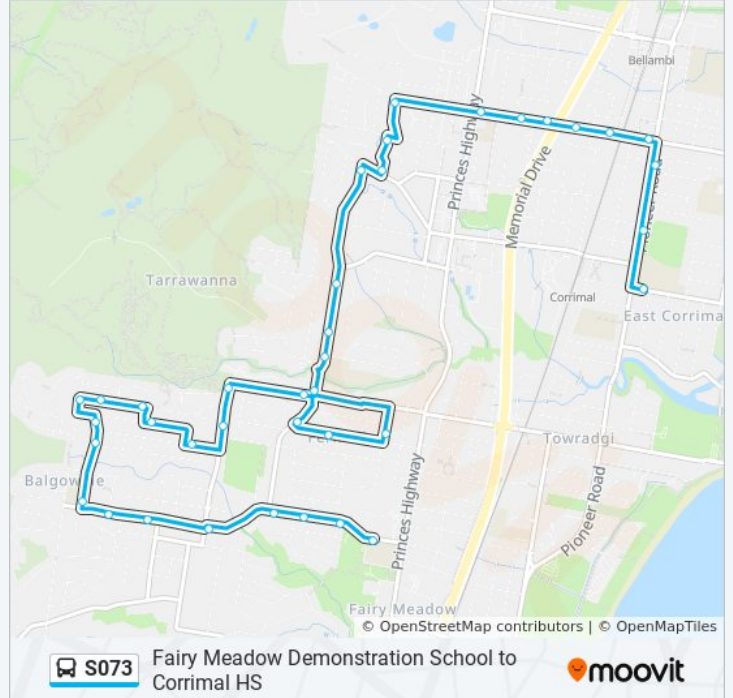

Use the Moovit App to find the closest S073 bus station near you and find out when is the next S073 bus arriving.

Direction: Corrimal HS

38 stops

[VIEW LINE SCHEDULE](#)

Fairy Meadow Demonstration School, Balgownie Rd

S073 bus Info

Direction: Corrimal HS

Stops: 38

Trip Duration: 23 min

Line Summary:

Meadow St after Caldwell Ave
 Meadow St opp Tarrawanna Public School
 Meadow St opp Tarrawanna Community Hall
 Meadow St at Harrigan St
 Foothills Rd at Francis St
 Lemrac Ave at Francis St
 Lemrac Ave at Coxs Ave
 Bloomfield Ave opp Robson St
 Rothery St opp Corrimal Public School
 Rothery St at Eager St
 Rothery St before Memorial Dr
 Rothery St after Memorial Dr
 Rothery St before Brompton Rd
 Bellambi Bowling Club, Rothery St
 Pioneer Rd opp The Avenue
 Pioneer Rd opp Dalby St
 Corrimal High School, Murray Rd

Direction: Fairy Meadow

40 stops

[VIEW LINE SCHEDULE](#)

Corrimal High School, Murray Rd
 Cawley St at Thalassa Ave
 Bellambi Public School, Cawley St
 Rothery St after Cawley St
 Rothery St opp Kent St
 Rothery St opp Bellambi Bowling Club
 Rothery St at Edwina St
 Rothery St after Edwina St
 Rothery St before Cross St
 Rothery St opp Eager St
 Corrimal Public School, Rothery St
 Bloomfield Ave at Robson St

Direction: Fairy Meadow

Stops: 40

Trip Duration: 25 min

Line Summary:

Lemrac Ave at Coxs Ave

Lemrac Ave at Francis St

Foothills Rd after Francis St

Meadow St opp Harrigan St