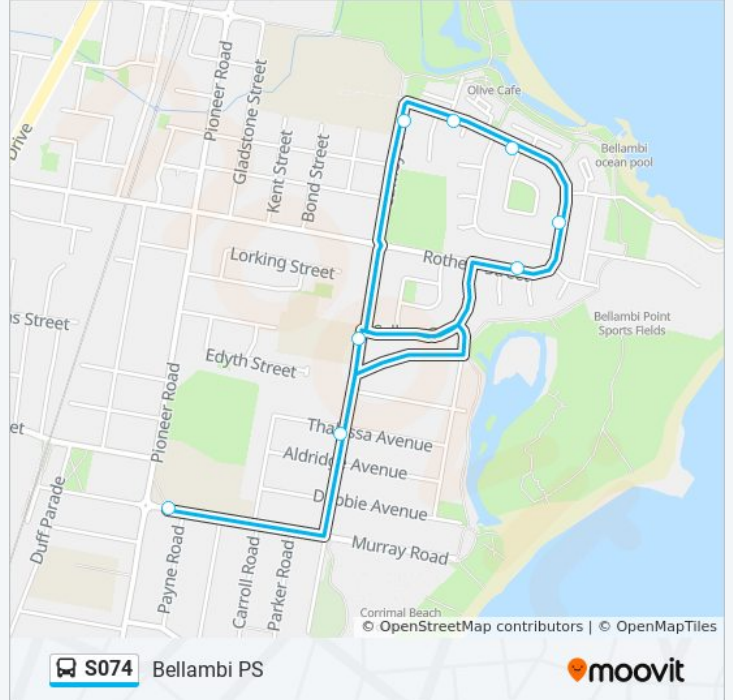

 S074

Bellambi PS

Get The App

The S074 bus line Bellambi PS has one route. For regular weekdays, their operation hours are:

(1) Bellambi PS: 2:50 PM

Use the Moovit App to find the closest S074 bus station near you and find out when is the next S074 bus arriving.

Direction: Bellambi PS

8 stops

[VIEW LINE SCHEDULE](#)

Corrimal High School, Murray Rd
Cawley St at Thalassa Ave
Rothery St opp Tressider Pl
Rothery St after Scobie Cres
Rothery St at Chounding Cres
Bellambi Point Community Preschool, Rothery St
Cawley St opp Holy Spirit College
Bellambi Public School, Cawley St

Direction: Bellambi PS

Stops: 8

Trip Duration: 10 min

Line Summary:

S074 bus time schedules and route maps are available in an offline PDF at moovitapp.com. Use the [Moovit App](#) to see live bus times, train schedule or subway schedule, and step-by-step directions for all public transit in Sydney.