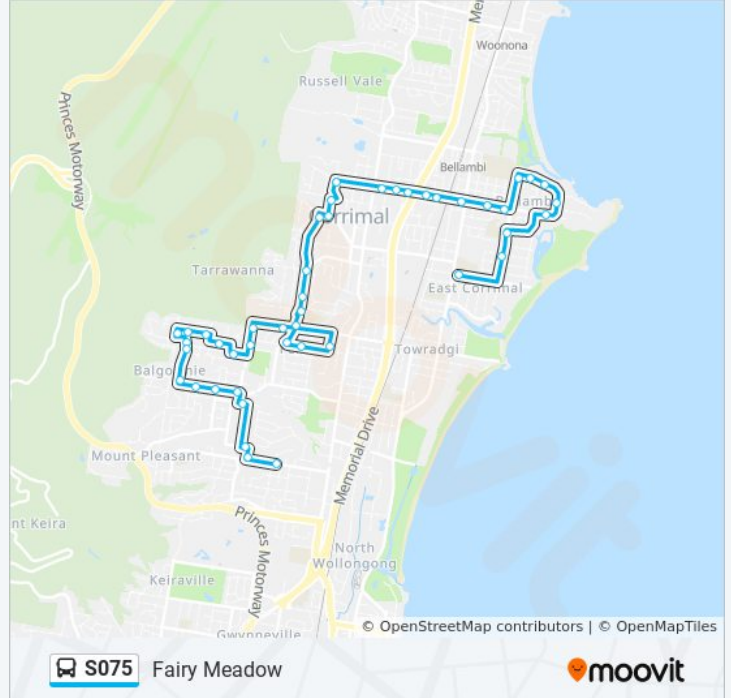

Direction: Fairy Meadow

45 stops

[VIEW LINE SCHEDULE](#)

- Corrimal High School, Murray Rd
- Cawley St at Thalassa Ave
- Bellambi Public School, Cawley St
- Rothery St opp Tressider Pl
- Rothery St after Scobie Cres
- Rothery St at Chounding Cres
- Bellambi Point Community Preschool, Rothery St
- Cawley St opp Holy Spirit College
- Rothery St after Cawley St
- Rothery St opp Kent St
- Rothery St opp Bellambi Bowling Club
- Rothery St at Edwina St
- Rothery St after Edwina St
- Rothery St before Cross St
- Rothery St opp Eager St
- Corrimal Public School, Rothery St
- Bloomfield Ave at Robson St
- Lemrac Ave at Coxs Ave
- Lemrac Ave at Francis St
- Foothills Rd after Francis St
- Meadow St opp Harrigan St
- Tarrawanna Community Hall, Meadow St

S075 bus Info

Direction: Fairy Meadow

Stops: 45

Trip Duration: 37 min

Line Summary:

Tarrawanna Public School, Meadow St

Meadow St at Caldwell Ave

Meadow St at Douglas Rd

Frost St before Brokers Rd

Brokers Rd before Duncan St

Chalmers St before Margaret St

Chalmers St at Margaret St

Chalmers St opp Balgownie Public School

Balgownie Rd opp James Pearson Park

Balgownie Rd before Church St

Balgownie Rd at Foothills Rd

Balmoral St after Foothills Rd

Dymock St opp Dawson St

Dawson St at Cabbage Tree Lane

Cabbage Tree Lane after McLean Ave

S075 bus time schedules and route maps are available in an offline PDF at moovitapp.com. Use the [Moovit App](#) to see live bus times, train schedule or subway schedule, and step-by-step directions for all public transit in Sydney.