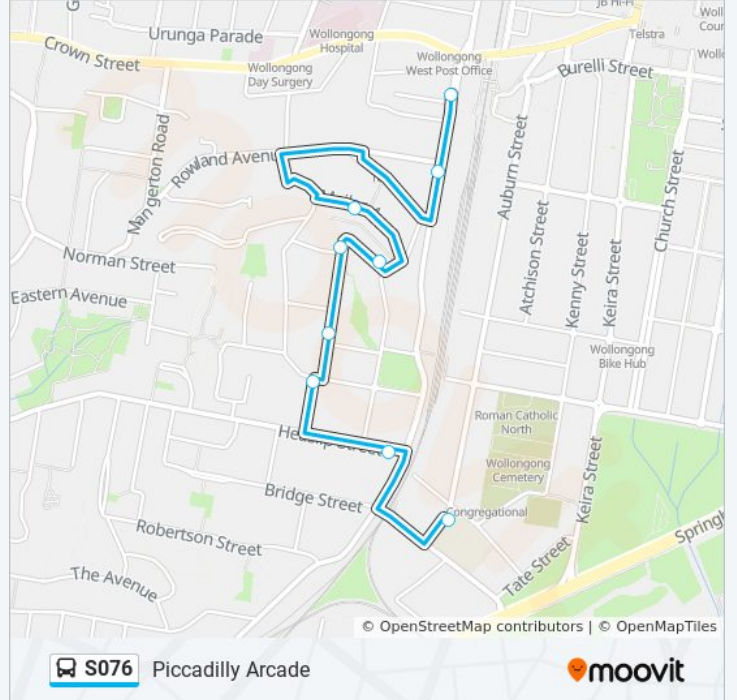

S076 bus Info

Direction: Coniston PS

Stops: 9

Trip Duration: 12 min

Line Summary:

Direction: Piccadilly Arcade

9 stops

[VIEW LINE SCHEDULE](#)

Coniston Public School, Auburn St

Heaslip st after Gladstone Ave

Myrtle St at Union St

Jutland Ave opp South St

Jutland Ave at Sea View Rd

Lauder Ave before Strathhearn Ave

Mailer Ave before McKenzie Ave

TAFE Illawarra, Gladstone Ave

Gladstone Ave at Fredrick St

S076 bus Time Schedule

Piccadilly Arcade Route Timetable:

Sunday	Not Operational
Monday	3:05 PM
Tuesday	3:05 PM
Wednesday	3:05 PM
Thursday	3:05 PM
Friday	Not Operational
Saturday	Not Operational

S076 bus Info

Direction: Piccadilly Arcade

Stops: 9

Trip Duration: 10 min

Line Summary:

S076 bus time schedules and route maps are available in an offline PDF at moovitapp.com. Use the [Moovit App](#) to see live bus times, train schedule or subway schedule, and step-by-step directions for all public transit in Sydney.