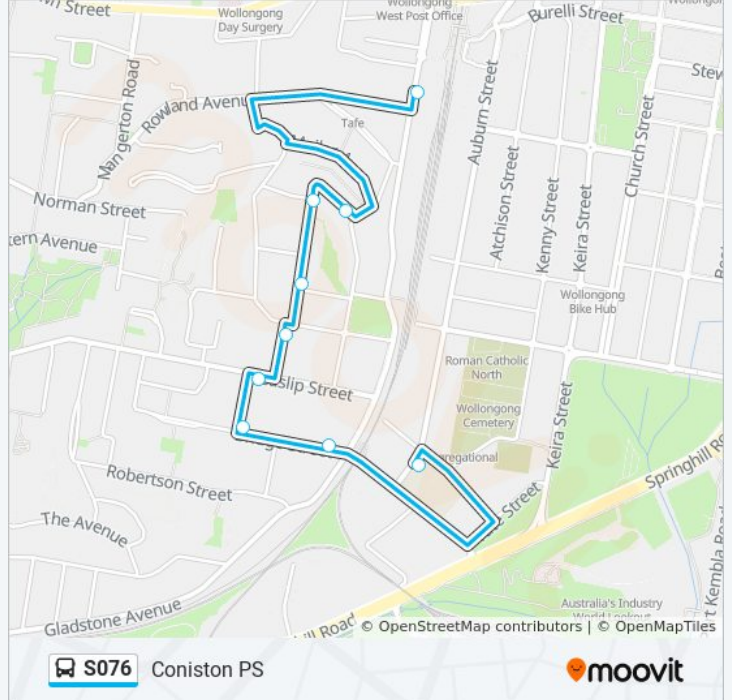

Heaslip St at Harold St

Harold St at Bridge St

Bridge St before Gladstone Ave

Coniston Public School, Auburn St

S076 bus Time Schedule

Coniston PS Route Timetable:

Sunday	Not Operational
Monday	8:38 AM
Tuesday	8:38 AM
Wednesday	8:38 AM
Thursday	8:38 AM
Friday	Not Operational
Saturday	Not Operational

S076 bus Info

Direction: Coniston PS

Stops: 9

Trip Duration: 12 min

Line Summary:

Direction: Piccadilly Arcade

9 stops

[VIEW LINE SCHEDULE](#)

Coniston Public School, Auburn St

Heaslip st after Gladstone Ave

Myrtle St at Union St

Jutland Ave opp South St

Jutland Ave at Sea View Rd

Lauder Ave before Strathhearn Ave

Mailer Ave before McKenzie Ave

TAFE Illawarra, Gladstone Ave

S076 bus Info

Direction: Piccadilly Arcade

Stops: 9

Trip Duration: 10 min

Line Summary:

S076 bus time schedules and route maps are available in an offline PDF at moovitapp.com. Use the [Moovit App](#) to see live bus times, train schedule or subway schedule, and step-by-step directions for all public transit in Sydney.