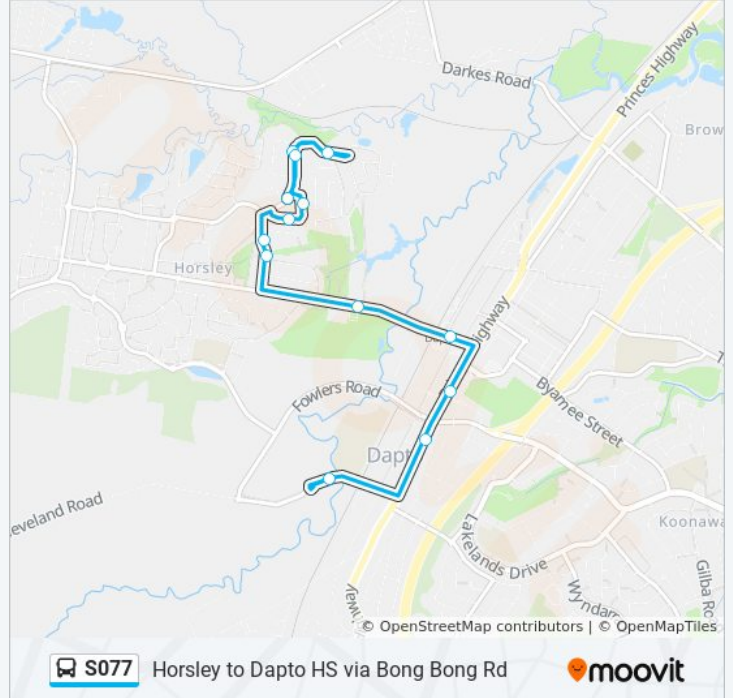

 S077

Horsley to Dapto HS via Bong Bong Rd

Get The App

The S077 bus line (Horsley to Dapto HS via Bong Bong Rd) has 2 routes. For regular weekdays, their operation hours are:

(1) Dapto HS: 07:45(2) Horsley: 14:45

Use the Moovit App to find the closest S077 bus station near you and find out when is the next S077 bus arriving.

Direction: Dapto HS

13 stops

[VIEW LINE SCHEDULE](#)

Huxley Dr at Colony Gdns
Huxley Dr at Ritchie Cres
Huxley Dr at Cachia Bvd
Huxley Dr opp Ritchie Cres
Wollonyuh Cres after Dabpeto Rd
Wollonyuh Cres before Huxley Dr
Horsley Dr after Greenbrook Pl
Horsley Dr at Parkdale Ave
Bong Bong Rd opp Reed Park
Dapto Leagues Club, Bong Bong Rd
Dapto District Library, Princes Hwy
TAFE Illawarra Institute of Technology, Princes Hwy
Dapto High School, Cleveland Rd

S077 bus Time Schedule

Dapto HS Route Timetable:

Sunday	Not Operational
Monday	07:45
Tuesday	07:45
Wednesday	07:45
Thursday	07:45
Friday	07:45
Saturday	Not Operational

S077 bus Info

Direction: Dapto HS

Stops: 13

Trip Duration: 15 min

Line Summary:

Direction: Horsley

13 stops

[VIEW LINE SCHEDULE](#)

- Dapto High School, Cleveland Rd
- Bong Bong Rd opp Dapto Leagues Club
- Reed Park, Bong Bong Rd
- Bong Bong Rd opp Parkdale Ave
- Bong Bong Rd opp Horsley Dr
- Horsley Dr opp Greenbrook Pl
- Huxley Dr at Colony Gdns
- Huxley Dr at Ritchie Cres
- Huxley Dr at Cachia Bvd
- Huxley Dr opp Ritchie Cres
- Wollonyuh Cres after Dabpeto Rd
- Wollonyuh Cres before Huxley Dr
- Horsley Dr after Greenbrook Pl