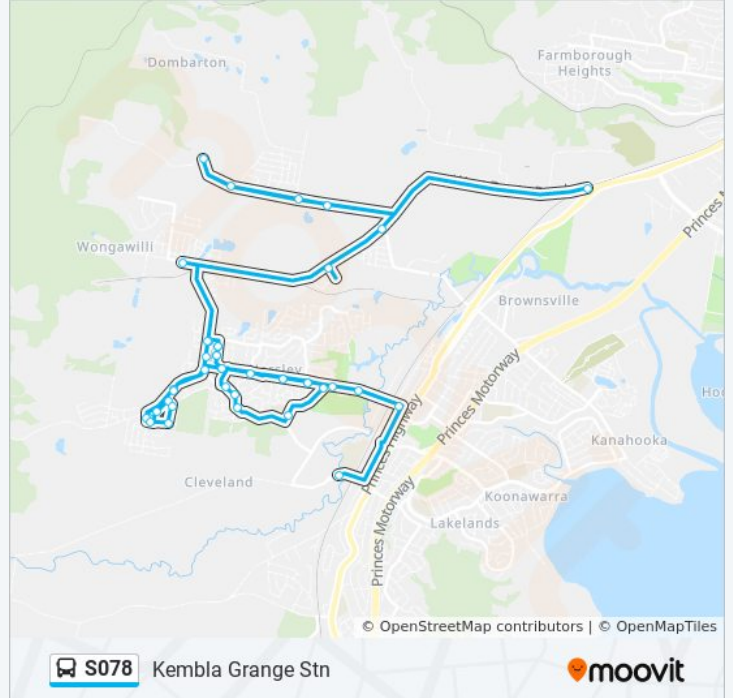

Bong Bong Rd opp Iredell Rd

Bong Bong Rd after Mallon Ave

Brooks Reach Rd after Bong Bong Rd

Mallon Ave opp Cray St

Mallon Ave opp Phoenix Way

Siltstone Ave opp Phoenix Way

Siltstone Ave at Morson Ave

Morson Ave at Brooks Reach Rd

Brooks Reach Rd before Bong Bong Rd

Bong Bong Rd opp Mallon Ave

HammondCare Horsley Retirement Village,
Shone Ave

Shone Ave before Horsley Dr

Wongawilli Rd after Shone Ave

Rainbird Drive before West Dapto Road

West Dapto Rd at Darkes Rd

83 Sheaffes Rd

Sheaffes Rd turnaround

Sheaffes Rd before Neeson Rd

Sheaffes Rd at Paynes Rd

Kembla Grange Station, West Dapto Rd

S078 bus time schedules and route maps are available in an offline PDF at moovitapp.com. Use the [Moovit App](#) to see live bus times, train schedule or subway schedule, and step-by-step directions for all public transit in Sydney.

[About Moovit](#) · [MaaS Solutions](#) · [Supported Countries](#) · [Mooviter Community](#)

© 2024 Moovit - All Rights Reserved

Check Live Arrival Times