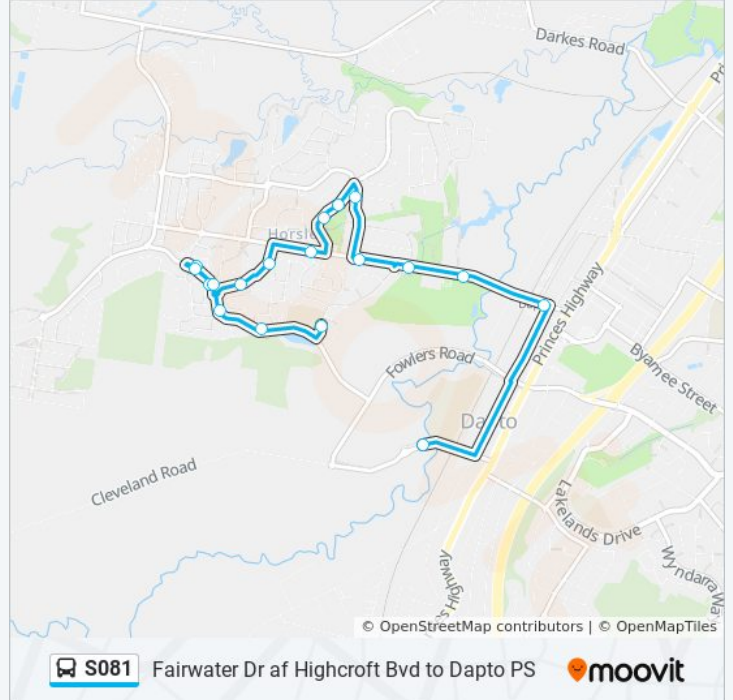

S081 bus time schedules and route maps are available in an offline PDF at moovitapp.com. Use the [Moovit App](#) to see live bus times, train schedule or subway schedule, and step-by-step directions for all public transit in Sydney.

[About Moovit](#) • [MaaS Solutions](#) • [Supported Countries](#) • [Mooviter Community](#)

© 2024 Moovit - All Rights Reserved

Check Live Arrival Times