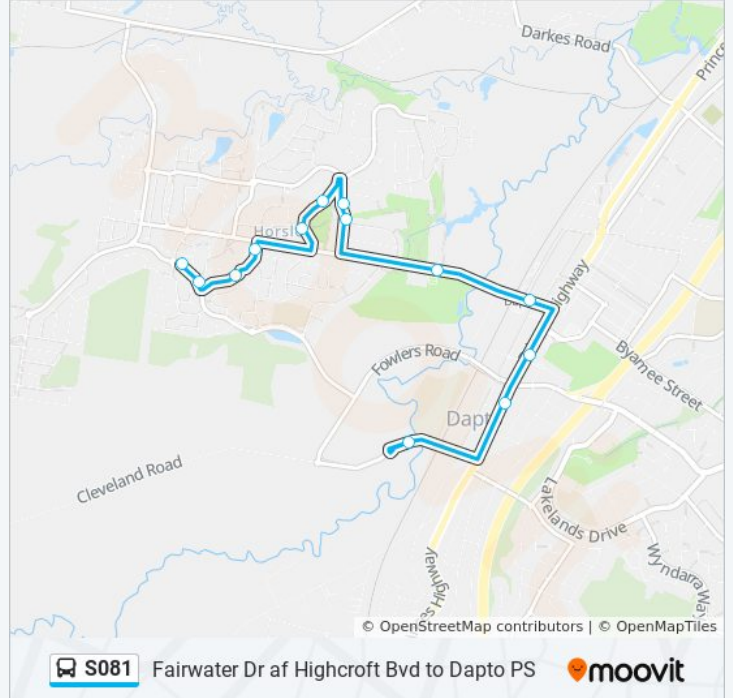

 S081

Fairwater Dr af Highcroft Bvd to Dapto PS

Get The App

The S081 bus line (Fairwater Dr af Highcroft Bvd to Dapto PS) has 2 routes. For regular weekdays, their operation hours are:

(1) Dapto HS: 07:50(2) Dapto PS: 14:45

Use the Moovit App to find the closest S081 bus station near you and find out when is the next S081 bus arriving.

Direction: Dapto HS

13 stops

[VIEW LINE SCHEDULE](#)

Fairwater Dr after Highcroft Bvd
Fairwater Dr before Lucas Dr
Lucas Dr opp Glendary Way
Lucas Dr opp Throsby Ave
Homestead Dr opp Gerringully Park
Homestead Dr before Habeda Ave
Horsley Dr after Greenbrook Pl
Horsley Dr at Parkdale Ave
Bong Bong Rd opp Reed Park
Dapto Leagues Club, Bong Bong Rd
Dapto District Library, Princes Hwy
TAFE Illawarra Institute of Technology, Princes Hwy
Dapto High School, Cleveland Rd

S081 bus Time Schedule

Dapto HS Route Timetable:

Sunday	Not Operational
Monday	07:50
Tuesday	07:50
Wednesday	07:50
Thursday	07:50
Friday	07:50
Saturday	Not Operational

S081 bus Info

Direction: Dapto HS

Stops: 13

Trip Duration: 15 min

Line Summary:

Direction: Dapto PS

18 stops

[VIEW LINE SCHEDULE](#)

- Dapto High School, Cleveland Rd
- Bong Bong Rd opp Dapto Leagues Club
- Reed Park, Bong Bong Rd
- Bong Bong Rd opp Parkdale Ave
- Bong Bong Rd opp Horsley Dr
- Horsley Dr opp Greenbrook Pl
- Homestead Dr opp Habeda Ave
- 9 Homestead Dr
- Bong Bong Rd at Denham Dr
- Lucas Dr at Dawes Ct
- Lucas Dr after Glengarry Way
- Fairwater Dr opp Lucas Dr
- Fairwater Dr before Highcroft Bvd
- Fairwater Dr after Highcroft Bvd
- Fairwater Dr before Lucas Dr
- Fairwater Dr opp Boddington Way
- Fairwater Dr before Armitage Ave
- Dapto Public School, Sierra Dr