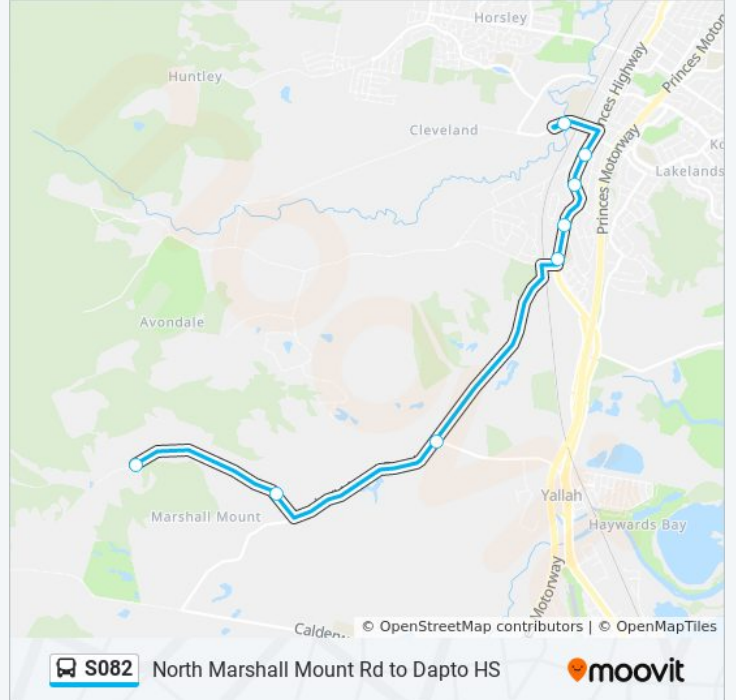

 S082

North Marshall Mount Rd to Dapto HS

Get The App

The S082 bus line North Marshall Mount Rd to Dapto HS has one route. For regular weekdays, their operation hours are:

(1) Dapto HS: 7:50 AM

Use the Moovit App to find the closest S082 bus station near you and find out when is the next S082 bus arriving.

Direction: Dapto HS

8 stops

[VIEW LINE SCHEDULE](#)

- 224 North Marshall Mount Rd
- 36 North Marshall Mount Rd
- Marshall Mount Rd opp Yallah Rd
- Princes Hwy after Huntley Rd
- Princes Hwy opp Mt Brown Rd
- 320 Princes Hwy
- Princes Hwy after Avondale Rd
- Dapto High School, Cleveland Rd

S082 bus Time Schedule

Dapto HS Route Timetable:

Sunday	Not Operational
Monday	7:50 AM
Tuesday	7:50 AM
Wednesday	7:50 AM
Thursday	7:50 AM
Friday	Not Operational
Saturday	Not Operational

S082 bus Info

Direction: Dapto HS

Stops: 8

Trip Duration: 15 min

Line Summary:

S082 bus time schedules and route maps are available in an offline PDF at moovitapp.com. Use the [Moovit App](#) to see live bus times, train schedule or subway schedule, and step-by-step directions for all public transit in Sydney.