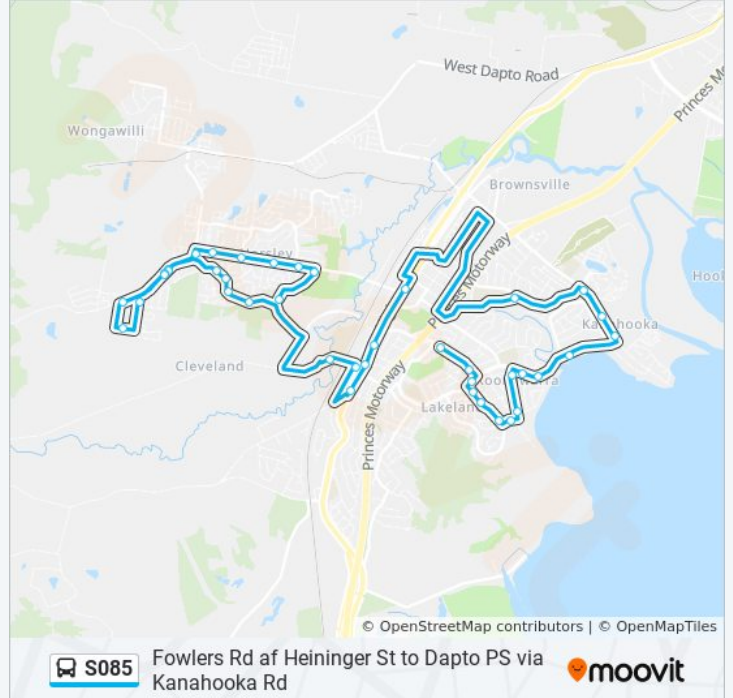

Stops: 40

Trip Duration: 40 min

Line Summary:

Princes Hwy at Cleveland Rd

Princes Hwy opp TAFE Illawarra Institute of Technology

Princes Hwy opp Dapto Mall

Robert St before Thirroul Rd

Kanahooka Rd after Forest Grove Dr

Wyndarra Way at Wybalena Ave

Wyndarra Way at Weemala Cres

Wyndarra Way opp Kurrawa Cres

Lakelands Dr after Parkside Dr

Fowlers Rd after Lakelands Dr

Fowlers Rd opp Dapto Citizens Bowling Club

Direction: Dapto PS

32 stops

[VIEW LINE SCHEDULE](#)

Fowlers Rd after Heining St

Dapto Citizens Bowling Club, Fowlers Rd

Fowlers Rd opp Lakelands Dr

Lakelands Dr before Wyndarra Way

Wyndarra Way at Kurrawa Cres

Wyndarra Way opp Weemala Cres

S085 bus Info

Direction: Dapto PS

Stops: 32

Trip Duration: 30 min

Line Summary:

Gilba Rd after Goondah Ave
Gilba Rd after Galong Cres
Koonawarra Community Centre, Fowlers Rd
Fowlers Rd before Lakeside Dr
Lakeside Dr after Edgeworth Ave
Lakeside Dr at Edgeworth Ave
Kanahooka Rd after Lakeside Dr
Kanahooka Rd before Hoyt St
Kanahooka Rd before Thirroul Rd
Thirroul Rd opp Tait Ave
Thirroul Rd before Fields St
Thirroul Rd at Robert St
Dapto Mall, Princes Hwy
Bong Bong Rd opp Dapto Leagues Club
Reed Park, Bong Bong Rd
Bong Bong Rd opp Parkdale Ave
Bong Bong Rd opp Horsley Dr
Bong Bong Rd at Denham Dr
Lucas Dr at Dawes Ct
Lucas Dr after Glengarry Way
Fairwater Dr opp Boddington Way
Fairwater Dr before Armitage Ave
Dapto Public School, Sierra Dr