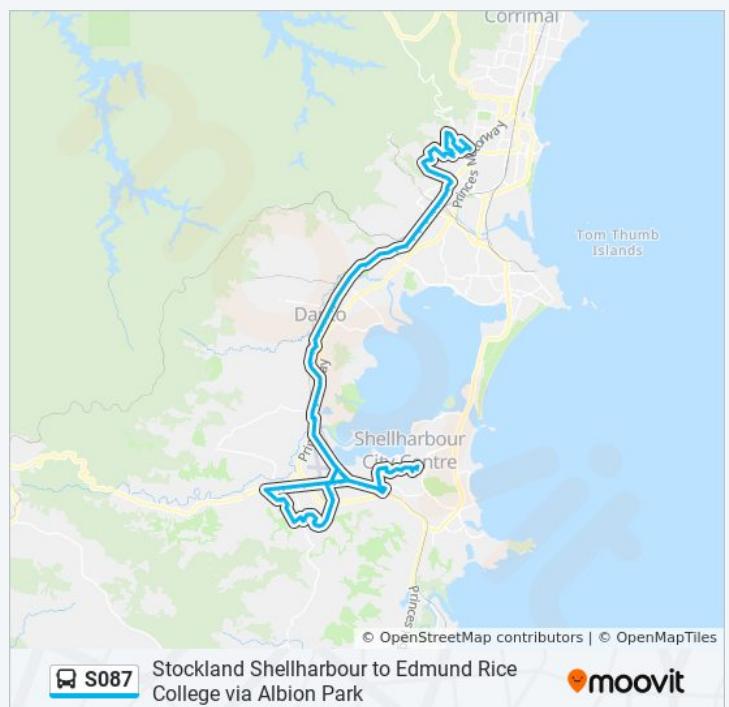

O'Briens Rd opp Figtree High School

O'Briens Rd before Princes Hwy

Princes Hwy opp Gibsons Rd

Princes Hwy opp Sorensen Dr

Princes Hwy after O'Donnell Dr

Princes Hwy opp Chapman St

Tuesday	2:15 PM
Wednesday	2:15 PM
Thursday	2:15 PM
Friday	Not Operational
Saturday	Not Operational

### S087 bus Info

**Direction:** Stockland Shellhbr

**Stops:** 96

**Trip Duration:** 83 min

**Line Summary:**

Princes Hwy at Third Ave

Princes Hwy opp Immaculate Conception  
Catholic Church

Princes Hwy opp Victoria St