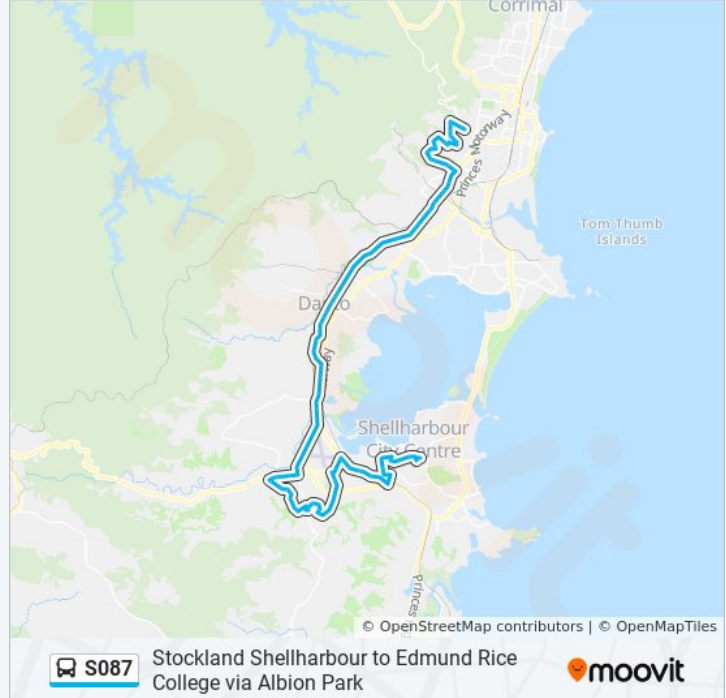

**Stops:** 80

**Trip Duration:** 73 min

**Line Summary:**

Burdekin Dr at Roper Rd

Hillside Dr after Daintree Dr

Hillside Dr at Nepean Pl

Hillside Dr opp Tallowood St

Hillside Dr after Uphi Rd

Princes Hwy opp Kembla Grange Station

Princes Hwy opp Canterbury Rd

Princes Hwy opp Orangegroove Ave

Princes Hwy before Orana Pde

Princes Hwy opp Nolan St

Princes Hwy after Farmborough Rd

Princes Hwy before Tannery St

Immaculate Conception Catholic Church, Princes Hwy

Princes Hwy opp First Ave

Princes Hwy before William St

Princes Hwy after Sorensen Dr

O'Briens Rd after Princes Hwy

Figtree High School, O'Briens Rd

O'Briens Rd before George Fuller Dr