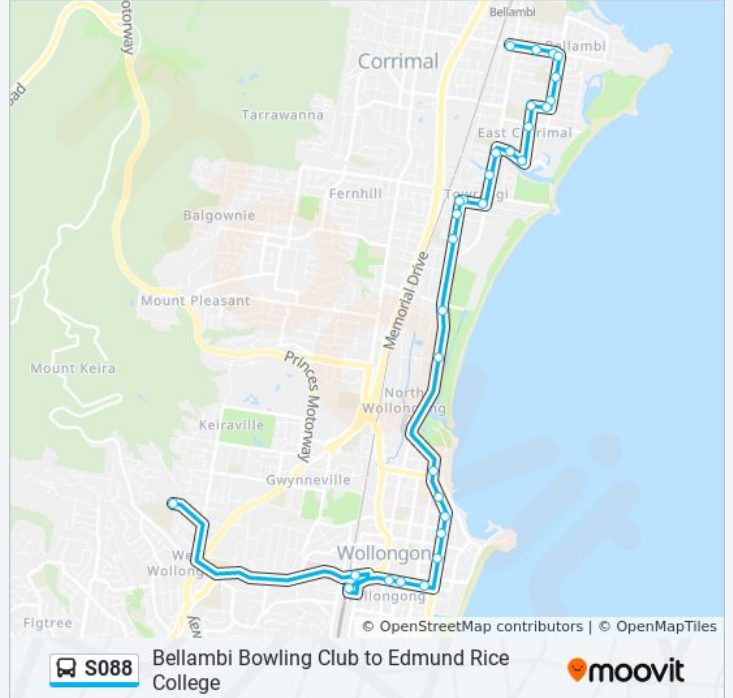

Carters Lane opp Marlo Rd

Carters Lane opp Murrnar Rd

Murrnar Rd at Carters Lane

Murrnar Rd at Pioneer Rd

Pioneer Rd after Glossop St

Pioneer Rd before Gregory Ave

Lake Pde after Payne Rd

S088 bus Time Schedule

Trip Duration: 35 min

Line Summary:

Lake Pde at Carroll Rd
 Carroll Rd before Murray Rd
 Carroll Rd opp Aldridge Ave
 Aldridge Ave before Cawley St
 Cawley St at Thalassa Ave
 Bellambi Public School, Cawley St
 Cawley St before Rothery St
 Rothery St after Cawley St
 Rothery St opp Kent St
 Rothery St opp Bellambi Bowling Club

Direction: Edmund Rice College

35 stops

[VIEW LINE SCHEDULE](#)

Bellambi Bowling Club, Rothery St
 Rothery St at Bond St
 Rothery St before Cawley St
 Cawley St opp Bellambi Public School
 Cawley St at Thalassa Ave
 Aldridge Ave after Cawley St
 Carroll Rd before Dobbie Ave
 Carroll Rd after Murray Rd
 Carroll Rd before Lake Pde
 Lake Pde opp Spinks Rd
 Pioneer Rd opp Augusta St
 Pioneer Rd opp Glossop St
 Murranar Rd after Pioneer Rd
 Murranar Rd at Carters Lane
 Carters Lane after Marlo Rd
 Carters Lane opp Towradgi Public School
 Squires Way opp Innovation Campus
 Corrimal St at Campbell St

Direction: Edmund Rice College

Stops: 35

Trip Duration: 35 min

Line Summary:

Corrimal St after Market St

Wollongong City Council & Library, Burelli St

Wollongong Central, Burelli St, Stand C

Wollongong Central, Burelli St, Stand B