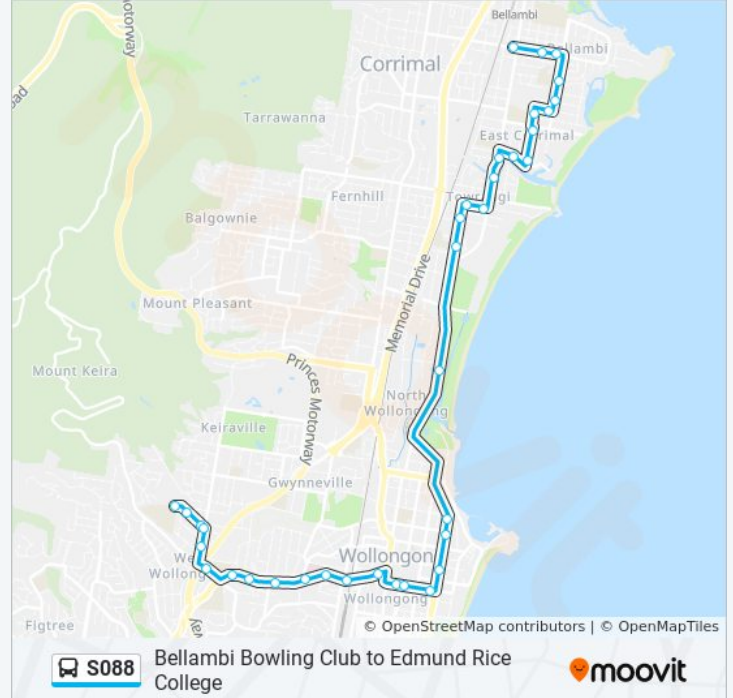

Trip Duration: 35 min

Line Summary:

Lake Pde at Carroll Rd
 Carroll Rd before Murray Rd
 Carroll Rd opp Aldridge Ave
 Aldridge Ave before Cawley St
 Cawley St at Thalassa Ave
 Bellambi Public School, Cawley St
 Cawley St before Rothery St
 Rothery St after Cawley St
 Rothery St opp Kent St
 Rothery St opp Bellambi Bowling Club

Direction: Edmund Rice College

35 stops

[VIEW LINE SCHEDULE](#)

Bellambi Bowling Club, Rothery St
 Rothery St at Bond St
 Rothery St before Cawley St
 Cawley St opp Bellambi Public School
 Cawley St at Thalassa Ave
 Aldridge Ave after Cawley St
 Carroll Rd before Dobbie Ave
 Carroll Rd after Murray Rd
 Carroll Rd before Lake Pde
 Lake Pde opp Spinks Rd
 Pioneer Rd opp Augusta St
 Pioneer Rd opp Glossop St
 Murranar Rd after Pioneer Rd
 Murranar Rd at Carters Lane
 Carters Lane after Marlo Rd
 Carters Lane opp Towradgi Public School
 Squires Way opp Innovation Campus
 Corrimal St at Campbell St

Direction: Edmund Rice College

Stops: 35

Trip Duration: 35 min

Line Summary:

Corrimal St after Market St

Wollongong City Council & Library, Burelli St

Wollongong Central, Burelli St, Stand C

Wollongong Central, Burelli St, Stand B

Robsons Rd opp Buckle Cres

Robsons Rd at Parsons St

Parsons St after Robsons Rd

Parsons St before Armstrong St

Edmund Rice College, School Grounds, Keira Mine Rd

S088 bus time schedules and route maps are available in an offline PDF at moovitapp.com. Use the [Moovit App](#) to see live bus times, train schedule or subway schedule, and step-by-step directions for all public transit in Sydney.