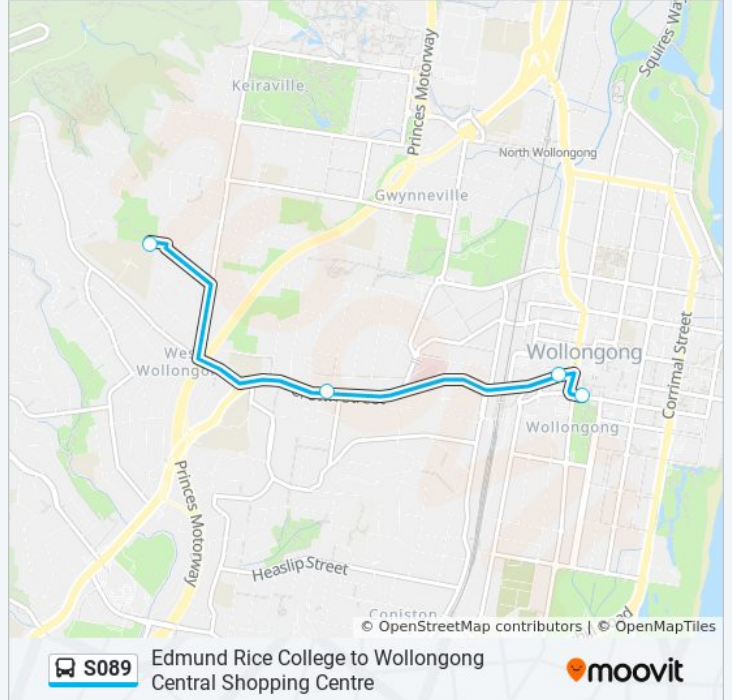

 S089

Edmund Rice College to Wollongong Central Shopping Centre

Get The App

The S089 bus line Edmund Rice College to Wollongong Central Shopping Centre has one route. For regular weekdays, their operation hours are:

(1) Wollongong City: 15:00

Use the Moovit App to find the closest S089 bus station near you and find out when is the next S089 bus arriving.

Direction: Wollongong City

4 stops

[VIEW LINE SCHEDULE](#)

Edmund Rice College, School Grounds, Keira Mine Rd

Crown St at Rosemont St

Crown St before Keira St

Wollongong Central, Burelli St, Stand E

S089 bus Time Schedule

Wollongong City Route Timetable:

Sunday	Not Operational
Monday	15:00
Tuesday	15:00
Wednesday	15:00
Thursday	15:00
Friday	15:00
Saturday	Not Operational

S089 bus Info

Direction: Wollongong City

Stops: 4

Trip Duration: 15 min

Line Summary:

S089 bus time schedules and route maps are available in an offline PDF at moovitapp.com. Use the [Moovit App](#) to see live bus times, train schedule or subway schedule, and step-by-step directions for all public transit in Sydney.