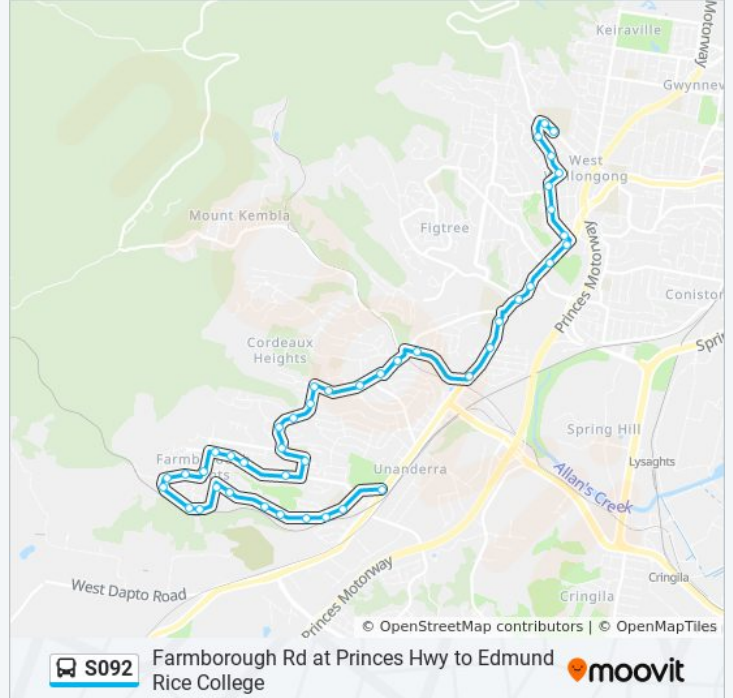

[VIEW LINE SCHEDULE](#)

- Farmborough Rd at Princes Hwy
- Farmborough Rd opp Farmborough Road Public School
- Farmborough Rd opp Kotara Cres
- 119 Farmborough Rd
- 159 Farmborough Rd
- Farmborough Rd opp Crest St
- Farmborough Rd after Bristol Pde
- Fairloch Ave after Farmborough Rd
- Fairloch Ave at Bardess Cres
- Fairloch Ave before Bardess Cres
- Fairloch Ave opp Loch Carron Ave
- Farmborough Rd opp Fairloch Ave
- Farmborough Rd opp Loch Lomond Ave
- Gerard Ave at Carlon Cres
- Panorama Dr after Gerard Ave
- Panorama Dr after Brendon Ave
- Panorama Dr opp Nielson St
- Panorama Dr opp Albermarle St
- Farmborough Aged Care Centre, Waples Rd
- Coachwood Dr after Waples Rd

Stops: 44

Trip Duration: 34 min

Line Summary:

Coachwood Dr before Tamarind Dr
 Coachwood Park, Coachwood Dr
 Coachwood Dr opp Cummins St
 Coachwood Dr at Staff Rd
 Staff Rd opp Coral Cres
 Staff Rd Maynes Pde
 Staff Rd at Balmaringa Cl
 Central Rd at Alukea Rd
 Cordeaux Rd after Gibsons Rd
 Princes Hwy before William St
 Princes Hwy after Sorensen Dr
 Princes Hwy before Gibsons Rd
 Princes Hwy after O'Briens Rd
 Princes Hwy after Figtree Cres
 Princes Hwy opp Figtree Grove Shopping Centre
 Princes Hwy at Thames St
 London Dr opp Shaftsbury Ave
 London Dr before Therry St
 Pooraka Ave after Uralba St
 Yellagong St at Pooraka Ave
 Yellagong St at Bimbadeen Ave
 The Church of Jesus Christ of Latter Day Saints,
 Yellagong St
 Mt Keira Rd opp Yellagong St
 Edmund Rice College, Mt Keira Rd

Direction: Unanderra

43 stops

[VIEW LINE SCHEDULE](#)

Edmund Rice College, Mt Keira Rd
 92 Mt Keira Rd
 Mt Keira Rd at Hurt St
 Mt Keira Rd opp Abercrombie St
 Mount Keira Rd before Crown St

S092 bus Time Schedule

Farmborough Rd after Crest St

S092 bus Info

Direction: Unanderra

Stops: 43

Trip Duration: 30 min

Line Summary:

110 Farmborough Rd

Farmborough Rd after Kotara Cres