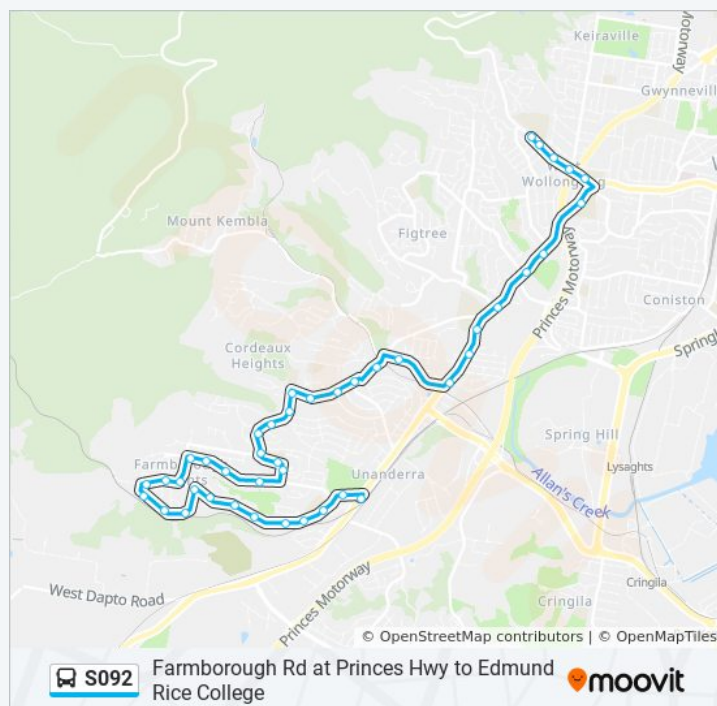

Farmborough Rd after Crest St

S092 bus Info

Direction: Unanderra

Stops: 43

Trip Duration: 30 min

Line Summary:

110 Farmborough Rd

Farmborough Rd after Kotara Cres