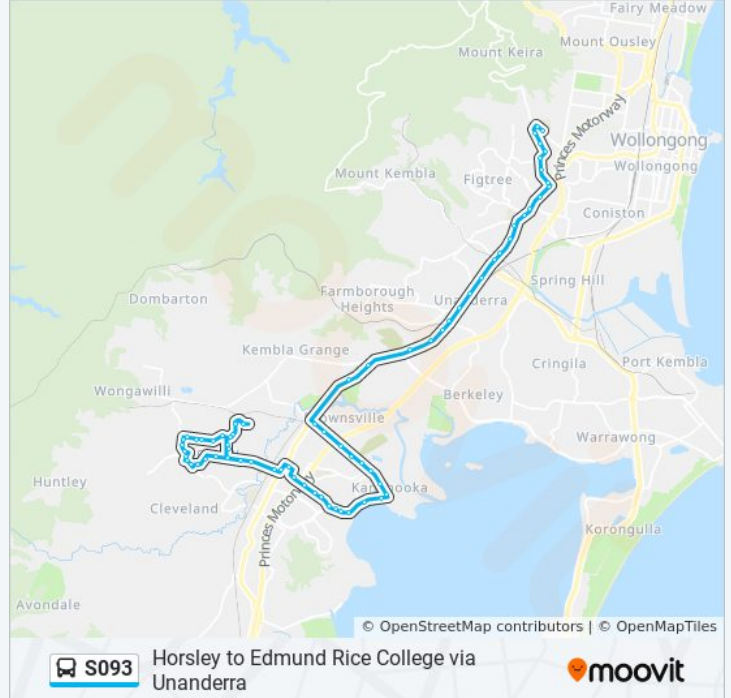

Use the Moovit App to find the closest S093 bus station near you and find out when is the next S093 bus arriving.

**Direction: Edmund Rice College**

70 stops

[VIEW LINE SCHEDULE](#)

- Bong Bong Rd opp Parkdale Ave
- Bong Bong Rd opp Horsley Dr
- Bong Bong Rd at Denham Dr
- Lucas Dr at Dawes Ct
- Lucas Dr after Glengarry Way
- Fairwater Dr opp Lucas Dr
- Fairwater Dr before Highcroft Bvd
- Highcroft Bvd at Moronga Ct
- Bong Bong Rd opp Glenlee Dr
- Glenlee Dr after Bong Bong Rd
- Glenlee Dr before Horsley Dr
- Horsley Dr after Ashwood Pl
- Horsley Dr at Glenwood Gr
- Horsley Dr before Robins Creek Rd
- Horsley Dr opp The Grange
- Horsley Dr at Kariewood Cct
- Huxley Dr at Colony Gdns
- Huxley Dr at Ritchie Cres
- Huxley Dr at Cachia Bvd
- Huxley Dr opp Ritchie Cres
- Huxley Dr opp Ellenborough Pl

**Direction:** Edmund Rice College

**Stops:** 70

**Trip Duration:** 43 min

**Line Summary:**

Horsley Dr after Greenbrook PI  
Horsley Dr at Parkdale Ave  
Bong Bong Rd opp Reed Park  
Dapto Leagues Club, Bong Bong Rd  
Princes Hwy opp Dapto Mall  
Baan Baan St after Dapto Square Lane  
Byamee St before Mulda St  
Byamee St at Bangaroo Ave  
Byamee St at Bingara Ave  
Byamee St opp Aldinga Rd  
Koonawarra Public School, Byamee St  
Fowlers Rd opp Gilba Rd  
Koonawarra Community Centre, Fowlers Rd  
Fowlers Rd before Lakeside Dr  
Lakeside Dr after Edgeworth Ave  
Lakeside Dr at Edgeworth Ave  
Kanahooka Rd after Lakeside Dr  
Kanahooka Rd before Hoyt St  
Kanahooka Rd before Thirroul Rd  
Kanahooka Rd opp Hayes Park Public School  
Kanahooka Rd at Brolga St  
Kanahooka Rd at Exmouth Rd  
Kanahooka Rd opp Brownsville Ave  
Kanahooka Rd before Prince Edward Dr  
Princes Hwy opp Kembla Grange PI  
Princes Hwy opp Kembla Grange Station  
Princes Hwy opp Canterbury Rd  
Princes Hwy opp Orangegrove Ave  
Princes Hwy before Orana Pde  
Princes Hwy opp Nolan St  
Princes Hwy after Farmborough Rd  
Princes Hwy before Tannery St  
Immaculate Conception Catholic Church, Princes