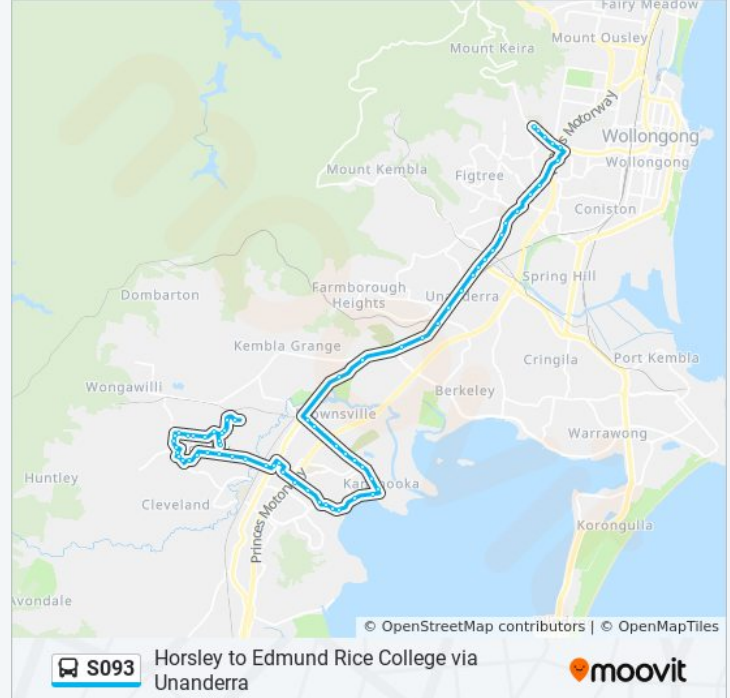

**Direction:** Edmund Rice College

**Stops:** 70

**Trip Duration:** 43 min

**Line Summary:**

Horsley Dr after Greenbrook PI  
Horsley Dr at Parkdale Ave  
Bong Bong Rd opp Reed Park  
Dapto Leagues Club, Bong Bong Rd  
Princes Hwy opp Dapto Mall  
Baan Baan St after Dapto Square Lane  
Byamee St before Mulda St  
Byamee St at Bangaroo Ave  
Byamee St at Bingara Ave  
Byamee St opp Aldinga Rd  
Koonawarra Public School, Byamee St  
Fowlers Rd opp Gilba Rd  
Koonawarra Community Centre, Fowlers Rd  
Fowlers Rd before Lakeside Dr  
Lakeside Dr after Edgeworth Ave  
Lakeside Dr at Edgeworth Ave  
Kanahooka Rd after Lakeside Dr  
Kanahooka Rd before Hoyt St  
Kanahooka Rd before Thirroul Rd  
Kanahooka Rd opp Hayes Park Public School  
Kanahooka Rd at Brolga St  
Kanahooka Rd at Exmouth Rd  
Kanahooka Rd opp Brownsville Ave  
Kanahooka Rd before Prince Edward Dr  
Princes Hwy opp Kembla Grange PI  
Princes Hwy opp Kembla Grange Station  
Princes Hwy opp Canterbury Rd  
Princes Hwy opp Orangegrove Ave  
Princes Hwy before Orana Pde  
Princes Hwy opp Nolan St  
Princes Hwy after Farmborough Rd  
Princes Hwy before Tannery St  
Immaculate Conception Catholic Church, Princes

Byamee St opp Bambil Cres

Byamee St at Cirrus St

Byamee St before Moombara St

Baan Baan St before Dapto Square Lane

Dapto Mall, Princes Hwy

Bong Bong Rd opp Dapto Leagues Club

Reed Park, Bong Bong Rd

Bong Bong Rd opp Parkdale Ave

Bong Bong Rd opp Horsley Dr

Bong Bong Rd at Denham Dr

Lucas Dr at Dawes Ct

Lucas Dr after Glengarry Way

Fairwater Dr opp Lucas Dr

Fairwater Dr before Highcroft Bvd

Highcroft Bvd at Moronga Ct

Bong Bong Rd opp Glenlee Dr