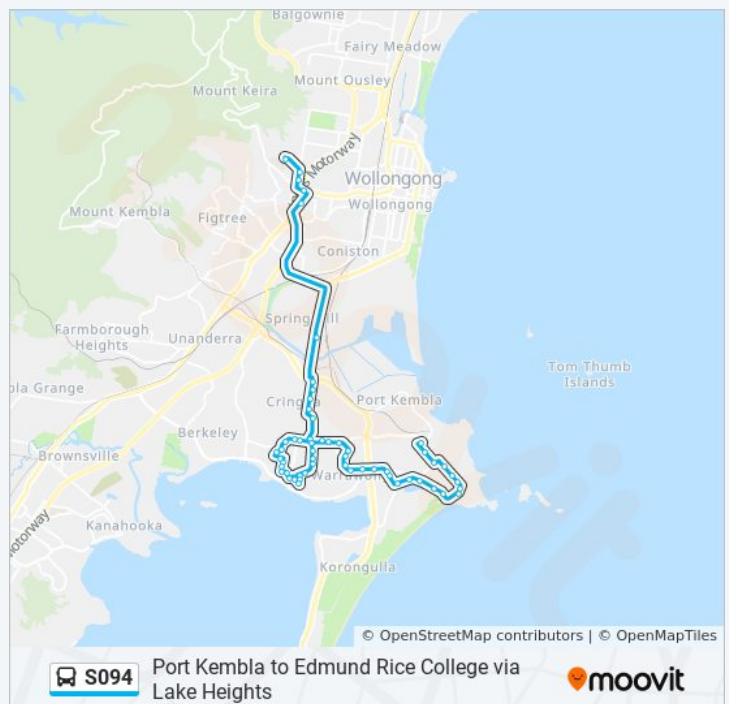

Cringila Public School, Lake Ave

Lake Ave opp Newcastle St

Lake Ave at Gorrell St

Lake Ave at Merrett Ave

Springhill Rd before Entry Rd

Princes Hwy opp The Illawarra Grammar School

Mount Keira Rd before Princes Hwy

Gloria Cres at Lake Heights Rd

Lake Heights Rd before Hassan St

**S094 bus Time Schedule**

Port Kembla Route Timetable:

Sunday	Not Operational
Monday	2:10 PM
Tuesday	2:10 PM
Wednesday	2:10 PM
Thursday	2:10 PM
Friday	Not Operational
Saturday	Not Operational

**S094 bus Info**

**Direction:** Port Kembla

**Stops:** 56

**Trip Duration:** 45 min

**Line Summary:**

Hassan St opp Ranchby Ave

Ranchby Ave before Claremont Ave

Claremont Ave at Ranchby Ave