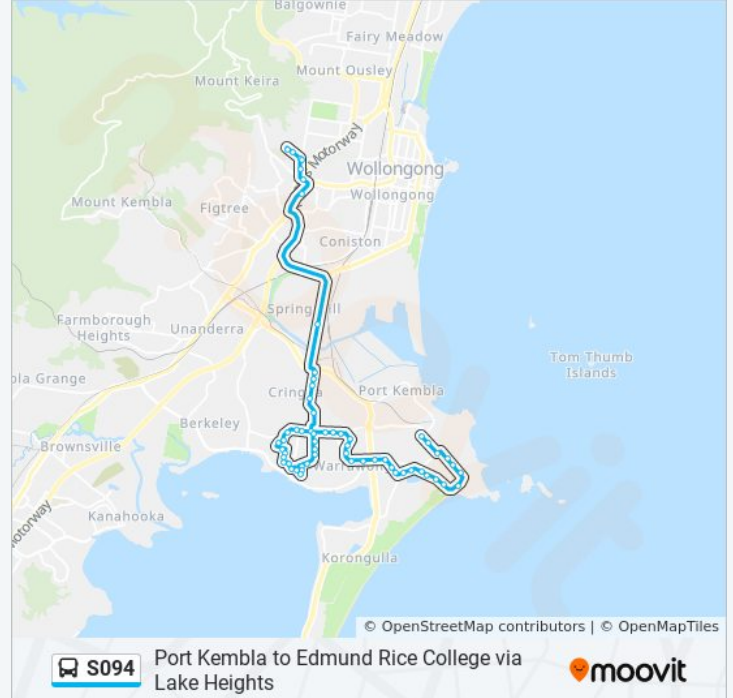

Third Ave N before Bruce Rd

Cringila Public School, Lake Ave

Lake Ave opp Newcastle St

Lake Ave at Gorrell St

Lake Ave at Merrett Ave

Springhill Rd before Entry Rd

Princes Hwy opp The Illawarra Grammar School

Mount Keira Rd before Princes Hwy

Robsons Rd opp Buckle Cres

Robsons Rd at Parsons St

Parsons St after Robsons Rd

Parsons St before Armstrong St

Edmund Rice College, School Grounds, Keira Mine Rd

**Direction: Port Kembla**

56 stops

[VIEW LINE SCHEDULE](#)

**S094 bus Info**

**Direction:** Port Kembla

**Stops:** 56

**Trip Duration:** 45 min

**Line Summary:**

Hassan St opp Ranchby Ave

Ranchby Ave before Claremont Ave

Claremont Ave at Ranchby Ave