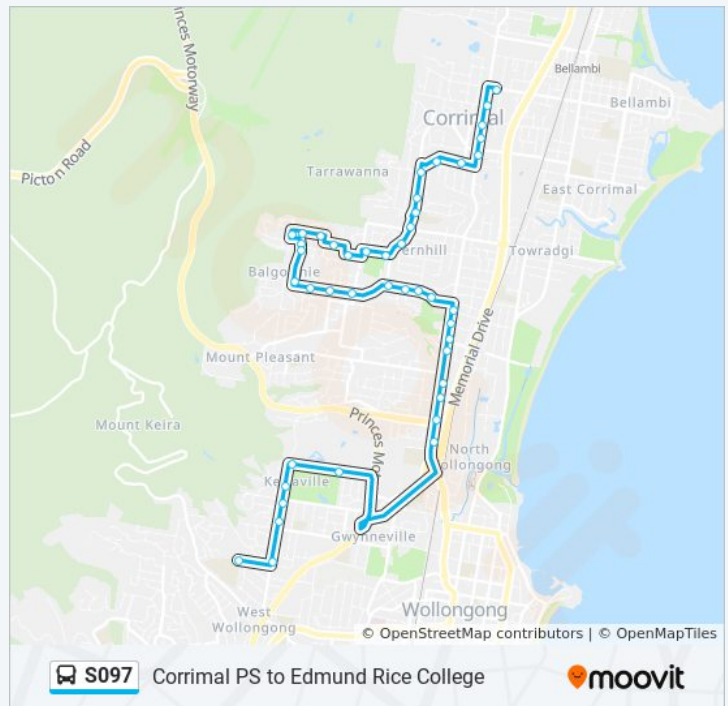

Princes Hwy opp St Columbkille's Corrimal Primary School

Princes Hwy after Collins St

Corrimal Memorial Park, Princes Hwy

Stockland Corrimal, Princes Hwy

Tarrawanna Rd before Yuill Ave

Tarrawanna Rd at Angel St

Meadow St opp Harrigan St

Tarrawanna Community Hall, Meadow St

Tarrawanna Public School, Meadow St

Meadow St at Caldwell Ave

Meadow St at Douglas Rd

Brian St after Meadow St

Brian St before Foothills Rd

Margaret St opp Duncan St

Duncan St opp Tucker Ave

Frost St opp Ward Pl

Frost St before Brokers Rd

Brokers Rd before Duncan St

Chalmers St before Margaret St

Chalmers St at Margaret St

Chalmers St opp Balgownie Public School

Balgownie Rd opp James Pearson Park

Balgownie Rd before Church St

Balgownie Rd at Foothills Rd

Balgownie Rd at Meadow St

Balgownie Rd at Strathallan Ave

Balgownie Rd before Alexander St

Balgownie Rd opp Guest Park

Princes Hwy opp Fairy Meadow Demonstration School

Princes Hwy opp Guest Park

Princes Hwy at Elliotts Rd

Tuesday	07:10
Wednesday	07:10
Thursday	07:10
Friday	07:10
Saturday	Not Operational

S097 bus Info

Direction: Edmund Rice College

Stops: 44

Trip Duration: 32 min

Line Summary: