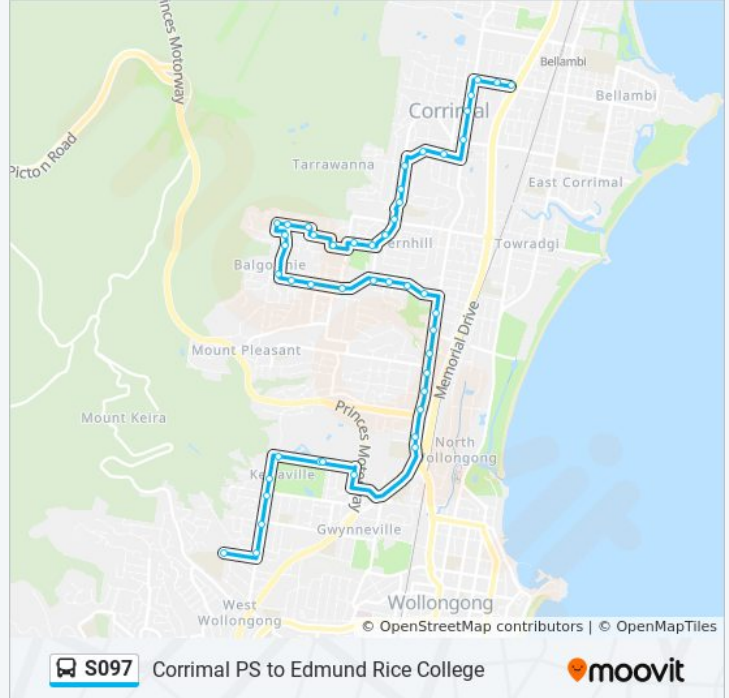

Direction: Corrimal

47 stops

[VIEW LINE SCHEDULE](#)

- Edmund Rice College, School Grounds, Keira Mine Rd
- Robsons Rd after Keira Mine Rd
- Robsons Rd at Gipps Rd
- Robson Rd before Murphys Ave
- 32 Robsons Rd
- Northfields Ave after Robsons Rd
- University of Wollongong, Northfields Ave, Stand C
- University of Wollongong, Northfields Ave, Stand B
- Irvine St opp Madoline St
- Wollongong High School Performing Arts Centre, Princes Hwy
- Princes Hwy after Lysaght St
- Princes Hwy after Mt Ousley Rd
- Princes Hwy after McGrath St
- St John Vianney's Catholic Church, Princes Hwy
- Cabbage Tree Hotel, Princes Hwy
- Princes Hwy opp Elliotts Rd
- Guest Park, Princes Hwy
- Fairy Meadow Demonstration School, Balgownie Rd
- Guest Park, Balgownie Rd

Tarrawanna Rd opp Yuill Ave

Princes Hwy after Railway St

Living Hope Baptist Church, Princes Hwy

St Columbkille's Corrimal Primary School,
Princes Hwy

Rothery St opp Corrimal Public School

Rothery St at Eager St

Rothery St before Memorial Dr

Direction: Edmund Rice College

44 stops

[VIEW LINE SCHEDULE](#)

Corrimal Public School, Rothery St

S097 bus Time Schedule

Edmund Rice College Route Timetable:

Sunday Not Operational

Monday 07:10

Princes Hwy opp St Columbkille's Corrimal Primary School

Princes Hwy after Collins St

Corrimal Memorial Park, Princes Hwy

Stockland Corrimal, Princes Hwy

Tarrawanna Rd before Yuill Ave

Tarrawanna Rd at Angel St