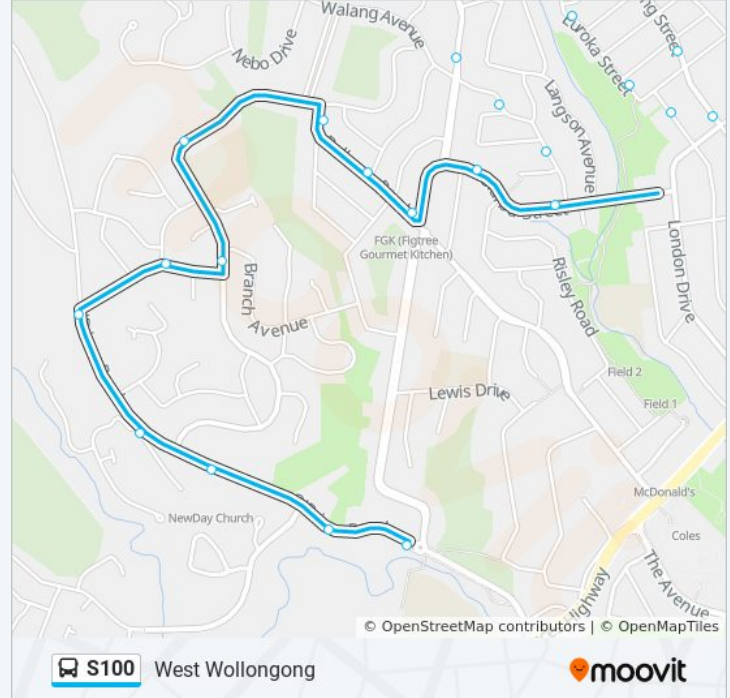

Direction: West Wollongong

37 stops

[VIEW LINE SCHEDULE](#)

Figtree High School, O'Briens Rd
O'Briens Rd before George Fuller Dr
Wollongong Church of Christ, O'Briens Rd
O'Briens Rd at Darragh Dr
O'Briens Rd opp Lamerton Dr
Lamerton Dr at Belwarra Ave
Jacaranda Ave opp Branch Ave
Nareena Hills Home Self Care United, Jacaranda Ave
Brentwood Ave after Jacaranda Ave
Bellevue Rd at Cypress Ave
Bellevue Road at Uralba St
Uralba St opp Zelang Ave
Uralba St at Walang Ave
Walang Ave at Kilbirnie Pl
Walang Ave before Kilbirnie Pl
Koloona Ave after Walang Ave
Koloona Ave at St Marks Cres
Koloona Ave at Valley Dr
Carcoola St after Koloona Ave
Euroka St after Immarna Ave
Euroka St after Adina Ave

Stops: 37

Trip Duration: 13 min

Line Summary:

Euroka St at Bimbadeen Ave

Bukari St after Koorabel Ave

Yellagong St at Pooraka Ave

Yellagong St at Bimbadeen Ave

The Church of Jesus Christ of Latter Day Saints,
Yellagong St

Mt Keira Rd at Yellagong St

Spring St after Mt Keira Rd

Spring St after Keira St

Spring St opp Medway Dr

Mt Keira Rd at Allen St

Mt Keira Rd before Spring St

Mt Keira Rd opp Yellagong St

Edmund Rice College, Mt Keira Rd

92 Mt Keira Rd

Mt Keira Rd at Hurt St

Mt Keira Rd opp Abercrombie St

S100 bus time schedules and route maps are available in an offline PDF at moovitapp.com. Use the [Moovit App](#) to see live bus times, train schedule or subway schedule, and step-by-step directions for all public transit in Sydney.