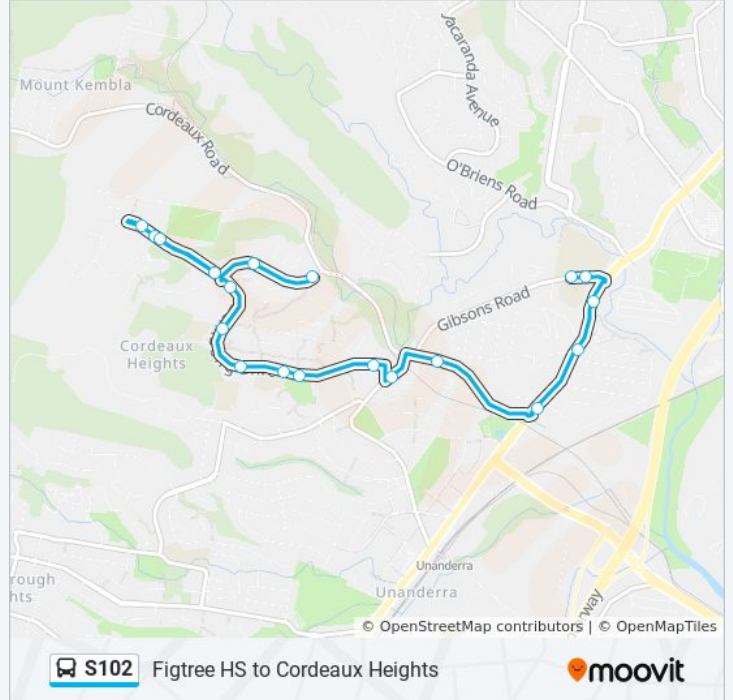

Direction: Cordeaux Heights

20 stops

[VIEW LINE SCHEDULE](#)

Figtree High School, Gibsons Rd

Figtree High School, Gibsons Rd

Princes Hwy opp Gibsons Rd

Princes Hwy opp Sorensen Dr

Princes Hwy after O'Donnell Dr

S102 bus Info

Direction: Cordeaux Heights

Stops: 20

Trip Duration: 15 min

Line Summary:

S102 bus time schedules and route maps are available in an offline PDF at moovitapp.com. Use the [Moovit App](#) to see live bus times, train schedule or subway schedule, and step-by-step directions for all public transit in Sydney.