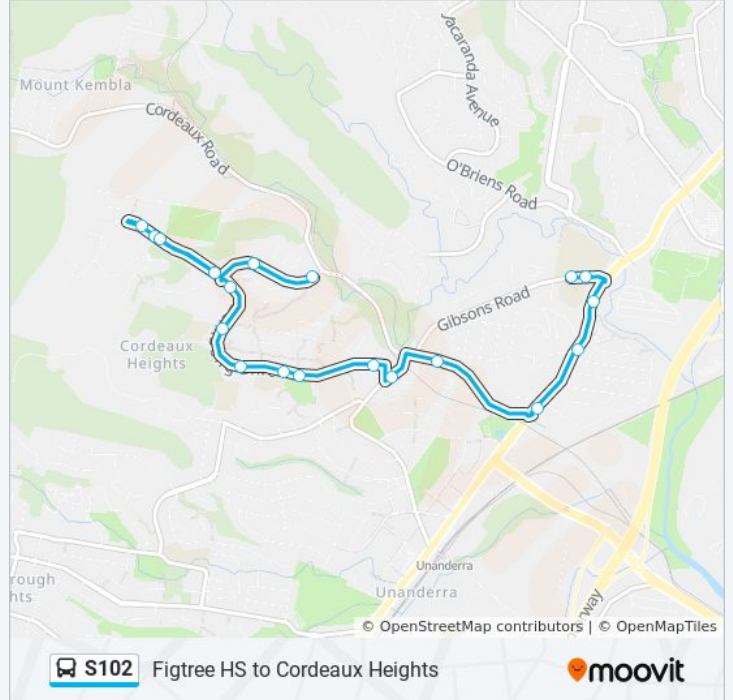

**Direction: Cordeaux Heights**

20 stops

[VIEW LINE SCHEDULE](#)

Figtree High School, Gibsons Rd

Figtree High School, Gibsons Rd

Princes Hwy opp Gibsons Rd

Princes Hwy opp Sorensen Dr

Princes Hwy after O'Donnell Dr

**S102 bus Info**

**Direction:** Cordeaux Heights

**Stops:** 20

**Trip Duration:** 15 min

**Line Summary:**

S102 bus time schedules and route maps are available in an offline PDF at [moovitapp.com](https://moovitapp.com). Use the [Moovit App](#) to see live bus times, train schedule or subway schedule, and step-by-step directions for all public transit in Sydney.