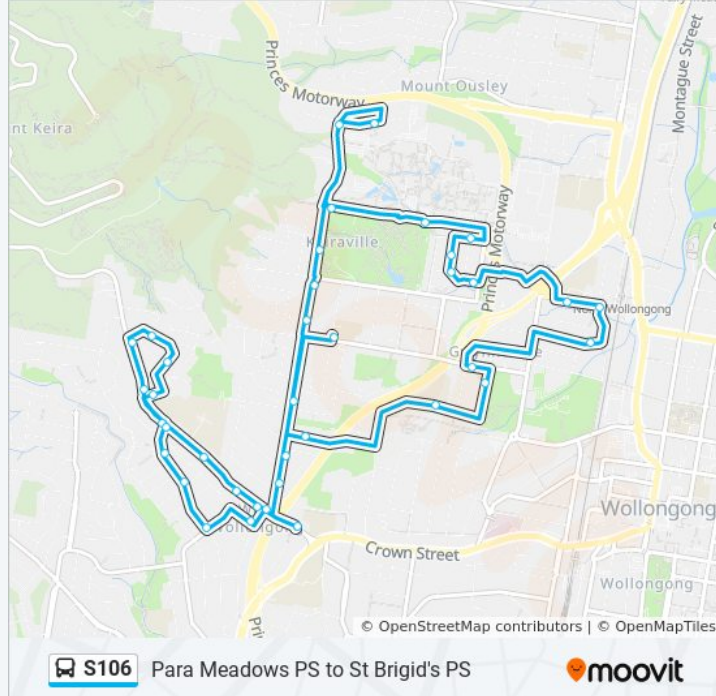

Use the Moovit App to find the closest S106 bus station near you and find out when is the next S106 bus arriving.

Direction: Gwynneville PS

25 stops

[VIEW LINE SCHEDULE](#)

- Porter St opp Para Meadows School
- Foley St opp Hillview Ave
- Crawford Ave at Lucinda St
- Crawford Ave at Mountview Ave
- Crawford Ave at Porter St
- Porter St opp Para Meadows School
- University Ave after Graham Ave
- Spearing Pde at Irvine St
- Sidney St at Leahy Cres
- Sidney St after Leahy Cres
- Madoline St opp Hoskins St
- University of Wollongong, Northfields Ave, Stand F
- Northfields Ave at Robsons Rd
- Robsons Rd at Dallas St
- Dallas St after Ashcroft Pl
- Robsons Rd opp 32
- Wollongong Conservatorium of Music, Murphys Ave
- Keiraville Public School, Grey Rd
- Rose St opp Grey St
- Rose St at Robsons Rd
- Robsons Rd before Keira Mine Rd

Stops: 25

Trip Duration: 22 min

Line Summary:

Reserve St after Robsons Rd

Gwynneville Public School, Acacia Ave

St Brigid's Primary School, Vickery St

St Brigid's Primary School, Gipps Rd

Direction: West Wollongong

S106 bus Info

Direction: West Wollongong

Stops: 38

Trip Duration: 38 min

Line Summary:

Robsons Rd before Gipps Rd

Robsons Rd before Keira Mine Rd

Robsons Rd at Sheppard St

Mt Keira Rd opp Abercrombie St

Mount Keira Rd before Crown St

S106 bus time schedules and route maps are available in an offline PDF at moovitapp.com. Use the [Moovit App](#) to see live bus times, train schedule or subway schedule, and step-by-step directions for all public transit in Sydney.