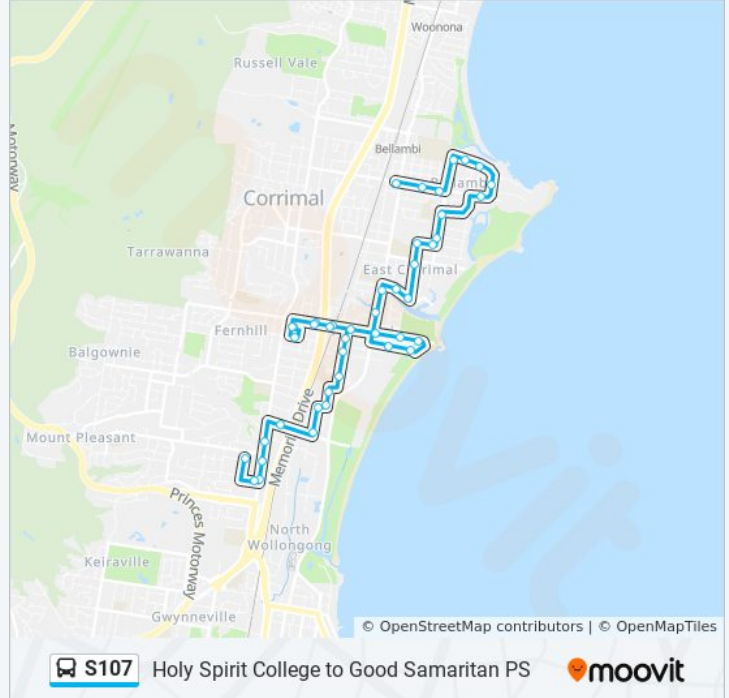

Stops: 43

Trip Duration: 40 min

Line Summary:

Towradgi Rd after Pioneer Rd

Towradgi Rd at Moray Rd

Towradgi Park Bowling Club, Towradgi Rd

Murrarar Rd at Marine Pde

Towradgi Park Retirement Village, Murrarar Rd

Bellambi Public School, Cawley St

Rothery St opp Tressider Pl

Rothery St after Scobie Cres

Rothery St at Chounding Cres

Bellambi Point Community Preschool, Rothery St

Cawley St opp Holy Spirit College

Rothery St after Cawley St

Rothery St opp Kent St

Rothery St opp Bellambi Bowling Club

Direction: Good Samaritan

38 stops

[VIEW LINE SCHEDULE](#)

Holy Spirit College, Cawley St

Elizabeth Park, Rothery St

Rothery St opp Tressider Pl

Towradgi Rd at Ocean St

Towradgi Rd after Memorial Dr

John St at Elizabeth St

Hope St after George St

John St opp Elizabeth St

Towradgi Rd before Dalton St

Towradgi Rd at Carr St

Carters Lane after Marlo Rd