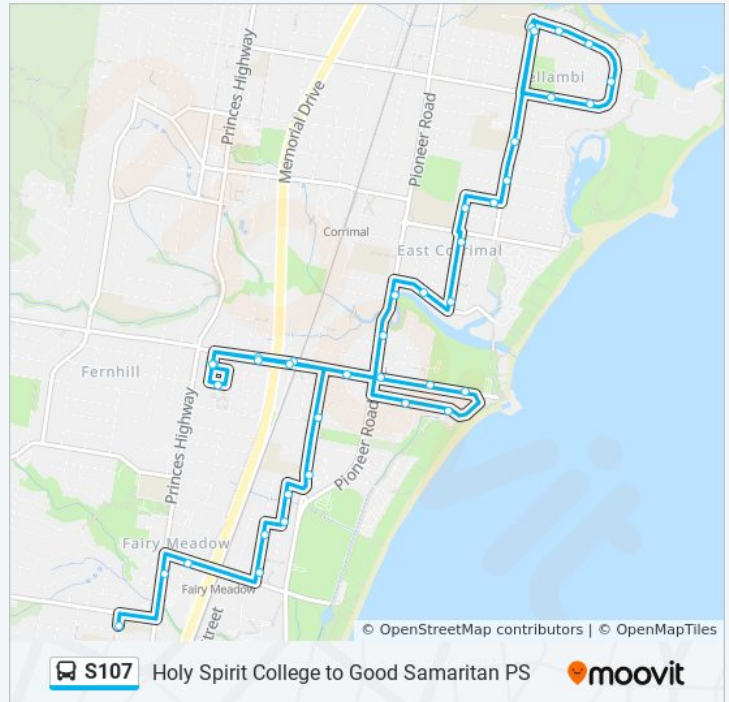

Stops: 43

Trip Duration: 40 min

Line Summary:

Towradgi Rd after Pioneer Rd

Towradgi Rd at Moray Rd

Towradgi Park Bowling Club, Towradgi Rd

Murrarar Rd at Marine Pde

Towradgi Park Retirement Village, Murrarar Rd

Towradgi Rd at Ocean St

Towradgi Rd after Memorial Dr

John St at Elizabeth St

Hope St after George St

John St opp Elizabeth St

Towradgi Rd before Dalton St

Towradgi Rd at Carr St

Carters Lane after Marlo Rd

Carters Lane opp Towradgi Public School

Donald St after Dixon St

Donald St at Holder St

Storey St after Holder St

Storey St before Elliotts Rd

Elliotts Rd at Grafton St

Princes Hwy opp Guest Ave

Good Samaritan Primary School, McGrath St

S107 bus Info

Direction: Good Samaritan

Stops: 38

Trip Duration: 31 min

Line Summary:

5167 bus time schedules and route maps are available in an online PDF at moovitapp.com. Use the [Moovit App](#) to see live bus times, train schedule or subway schedule, and step-by-step directions for all public transit in Sydney.