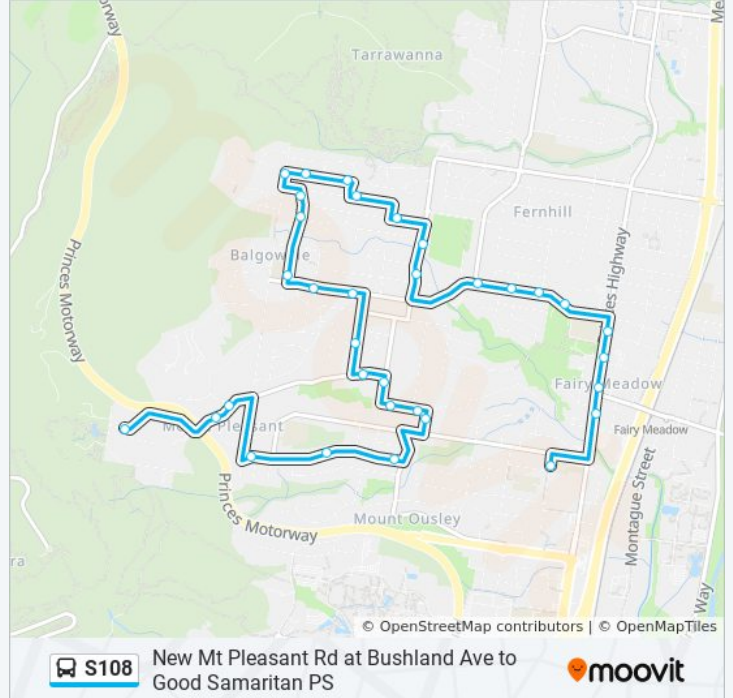

 **S108**

New Mt Pleasant Rd at Bushland Ave to Good Samaritan PS

Get The App

The S108 bus line (New Mt Pleasant Rd at Bushland Ave to Good Samaritan PS) has 2 routes. For regular weekdays, their operation hours are:

S108 bus Time Schedule

Good Samaritan Route Timetable:

Sunday	Not Operational
Monday	8:23 AM
Tuesday	8:23 AM
Wednesday	8:23 AM
Thursday	8:23 AM
Friday	Not Operational
Saturday	Not Operational

S108 bus Info

Direction: Good Samaritan

Stops: 33

Trip Duration: 27 min

Line Summary:

Margaret St at Duncan St
 Foothills Rd opp Margaret St
 Foothills Rd before Farrell St
 Balgownie Rd at Meadow St
 Balgownie Rd at Strathallan Ave
 Balgownie Rd before Alexander St
 Balgownie Rd opp Guest Park
 Princes Hwy opp Fairy Meadow Demonstration School
 Princes Hwy opp Guest Park
 Princes Hwy at Elliotts Rd
 Princes Hwy opp Guest Ave
 Good Samaritan Primary School, McGrath St

Direction: Mount Pleasant

Stops: 36

Trip Duration: 30 min

Line Summary:

Frost St at Tucker Ave

Duncan St at Tucker Ave

Margaret St at Duncan St

Foothills Rd before Hutchinson Dr