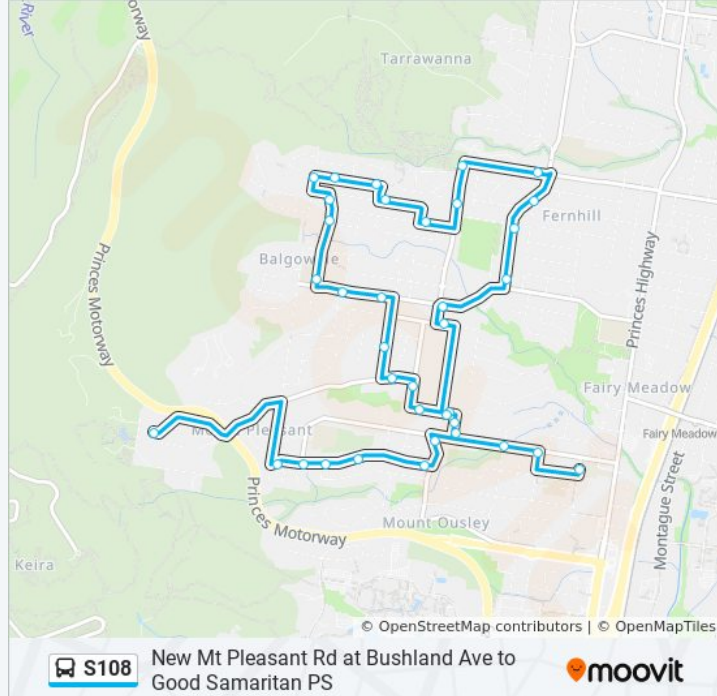

 **S108**

New Mt Pleasant Rd at Bushland Ave to Good Samaritan PS

Get The App

The S108 bus line (New Mt Pleasant Rd at Bushland Ave to Good Samaritan PS) has 2 routes. For regular weekdays, their operation hours are:

Direction: Good Samaritan

Stops: 33

Trip Duration: 27 min

Line Summary:

Margaret St at Duncan St
 Foothills Rd opp Margaret St
 Foothills Rd before Farrell St
 Balgownie Rd at Meadow St
 Balgownie Rd at Strathallan Ave
 Balgownie Rd before Alexander St
 Balgownie Rd opp Guest Park
 Princes Hwy opp Fairy Meadow Demonstration School
 Princes Hwy opp Guest Park
 Princes Hwy at Elliotts Rd
 Princes Hwy opp Guest Ave
 Good Samaritan Primary School, McGrath St

Direction: Mount Pleasant

Stops: 36

Trip Duration: 30 min

Line Summary:

Frost St at Tucker Ave

Duncan St at Tucker Ave

Margaret St at Duncan St

Foothills Rd before Hutchinson Dr

Dawson St at Cabbage Tree Lane

Foothills Rd at Cabbage Tree Lane

Ramah Ave after Foothills Rd

Ramah Ave opp Woodland Pde

Ramah Ave at Greenslopes Ave

Ramah Ave opp Alvan Pde

Ramah Ave before Brokers Rd

New Mt Pleasant Rd at Bushland Ave