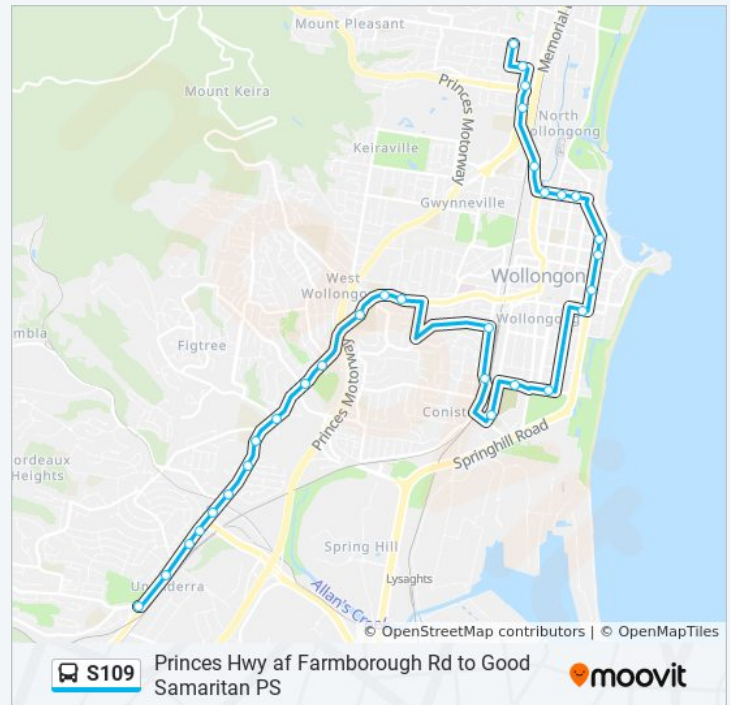

Direction: Unanderra

Stops: 30

Trip Duration: 35 min

Line Summary:

Corrimal St at Campbell St

Corrimal St after Market St

Wollongong City Council & Library, Burelli St

Swan St opp Evans St

Wollongong General Cemetery, Swan St

Coniston Public School, Auburn St

Gladstone Ave before South St

TAFE Illawarra, Gladstone Ave

Crown St opp Gilmore St

Crown St opp Fisher St

The Illawarra Grammar School, Princes Hwy

Princes Hwy opp Thames St

Figtree Grove Shopping Centre, Princes Hwy

Princes Hwy before Woodrow Pl

Princes Hwy opp Gibsons Rd

Princes Hwy opp Sorensen Dr

Princes Hwy after O'Donnell Dr

Princes Hwy opp Chapman St

Princes Hwy at Third Ave

Princes Hwy opp Immaculate Conception
Catholic Church

Princes Hwy opp Victoria St

Farmborough Rd at Princes Hwy

S109 bus time schedules and route maps are available in an offline PDF at moovitapp.com. Use the [Moovit App](#) to see live bus times, train schedule or subway schedule, and step-by-step directions for all public transit in Sydney.

[About Moovit](#) · [MaaS Solutions](#) · [Supported Countries](#) · [Mooviter Community](#)

© 2024 Moovit - All Rights Reserved

Check Live Arrival Times