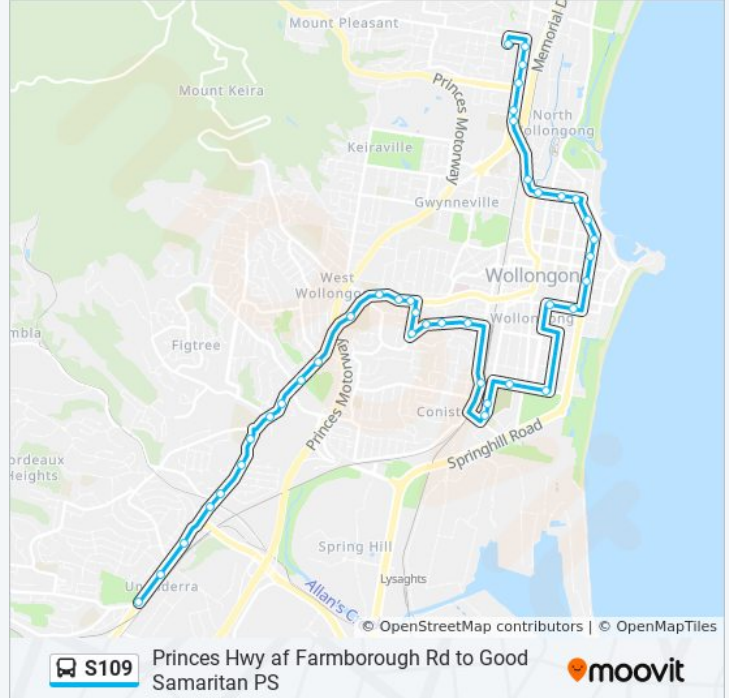

 **S109**

Princes Hwy af Farmborough Rd to Good Samaritan PS

[Get The App](#)

The S109 bus line (Princes Hwy af Farmborough Rd to Good Samaritan PS) has 2 routes. For regular weekdays, their operation hours are:

Stops: 41

Trip Duration: 45 min

Line Summary:

Gladstone Ave opp Union St

Auburn St opp Coniston Public School

Auburn St after Miller St

Swan St opp Wollongong General Cemetery

Swan St before Kembla St

Bourke St at Park St

Bourke St opp Noel St

Princes Hwy opp Achilles Ave

Wollongong High School Performing Arts Centre,
Princes Hwy

Princes Hwy after Lysaght St

Princes Hwy after Mt Ousley Rd

Princes Hwy after McGrath St

St John Vianney's Catholic Church, Princes Hwy

Good Samaritan Primary School, McGrath St

Direction: Unanderra

30 stops

[VIEW LINE SCHEDULE](#)

Good Samaritan Primary School, McGrath St

McGrath St before Princes Hwy