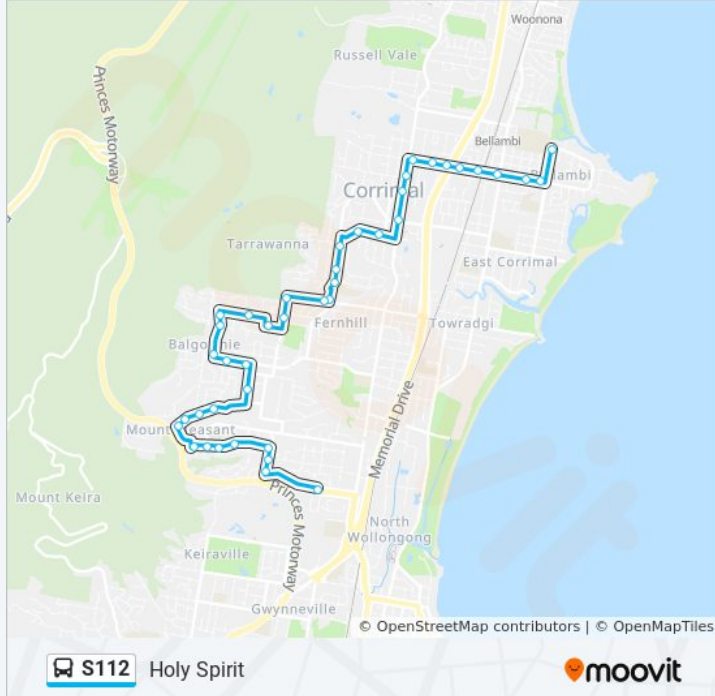

Balgownie Rd after Kembla St

James Pearson Park, Balgownie Rd

Balgownie Public School, Chalmers St

Chalmers St opp Hill Gr

Chalmers St before Duncan St

Duncan St at Tucker Ave

Margaret St at Duncan St

Foothills Rd before Hutchinson Dr

Foothills Rd opp Caldwell Ave

Caldwell Ave opp Alpini Park

Meadow St after Caldwell Ave

Meadow St opp Tarrawanna Public School

Meadow St opp Tarrawanna Community Hall

Meadow St at Harrigan St

Tarrawanna Rd opp Angel St

Tarrawanna Rd opp Yuill Ave

Princes Hwy after Railway St

Living Hope Baptist Church, Princes Hwy

St Columbkille's Corrimal Primary School,
Princes Hwy

Rothery St opp Corrimal Public School

Rothery St at Eager St

Rothery St before Memorial Dr

Rothery St after Memorial Dr

Rothery St before Brompton Rd

Bellambi Bowling Club, Rothery St

Rothery St at Bond St

Rothery St before Cawley St

Holy Spirit College, Cawley St

S112 bus time schedules and route maps are available in an offline PDF at moovitapp.com. Use the [Moovit App](#) to see live bus times, train schedule or subway schedule, and step-by-step directions for all public transit in Sydney.

[About Moovit](#) · [MaaS Solutions](#) · [Supported Countries](#) · [Mooviter Community](#)

Check Live Arrival Times