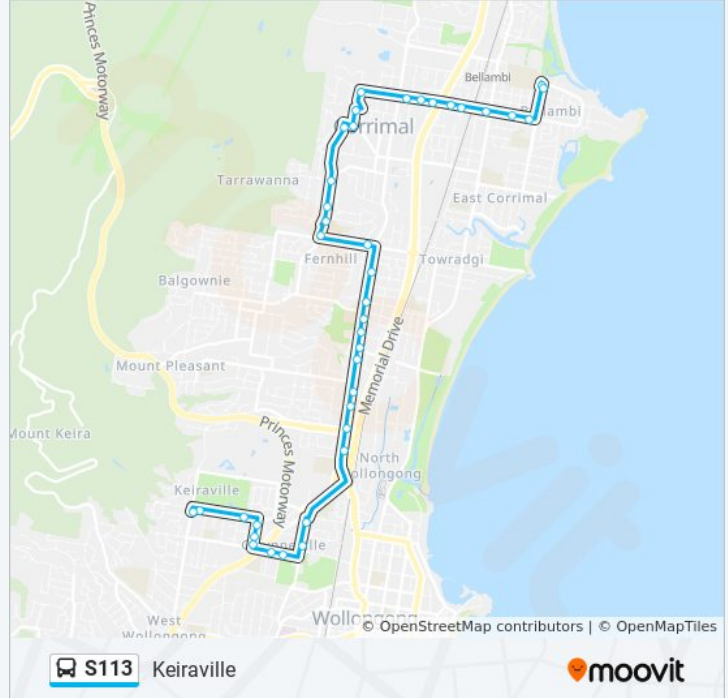

Direction: Holy Spirit

37 stops

[VIEW LINE SCHEDULE](#)

Wollongong Conservatorium of Music, Murphys Ave

Wollongong Botanic Garden, Murphys Ave

Eastern St opp Gwynne St

Eastern St before Gipps Rd

Gipps Rd opp Wiseman Park

Foley St opp Gipps St

Foley St opp Lucinda St

TAFE Illawarra, University Ave

Wollongong High School Performing Arts Centre, Princes Hwy

Princes Hwy after Lysaght St

Princes Hwy after Mt Ousley Rd

Princes Hwy after McGrath St

Princes Hwy opp Lysaght Ave

Foley St opp Hillview Ave

Foley St opp Catherine St

Wiseman Park, Gipps Rd

St Brigid's Primary School, Gipps Rd

Eastern St after Gipps Rd

St John's Anglican Church, Eastern St

Eastern St at Gwynne St

Murphys Ave opp Wollongong Botanic Garden

Murphys Ave opp Wollongong Conservatorium of Music

Robsons Rd after Murphys Ave

S113 bus time schedules and route maps are available in an offline PDF at moovitapp.com. Use the [Moovit App](#) to see live bus times, train schedule or subway schedule, and step-by-step directions for all public transit in Sydney.