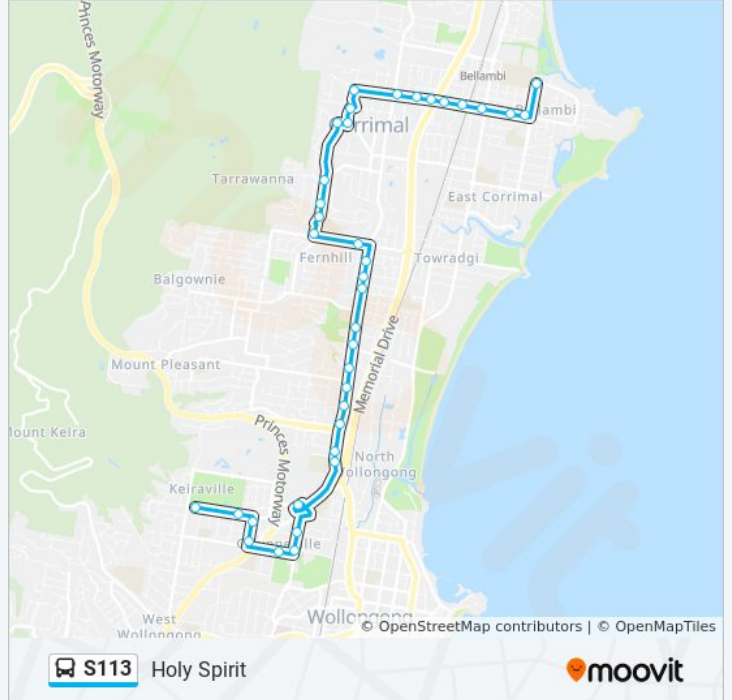

Direction: Holy Spirit

37 stops

[VIEW LINE SCHEDULE](#)

Wollongong Conservatorium of Music, Murphys Ave

Wollongong Botanic Garden, Murphys Ave

Eastern St opp Gwynne St

Eastern St before Gipps Rd

Gipps Rd opp Wiseman Park

Foley St opp Gipps St

Foley St opp Lucinda St

TAFE Illawarra, University Ave

Wollongong High School Performing Arts Centre, Princes Hwy

Princes Hwy after Lysaght St

Princes Hwy after Mt Ousley Rd

Princes Hwy after McGrath St

S113 bus Info

Direction: Holy Spirit

Stops: 37

Trip Duration: 30 min

Line Summary:

Meadow St opp Tarrawanna Public School
 Meadow St opp Tarrawanna Community Hall
 Meadow St at Harrigan St
 Foothills Rd at Francis St
 Lemrac Ave at Francis St
 Lemrac Ave at Coxs Ave
 Bloomfield Ave opp Robson St
 Rothery St opp Corrimal Public School
 Rothery St at Eager St
 Rothery St before Memorial Dr
 Rothery St after Memorial Dr
 Rothery St before Brompton Rd
 Bellambi Bowling Club, Rothery St
 Rothery St at Bond St
 Rothery St before Cawley St
 Holy Spirit College, Cawley St

Direction: Keiraville

38 stops

[VIEW LINE SCHEDULE](#)

Holy Spirit College, Cawley St
 Rothery St after Cawley St
 Rothery St opp Kent St
 Rothery St opp Bellambi Bowling Club
 Rothery St at Edwina St
 Rothery St after Edwina St
 Rothery St before Cross St
 Rothery St opp Eager St
 Corrimal Public School, Rothery St
 Bloomfield Ave at Robson St
 Lemrac Ave at Coxs Ave
 Lemrac Ave at Francis St
 Foothills Rd after Francis St