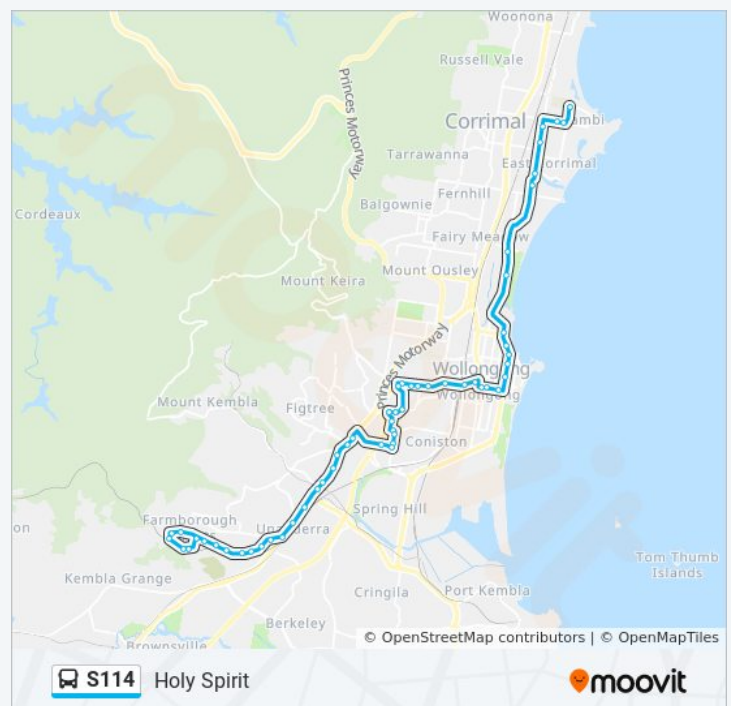

Stops: 51

Trip Duration: 50 min

Line Summary:

Woodlawn Ave after Norman St

Woodlawn Ave after Eastern Ave

St Johns Ave at Woodlawn Ave

St Johns Ave at Byرارong Ave

Heaslip St after St Johns Ave

Taronga Ave opp Mount St Thomas Public School

Taronga Ave at Toorak Ave

The Ave after Taronga Ave

The Ave at Masters Rd

Princes Hwy before Woodrow Pl

Princes Hwy opp Gibsons Rd

Princes Hwy opp Sorensen Dr

Princes Hwy after O'Donnell Dr

Holy Spirit Route Timetable:

Sunday	Not Operational
Monday	07:45
Tuesday	07:45
Wednesday	07:45
Thursday	07:45
Friday	07:45
Saturday	Not Operational

S114 bus Info

Direction: Holy Spirit

Stops: 56

Trip Duration: 51 min

Line Summary:

Woodlawn Ave opp Norman St

St Therese Catholic Primary School, Powell St

Crown St at Fisher St

Crown St after Gilmore St

Crown St at Rosemont St

Crown St opp Staff St

Wollongong Hospital, Crown St