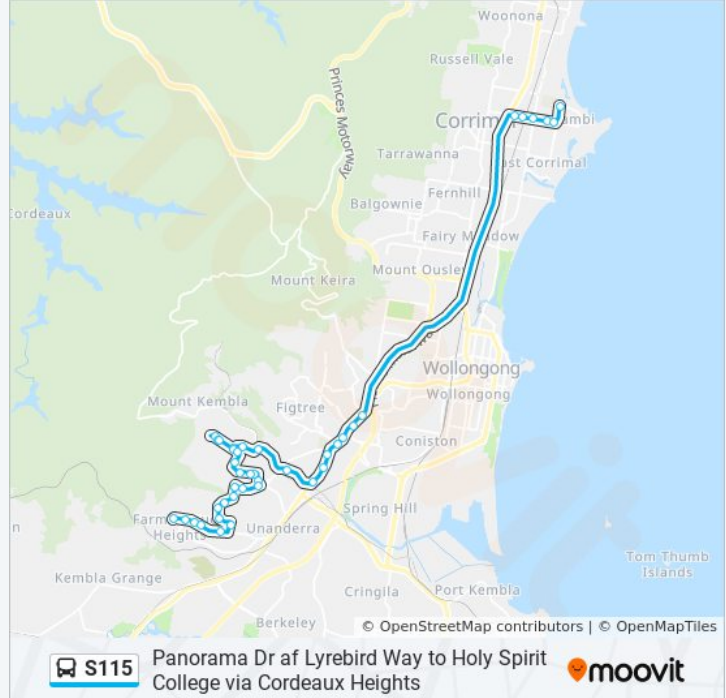

Coachwood Dr at Staff Rd

Staff Rd opp Coral Cres

Staff Rd Maynes Pde

Sheargold Park, Carbeen Cres

Western Suburbs Community Preschool,
Derribong Dr

Unanderra Public School, Derribong Dr

Derribong Dr after Patanga Pl

Derribong Dr before Odenpa Rd

Derribong Dr opp Deenyi Cl

Derribong Dr at Mungurra Hill Rd

Derribong Dr at Jarrah Cres

Derribong Dr at Coorung Cl

Derribong Dr opp Jarrah Cres

Derribong Dr opp Mungurra Hill Rd

Booreea Bvd at Natan Pl

Booreea Bvd opp Sheringa Gr

Cordeaux Rd after Gibsons Rd

Princes Hwy before William St

Princes Hwy after Sorensen Dr

Princes Hwy before Gibsons Rd

Princes Hwy after O'Briens Rd

Princes Hwy after Figtree Cres

Princes Hwy opp Figtree Grove Shopping Centre

Princes Hwy at Thames St

Rothery St after Memorial Dr

Rothery St before Brompton Rd

Bellambi Bowling Club, Rothery St

Rothery St at Bond St

Rothery St before Cawley St

Holy Spirit College, Cawley St