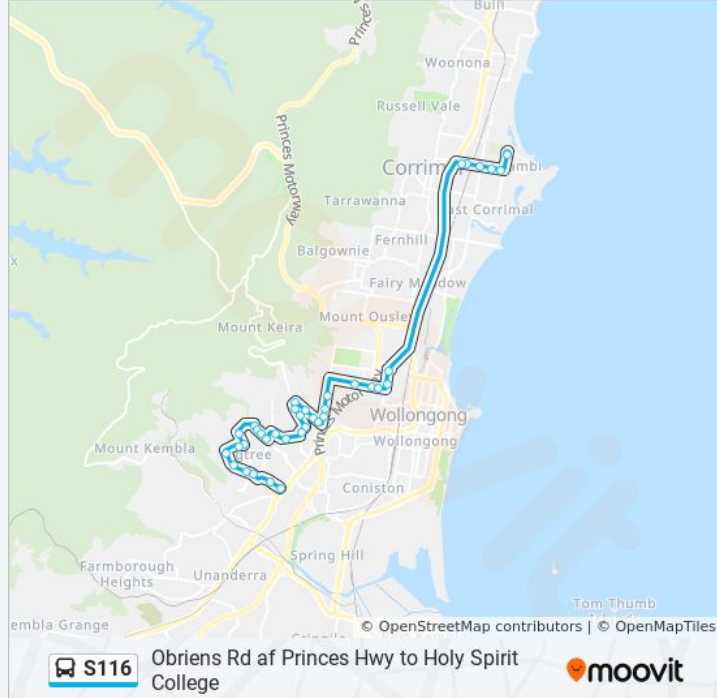

Use the Moovit App to find the closest S116 bus station near you and find out when is the next S116 bus arriving.

Direction: Figtree

37 stops

[VIEW LINE SCHEDULE](#)

Holy Spirit College, Cawley St
Rothery St after Cawley St
Rothery St opp Kent St
Rothery St opp Bellambi Bowling Club
Rothery St at Edwina St
Rothery St after Edwina St
Foley St opp Hillview Ave
Foley St opp Catherine St
Wiseman Park, Gipps Rd
St Brigid's Primary School, Gipps Rd
Gipps Rd opp John St
Robsons Rd before Keira Mine Rd
Robsons Rd at Sheppard St
Robsons Rd after Buckle Cres
Mt Keira Rd after Abercrombie St
Mt Keira Rd opp Hurt St
Mount Keira Rd opp Edmund Rice College
Yellagong St at Mt Keira Rd
Yellagong St opp The Church of Jesus Christ of Latter Day Saints
Yellagong St at Bimbadeen Ave
Yellagong St at Pooraka Ave

Stops: 37

Trip Duration: 35 min

Line Summary:

Pooraka Ave after Bukari St
 Uralba St opp Walang Ave
 Uralba St before Zelang Ave
 Bellevue Road opp Uralba St
 Bellevue Rd opp Cypress Ave
 Bellevue Rd at Brentwood Ave
 Jacaranda Ave opp Oleander Ave
 Nareena Hills Public School, Jacaranda Ave
 Jacaranda Ave at Branch Ave
 Lamerton Dr at Sampson Pl
 O'Briens Rd after Lamerton Dr
 O'Briens Rd opp Darragh Dr
 O'Briens Rd opp Wollongong Church of Christ
 O'Briens Rd opp George Fuller Dr
 O'Briens Rd opp Figtree High School
 O'Briens Rd before Princes Hwy

Stops: 38

Trip Duration: 38 min

Line Summary:

Uralba St opp Zelang Ave

Uralba St at Walang Ave

Pooraka Ave after Uralba St

Yellagong St at Pooraka Ave

Yellagong St at Bimbadeen Ave