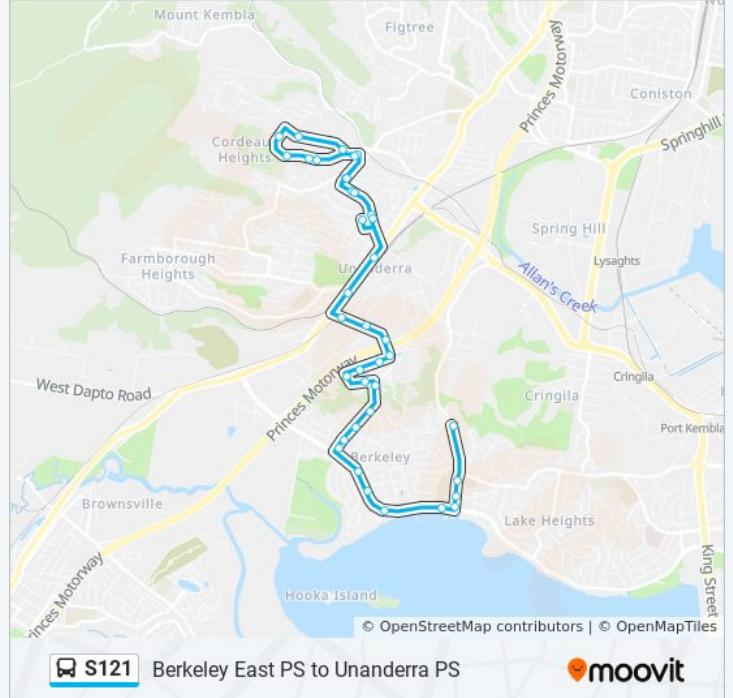

**Direction: Berkeley**

38 stops

[VIEW LINE SCHEDULE](#)

Hargraves St opp St Pius X Primary School

West Illawarra RSL Club, Central Rd

Central Rd opp Carr Pde

Central Rd before Staff Rd

Derribong Dr opp Erlinya Pl

**S121 bus Info**

**Direction:** Berkeley

**Stops:** 38

**Trip Duration:** 32 min

**Line Summary:**

Warwick St after Hunt Pl  
 Warwick St at Newcombe St  
 Hopman Cres after Warwick St  
 Hopman Cres at Newcombe St  
 Nolan St opp Hopman Cres  
 Nolan St at Norfolk St  
 Nolan St at Suffolk St  
 Berkeley West Public School, Nolan St  
 West Berkeley Shops, Nolan St  
 534 Northcliff Dr  
 Northcliff Dr before Bristol St  
 Northcliffe Dr at Wilkinson St  
 Illawarra Sports High School, Northcliffe Dr  
 George St after Northcliffe Dr  
 George St opp Short St  
 George St opp Bekerley Public School  
 Berkeley Rd opp Semaphore Rd

**Direction: Illawarra Cc**

27 stops  
[VIEW LINE SCHEDULE](#)

Berkeley Rd opp Semaphore Rd  
 Bekerley Public School, George St  
 George St at Short St  
 George St before Northcliffe Dr  
 Northcliffe Dr after Holborn St  
 Northcliffe Dr before Sussex St  
 237 Northcliff Dr  
 Nolan St opp West Berkeley Shops  
 Nolan St opp Berkeley West Public School  
 Nolan St opp Suffolk St  
 Nolan St at Nottingham St  
 Nolan St at Hopman Cres

**Direction:** Illawarra Cc  
**Stops:** 27  
**Trip Duration:** 21 min  
**Line Summary:**

Nolan St opp Poche Pl

Nolan St opp Nan Tien Temple

RTA Motorcycle Rider Training Centre, Nolan St

Nolan St opp Investigator Dr