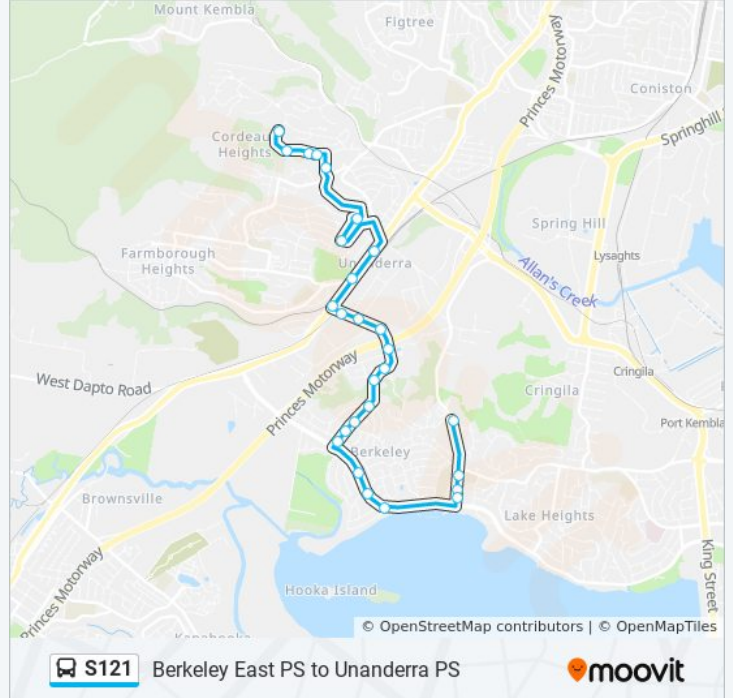

Nolan St opp Poche Pl

Nolan St opp Nan Tien Temple

RTA Motorcycle Rider Training Centre, Nolan St

Nolan St opp Investigator Dr

Nolan St opp Waverley Dr

Princes Hwy opp Nolan St

Princes Hwy after Farmborough Rd

Princes Hwy before Tannery St

Tresnan Ave at Blackman Pde

St Pius X Primary School, Cummins St

Sheargold Park, Carbeen Cres

Western Suburbs Community Preschool,
Derribong Dr

Unanderra Public School, Derribong Dr

Derribong Dr after Patanga Pl

Derribong Dr before Odenpa Rd

S121 bus time schedules and route maps are available in an offline PDF at moovitapp.com. Use the [Moovit App](#) to see live bus times, train schedule or subway schedule, and step-by-step directions for all public transit in Sydney.

[About Moovit](#) · [MaaS Solutions](#) · [Supported Countries](#) · [Mooviter Community](#)

© 2024 Moovit - All Rights Reserved

Check Live Arrival Times