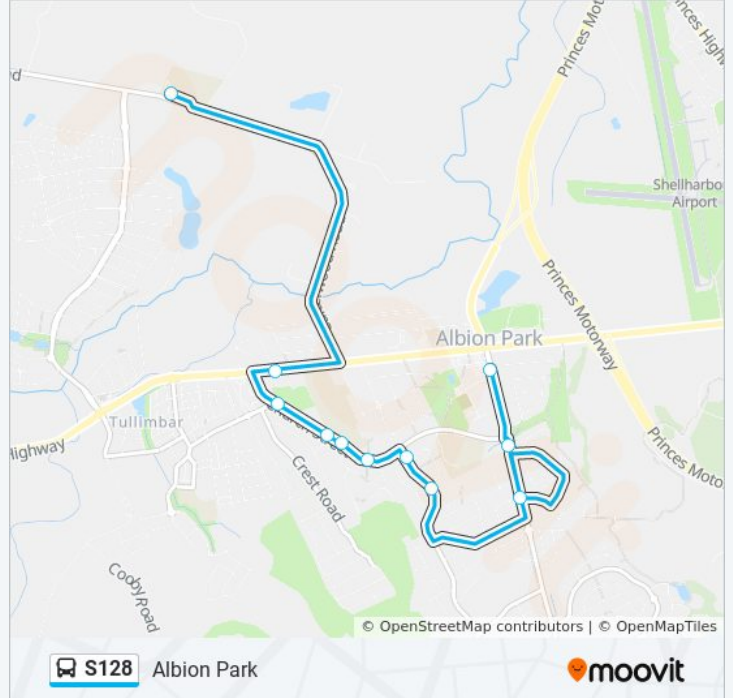

 S128

Terry St at Wiley St to Calderwood Christian School

Get The App

The S128 bus line (Terry St at Wiley St to Calderwood Christian School) has 2 routes. For regular weekdays, their operation hours are:

Hillside Dr at Scarborough Cct

Hillside Dr after Scarborough Cct

Terry St at Wiley St

Terry St before Church St

Terry St opp O'Gorman St

S128 bus Time Schedule

Albion Park Route Timetable:

Sunday	Not Operational
Monday	3:30 PM
Tuesday	3:30 PM
Wednesday	3:30 PM
Thursday	3:30 PM
Friday	Not Operational
Saturday	Not Operational

S128 bus Info

Direction: Albion Park

Stops: 11

Trip Duration: 15 min

Line Summary:

Direction: Calderwood Cc

12 stops

[VIEW LINE SCHEDULE](#)

- Terry St at Wiley St
- Terry St before Church St
- Terry St after Badgery St
- Terry St after Hughes Dr
- Hillside Dr after Uphi Rd
- Hillside Dr before Friendship Link
- Hillside Dr opp Scarborough Cct
- Church St before Tuross St
- Crest Rd after Sophia St
- Tongarra Rd opp All Saints Anglican Church
- Tongarra Rd opp St Paul's Catholic Primary School
- Calderwood Christian School, Access Rd, Calderwood Rd