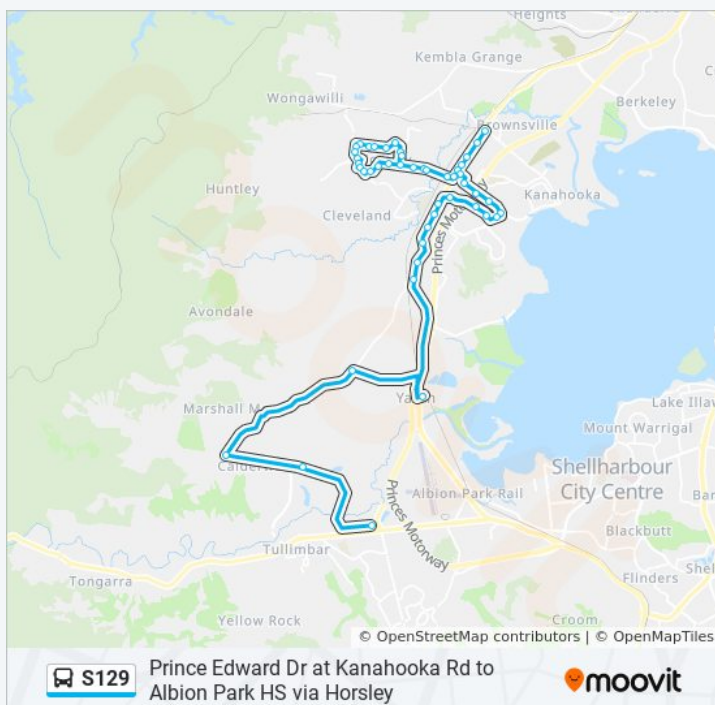

Prince Edward Dr at Kanahooka Rd to Albion Park HS via Horsley

Get The App

The S129 bus line (Prince Edward Dr at Kanahooka Rd to Albion Park HS via Horsley) has 2 routes. For regular weekdays, their operation hours are:

Stops: 58

Trip Duration: 60 min

Line Summary:

Horsley Dr before Robins Creek Rd

Horsley Dr opp The Grange

Horsley Dr at Kariewood Cct

Horsley Dr after Greenbrook Pl

Horsley Dr at Parkdale Ave

Princes Hwy at Emerson Rd

Princes Hwy opp Avondale Rd

229 Princes Hwy

Princes Hwy opp Amaral Ave

Princes Hwy before Mt Brown Rd

Princes Hwy opp Huntley Rd

601 Princes Hwy

Hayward Bay Dr after Wollingurry St

S129 bus Info

Direction: Dapto

Stops: 49

Trip Duration: 50 min

Line Summary:

Reed Park, Bong Bong Rd
Bong Bong Rd opp Parkdale Ave
Bong Bong Rd opp Horsley Dr
Bong Bong Rd at Denham Dr
Lucas Dr at Dawes Ct
Lucas Dr after Glengarry Way
Fairwater Dr opp Lucas Dr
Fairwater Dr before Highcroft Bvd
Highcroft Bvd at Moronga Ct
Bong Bong Rd opp Glenlee Dr
Glenlee Dr after Bong Bong Rd
Glenlee Dr before Horsley Dr
Horsley Dr after Ashwood Pl
Horsley Dr at Glenwood Gr
Horsley Dr before Robins Creek Rd
Horsley Dr opp The Grange
Horsley Dr at Kariewood Cct
Horsley Dr after Greenbrook Pl
Horsley Dr at Parkdale Ave
Bong Bong Rd opp Reed Park
Dapto Leagues Club, Bong Bong Rd
Princes Hwy opp Dapto Mall
Princes Hwy at Baan Baan St
Princes Hwy opp Jerematta St
Prince Edward Dr before Yalunga St
Khan Park, Princes Hwy
Prince Edward Dr before Kanahooka Rd