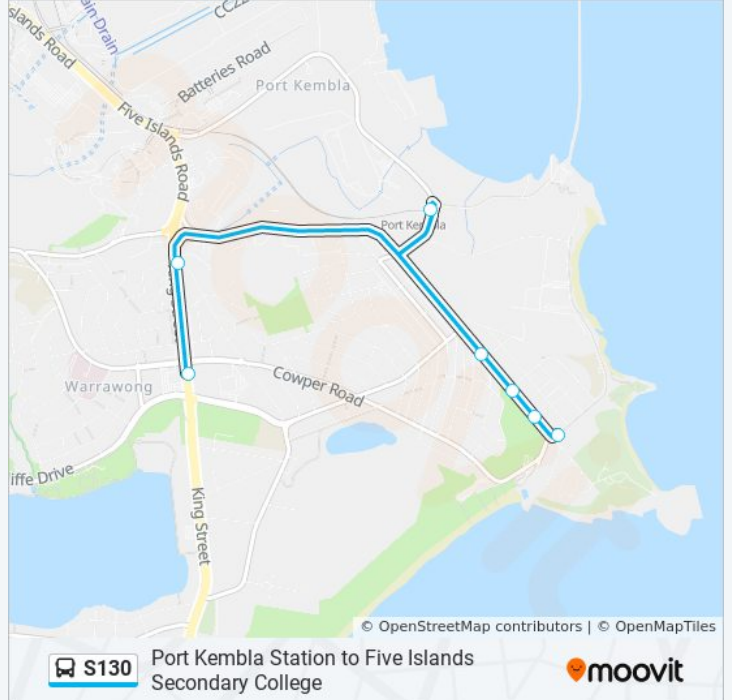

(1) Five Islands Sc: 8:53 AM(2) Warrawong: 3:45 PM

Use the Moovit App to find the closest S130 bus station near you and find out when is the next S130 bus arriving.

**Direction: Five Islands Sc**

5 stops

**Stops:** 5

**Trip Duration:** 7 min

**Line Summary:**

**Direction: Warrawong**

7 stops

[VIEW LINE SCHEDULE](#)

Illawarra Senior College, Gloucester Bvd

King George V Park, Military Rd

Military Rd opp Quarry St

Military Rd after Second Ave

Port Kembla Station, Old Port Rd

King St opp Bent St

Warrawong Plaza, King St

**S130 bus Time Schedule**

Warrawong Route Timetable:

Sunday	Not Operational
Monday	3:45 PM
Tuesday	3:45 PM
Wednesday	3:45 PM
Thursday	3:45 PM
Friday	Not Operational
Saturday	Not Operational

**S130 bus Info**

**Direction:** Warrawong

**Stops:** 7

**Trip Duration:** 10 min

**Line Summary:**

S130 bus time schedules and route maps are available in an offline PDF at [moovitapp.com](https://moovitapp.com). Use the [Moovit App](#) to see live bus times, train schedule or subway schedule, and step-by-step directions for all public transit in Sydney.