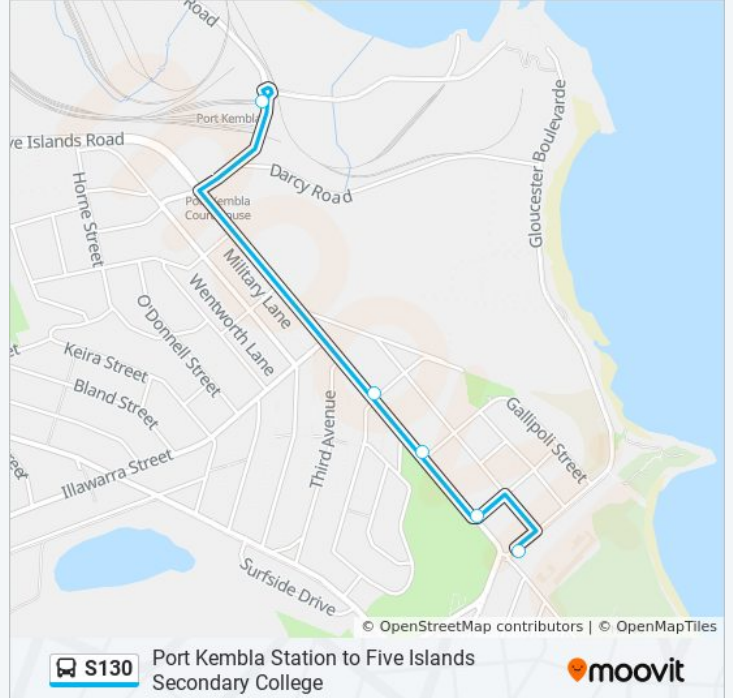

(1) Five Islands Sc: 8:53 AM(2) Warrawong: 3:45 PM

Use the Moovit App to find the closest S130 bus station near you and find out when is the next S130 bus arriving.

**Direction: Five Islands Sc**

5 stops

[VIEW LINE SCHEDULE](#)

Port Kembla Station, Old Port Rd

Military Rd at Marne St

Military Rd at Quarry St

Military Rd opp King George V Park

Illawarra Senior College, Gloucester Bvd

**S130 bus Time Schedule**

**Stops:** 5

**Trip Duration:** 7 min

**Line Summary:**

**Direction: Warrawong**

7 stops

[VIEW LINE SCHEDULE](#)

Illawarra Senior College, Gloucester Bvd

King George V Park, Military Rd

Military Rd opp Quarry St

Military Rd after Second Ave

Port Kembla Station, Old Port Rd

King St opp Bent St

Warrawong Plaza, King St

**S130 bus Time Schedule**

Warrawong Route Timetable:

Sunday	Not Operational
Monday	3:45 PM
Tuesday	3:45 PM
Wednesday	3:45 PM
Thursday	3:45 PM
Friday	Not Operational
Saturday	Not Operational