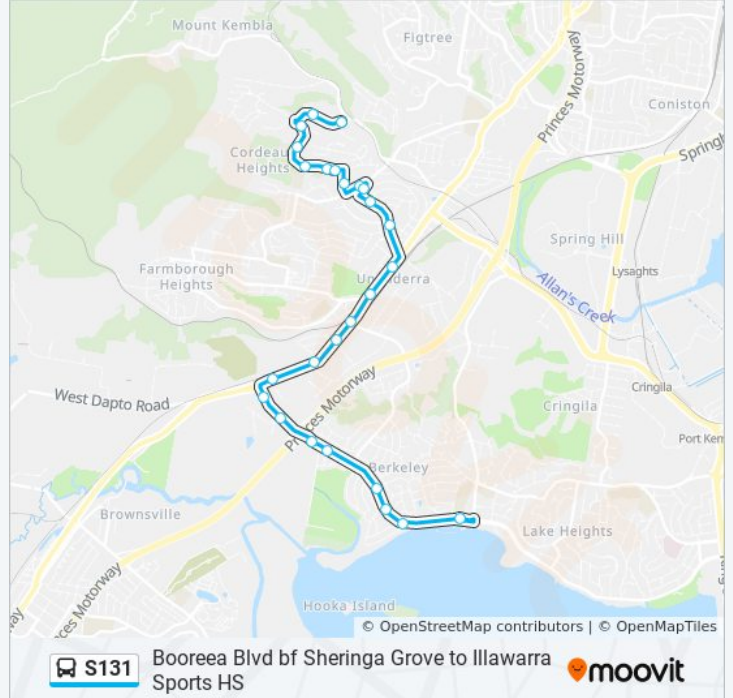

### Direction: Cordeaux Heights

26 stops

[VIEW LINE SCHEDULE](#)

Illawarra Sports High School, Northcliffe Dr

Northcliffe Dr after Holborn St

Northcliffe Dr before Sussex St

237 Northcliff Dr

Northcliffe Dr opp Northumberland St

### S131 bus Info

**Direction:** Cordeaux Heights

**Stops:** 26

**Trip Duration:** 15 min

**Line Summary:**

Derribong Dr after Patanga Pl  
 Derribong Dr before Odenpa Rd  
 Derribong Dr opp Deenyi Cl  
 Booreea Bvd at Natan Pl  
 Booreea Bvd opp Sheringa Gr

**Direction: Illawarra Sports HS**

24 stops

[VIEW LINE SCHEDULE](#)

Booreea Bvd before Sheringa Gr  
 Booreea Bvd opp Natan Pl  
 Derribong Dr before Deenyi Cl  
 Derribong Dr after Odenpa Rd  
 Derribong Dr opp Patanga Pl  
 Derribong Dr opp Unanderra Public School  
 Derribong Dr opp Western Suburbs Community Preschool  
 Staff Rd at Balmaringa Cl  
 Central Rd after Ridley Pde  
 Central Rd at Carr Pde  
 Central Rd opp West Illawarra RSL Club  
 Princes Hwy opp Victoria St  
 Princes Hwy opp Farmborough Rd  
 Princes Hwy opp Orana Pde  
 Princes Hwy at Orangegroove Ave  
 Princes Hwy at Canterbury Rd  
 Northcliffe Dr after Princes Hwy  
 Northcliffe Dr opp Pharlap Ave

**Direction:** Illawarra Sports HS

**Stops:** 24

**Trip Duration:** 20 min

**Line Summary:**

Northcliffe Dr at Nottingham St

Northcliffe Dr at Northumberland St

534 Northcliff Dr

Northcliff Dr before Bristol St