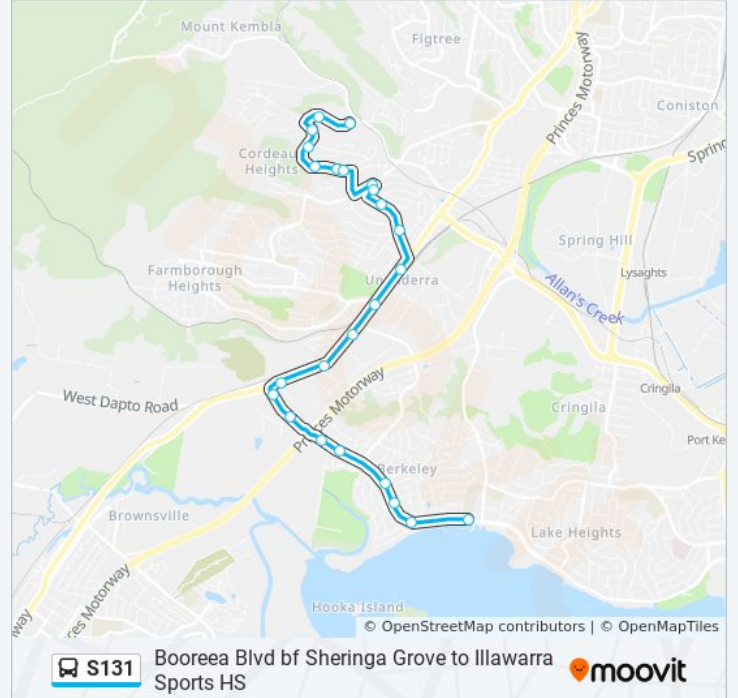

Northcliffe Dr at Nottingham St

Northcliffe Dr at Northumberland St

534 Northcliff Dr

Northcliff Dr before Bristol St

Northcliffe Dr at Wilkinson St

Illawarra Sports High School, Northcliffe Dr

S131 bus time schedules and route maps are available in an offline PDF at moovitapp.com. Use the [Moovit App](#) to see live bus times, train schedule or subway schedule, and step-by-step directions for all public transit in Sydney.

[About Moovit](#) • [MaaS Solutions](#) • [Supported Countries](#) • [Mooviter Community](#)

© 2024 Moovit - All Rights Reserved

Check Live Arrival Times