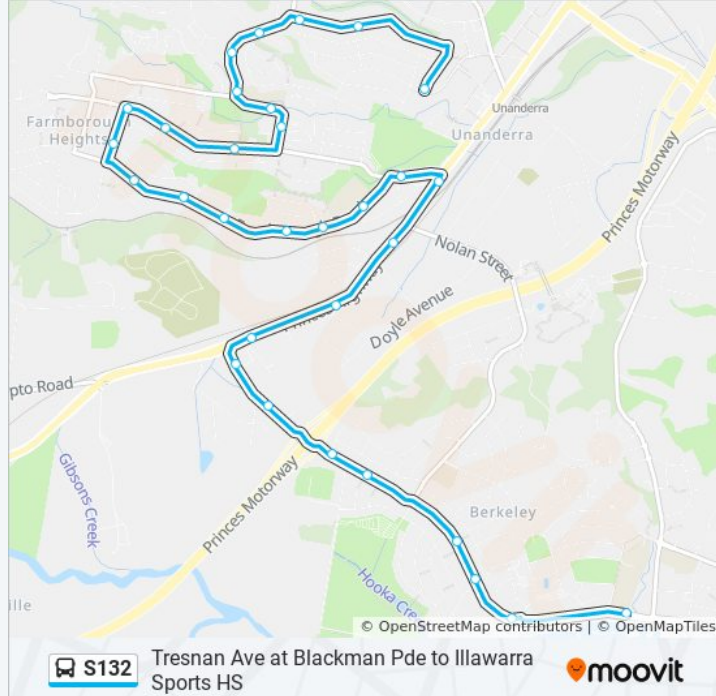

Use the Moovit App to find the closest S132 bus station near you and find out when is the next S132 bus arriving.

Direction: Illawarra Sports HS

31 stops

[VIEW LINE SCHEDULE](#)

- Tresnan Ave at Blackman Pde
- Cummins St at Adams Ave
- Cummins St before Coachwood Dr
- Coachwood Dr opp Coachwood Park
- Coachwood Dr after Rickard Rd
- Coachwood Dr before Waples Rd
- Cedars Christian College, Waples Rd
- Waples Rd opp Farmborough Aged Care Centre
- Panorama Dr at Albermarle St
- Panorama Dr before Nielson St
- Panorama Dr at Brendon Ave
- Brendon Ave at Lola Ave
- Farmborough Rd opp Bristol Pde
- Farmborough Rd before Crest St
- Farmborough Rd after Crest St
- 110 Farmborough Rd
- Farmborough Rd after Kotara Cres
- Farmborough Road Public School, Farmborough Rd
- Farmborough Rd opp Jemima St
- Princes Hwy opp Farmborough Rd
- Princes Hwy opp Orana Pde

Direction: Illawarra Sports HS

Stops: 31

Trip Duration: 19 min

Line Summary:

Princes Hwy at Orangegroove Ave

Princes Hwy at Canterbury Rd

Northcliffe Dr after Princes Hwy

Northcliffe Dr opp Pharlap Ave

Northcliffe Dr at Nottingham St

Northcliffe Dr at Northumberland St

534 Northcliff Dr

Northcliff Dr before Bristol St

Northcliffe Dr at Wilkinson St

Illawarra Sports High School, Northcliffe Dr

Direction: Unanderra

30 stops

[VIEW LINE SCHEDULE](#)

Illawarra Sports High School, Northcliffe Dr

Northcliffe Dr after Holborn St

Northcliffe Dr before Sussex St

237 Northcliff Dr

Northcliffe Dr opp Northumberland St

Northcliffe Dr opp Nottingham St