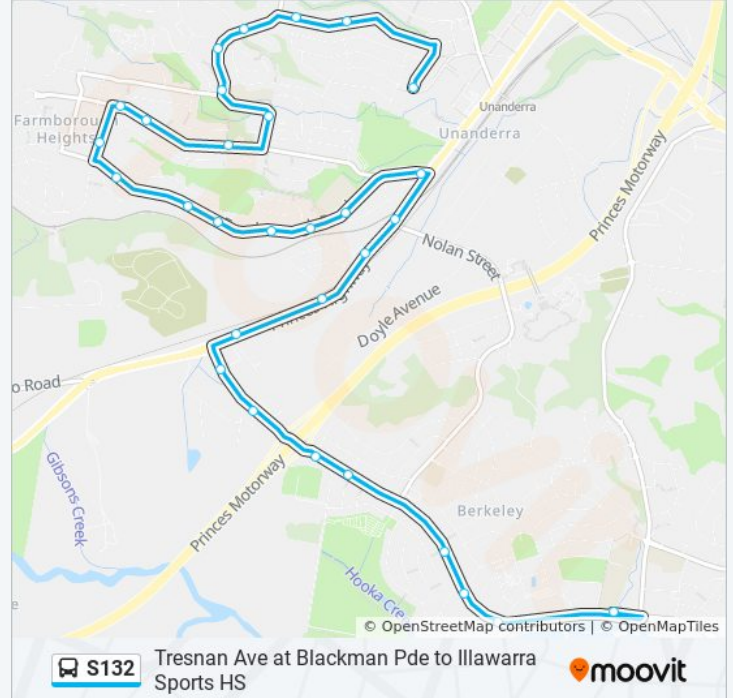

Farmborough Rd after Bristol Pde

Brendon Ave opp Iola Ave

Panorama Dr after Brendon Ave

Panorama Dr opp Nielson St

Panorama Dr opp Albermarle St

Farmborough Aged Care Centre, Waples Rd

Coachwood Dr after Waples Rd

Coachwood Dr before Tamarind Dr

Coachwood Park, Coachwood Dr

Cummins St after Coachwood Dr

Cummins St opp Adams Ave

Tresnan Ave at Blackman Pde

S132 bus time schedules and route maps are available in an offline PDF at moovitapp.com. Use the [Moovit App](#) to see live bus times, train schedule or subway schedule, and step-by-step directions for all public transit in Sydney.

[About Moovit](#) · [MaaS Solutions](#) · [Supported Countries](#) · [Mooviter Community](#)

© 2024 Moovit - All Rights Reserved

Check Live Arrival Times