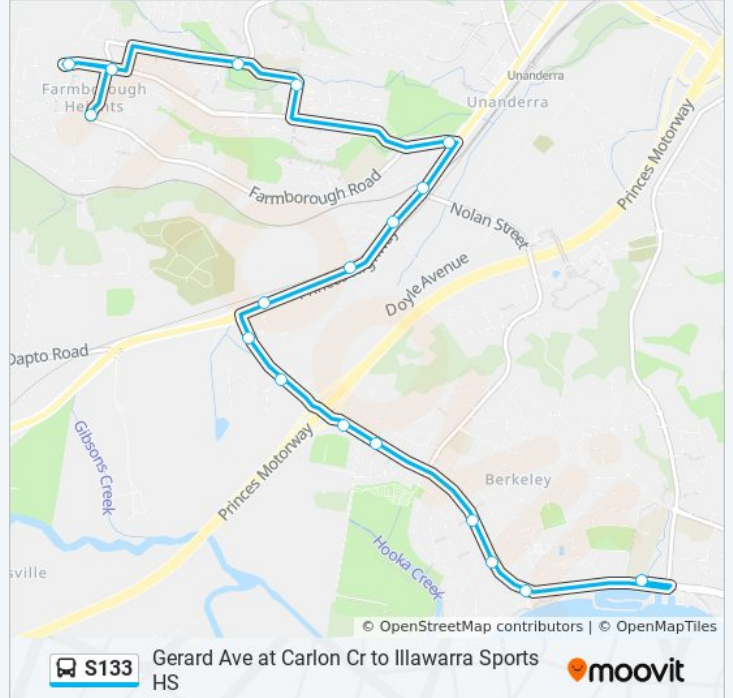

Use the Moovit App to find the closest S133 bus station near you and find out when is the next S133 bus arriving.

**Direction: Farmborough Heights**

18 stops

[VIEW LINE SCHEDULE](#)

- Illawarra Sports High School, Northcliffe Dr
- Northcliffe Dr after Holborn St
- Northcliffe Dr before Sussex St
- 237 Northcliff Dr
- Northcliffe Dr opp Northumberland St
- Northcliffe Dr opp Nottingham St
- Northcliffe Dr before Pharlap Ave
- Northcliffe Dr before Princes Hwy
- Princes Hwy opp Canterbury Rd
- Princes Hwy opp Orangegrove Ave
- Princes Hwy before Orana Pde
- Princes Hwy opp Nolan St
- Farmborough Rd at Princes Hwy
- Farmborough Aged Care Centre, Waples Rd
- Waples Rd opp Murrogun Cres
- Panorama Dr at Gerard Ave
- Panorama Dr after Lyrebird Way
- Gerard Ave at Farmborough Rd

**S133 bus Time Schedule**

Farmborough Heights Route Timetable:

Sunday	Not Operational
Monday	14:50
Tuesday	14:50
Wednesday	14:10
Thursday	14:50
Friday	14:50
Saturday	Not Operational

**S133 bus Info**

**Direction:** Farmborough Heights

**Stops:** 18

**Trip Duration:** 15 min

**Line Summary:**

**Direction: Illawarra Sports HS**

19 stops

[VIEW LINE SCHEDULE](#)

- Gerard Ave at Carlon Cres
- Panorama Dr after Lyrebird Way
- Panorama Dr after Gerard Ave
- Waples Rd after Murrogun Cres
- Cedars Christian College, Waples Rd
- Waples Rd opp Farmborough Aged Care Centre
- Farmborough Rd opp Jemima St
- Princes Hwy opp Farmborough Rd
- Princes Hwy opp Orana Pde
- Princes Hwy at Orangegroove Ave
- Princes Hwy at Canterbury Rd
- Northcliffe Dr after Princes Hwy
- Northcliffe Dr opp Pharlapp Ave
- Northcliffe Dr at Nottingham St
- Northcliffe Dr at Northumberland St
- 534 Northcliff Dr
- Northcliff Dr before Bristol St
- Northcliffe Dr at Wilkinson St