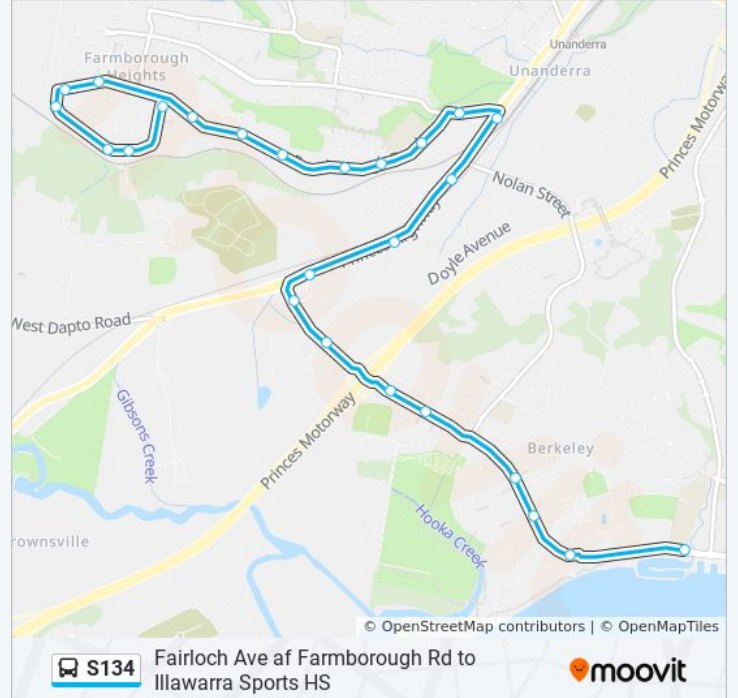

S134

Fairloch Ave af Farmborough Rd to Illawarra Sports HS

Get The App

The S134 bus line (Fairloch Ave af Farmborough Rd to Illawarra Sports HS) has 2 routes. For regular weekdays, their operation hours are:

S134 bus Info

Direction: Farmborough Heights

Stops: 25

Trip Duration: 14 min

Line Summary:

Fairloch Ave at Bardess Cres

Fairloch Ave before Bardess Cres

Fairloch Ave opp Loch Carron Ave

S134 bus Info

Direction: Illawarra Sports HS

Stops: 25

Trip Duration: 15 min

Line Summary:

Northcliffe Dr opp Pharlap Ave

Northcliffe Dr at Nottingham St

Northcliffe Dr at Northumberland St

534 Northcliff Dr

Northcliff Dr before Bristol St

Northcliffe Dr at Wilkinson St

Illawarra Sports High School, Northcliffe Dr

S134 bus time schedules and route maps are available in an offline PDF at moovitapp.com. Use the [Moovit App](#) to see live bus times, train schedule or subway schedule, and step-by-step directions for all public transit in Sydney.