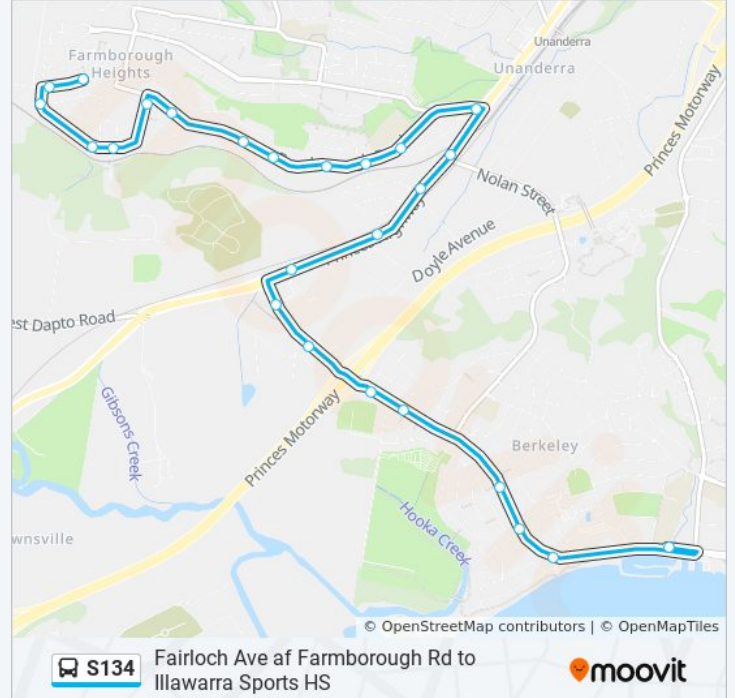

S134

Fairloch Ave af Farmborough Rd to Illawarra Sports HS

Get The App

The S134 bus line (Fairloch Ave af Farmborough Rd to Illawarra Sports HS) has 2 routes. For regular weekdays, their operation hours are:

25 stops

[VIEW LINE SCHEDULE](#)

Illawarra Sports High School, Northcliffe Dr
 Northcliffe Dr after Holborn St
 Northcliffe Dr before Sussex St
 237 Northcliff Dr
 Northcliffe Dr opp Northumberland St
 Northcliffe Dr opp Nottingham St
 Northcliffe Dr before Pharlap Ave
 Northcliffe Dr before Princes Hwy
 Princes Hwy opp Canterbury Rd
 Princes Hwy opp Orangegroove Ave
 Princes Hwy before Orana Pde
 Princes Hwy opp Nolan St
 Farmborough Rd at Princes Hwy
 Farmborough Rd opp Farmborough Road Public School
 Farmborough Rd opp Kotara Cres
 119 Farmborough Rd
 159 Farmborough Rd
 Farmborough Rd opp Crest St
 Farmborough Rd after Bristol Pde
 Fairloch Ave after Farmborough Rd

S134 bus Info

Direction: Farmborough Heights

Stops: 25

Trip Duration: 14 min

Line Summary:

Fairloch Ave at Bardess Cres

Fairloch Ave before Bardess Cres

Fairloch Ave opp Loch Carron Ave

Farmborough Rd opp Fairloch Ave

Farmborough Rd opp Loch Lomond Ave

Direction: Illawarra Sports HS

25 stops

[VIEW LINE SCHEDULE](#)

Fairloch Ave after Farmborough Rd

Fairloch Ave at Bardess Cres

Fairloch Ave before Bardess Cres